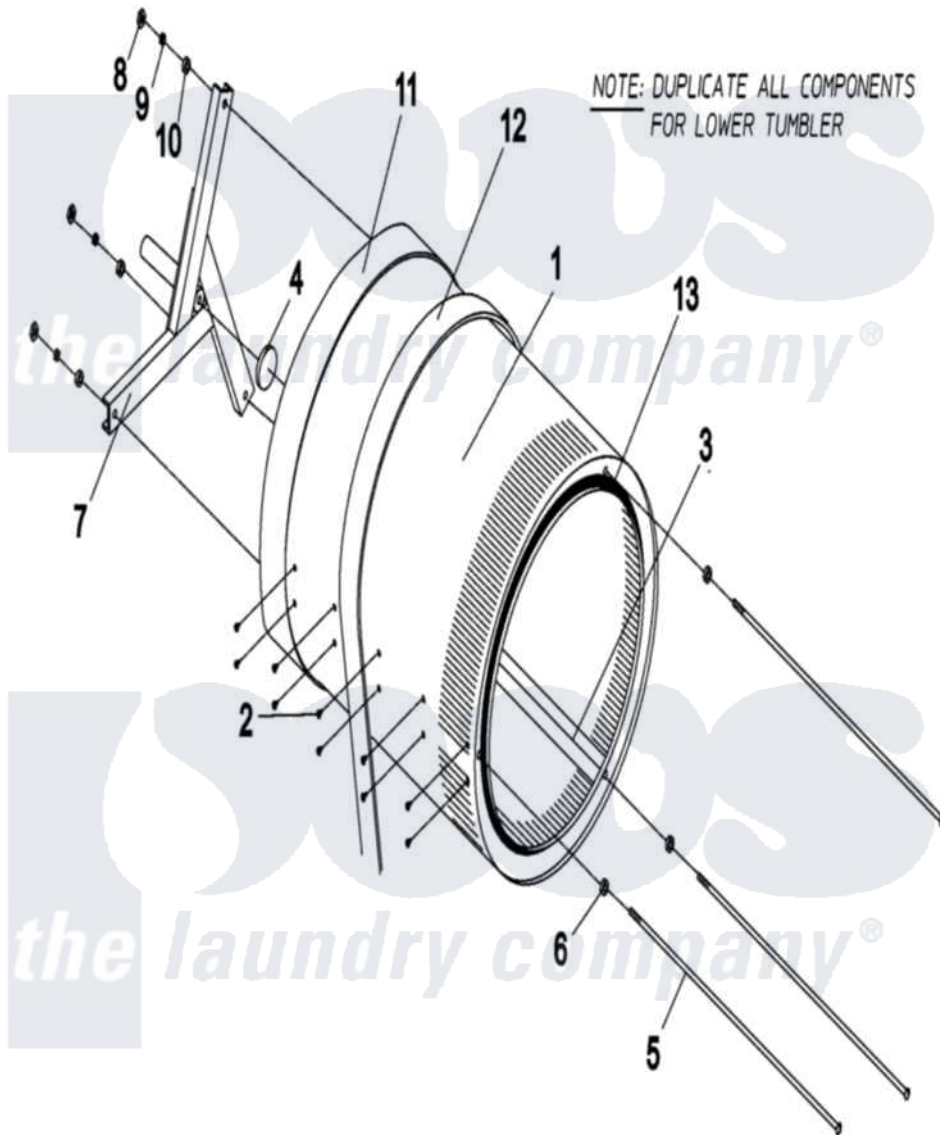

Maytag MLG31PCBWQ 09 - TUMBLER SUPPORT ASSY

UPPER TUMBLER / SUPPORT

Maytag Commercial Maytag MLG31PCBWQ Dryer Parts Parts Diagram 09 - TUMBLER SUPPORT ASSY
 Click on the part number to view part

Item	Original Part Number	Replaced By	Status	Part Description
001	A800722	800722		330 430 Tb
"	A800832	800832		295-630 Tb
"	A800842	800842		330 430 SS
"	A800892	800892		330 SS Tbl
002	A150313	150313		10-16 X 1
003	A301315	W10146782		285 330 23
"	A301316	301316		330 285 23
"	A301414	W10146783		SS Taperer
"	A301415	301415		SS Taperer
004	A115986	115986		Felt Tumbler
005	A100915	100915		3 8-16 X 3
006	A153004	153004		3 8 X 1
007	A850066	850066		Ad-26-330
008	A152027	152027		3 8-16 Nyl
009	A153005	153005		3 8 Split
010	A153004	153004		3 8 X 1