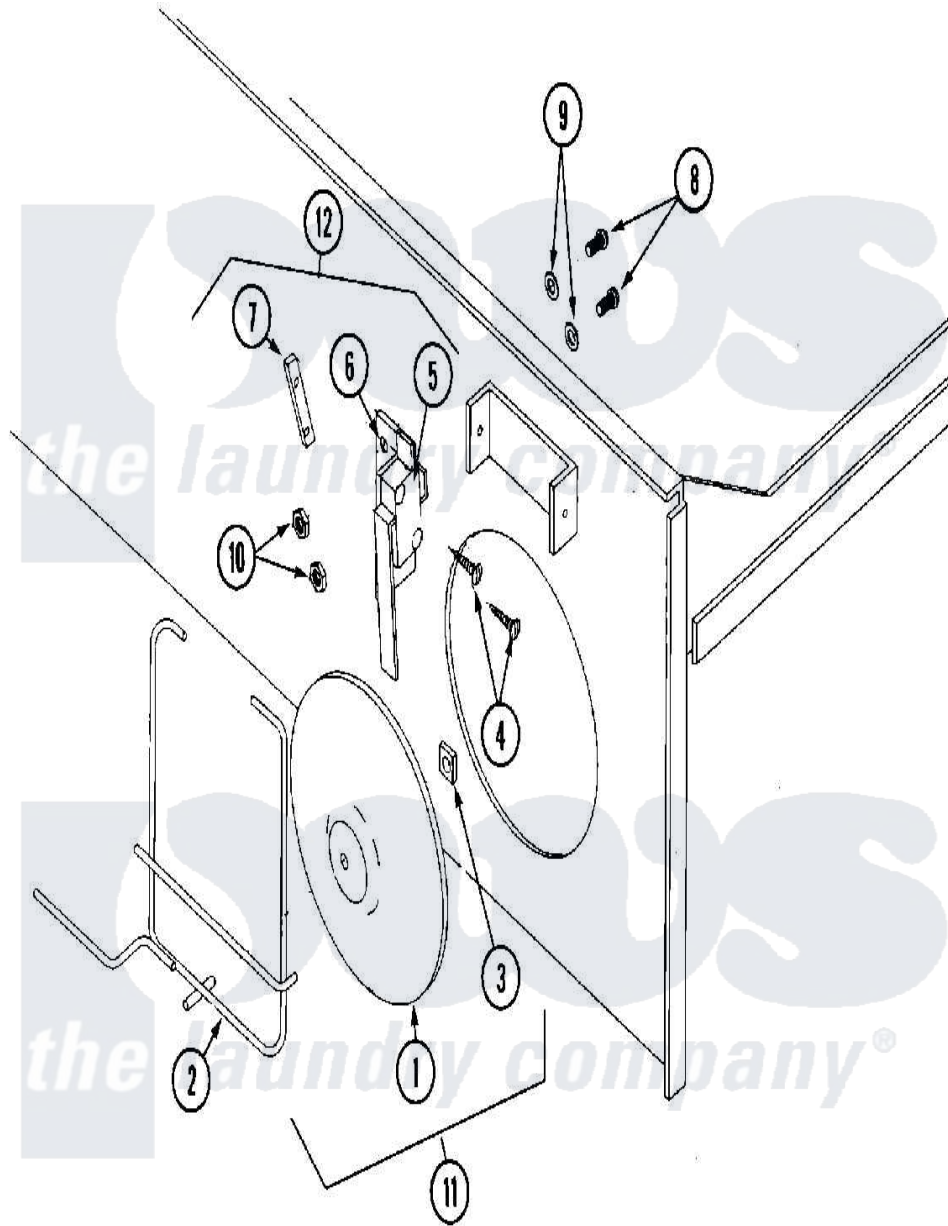

Maytag MLG31PCBWQ 15 - SAIL SWITCH ASSEMBLY

Maytag [Commercial Maytag MLG31PCBWQ Dryer Parts](#) Parts Diagram 15 - SAIL SWITCH ASSEMBLY
 Click on the part number to view part

Item	Original Part Number	Replaced By	Status	Part Description
001	A319206		Not Available	DAMPER, SAIL SWITCH
002	A105550	W10146642		320 330 43
003	A154002	154002		1 8 Push O
004	A150303	150303		4 X 3 4 P
005	A122200	122200		Sail Switch
006	A319208	319208		320 330 43
007	A154004	154004		Tinnerman
008	A150001	150001		6-32 X 1 2
009	A153010	153010		6 Internal
010	A152000	152000		6-32 HEX N
011	A802805		Not Available	SAIL SWITCH ROD & DAMPER ASSY. (INCL. ITEMS 1 THRU 3)
012	A802807	W10147081		320 330 43