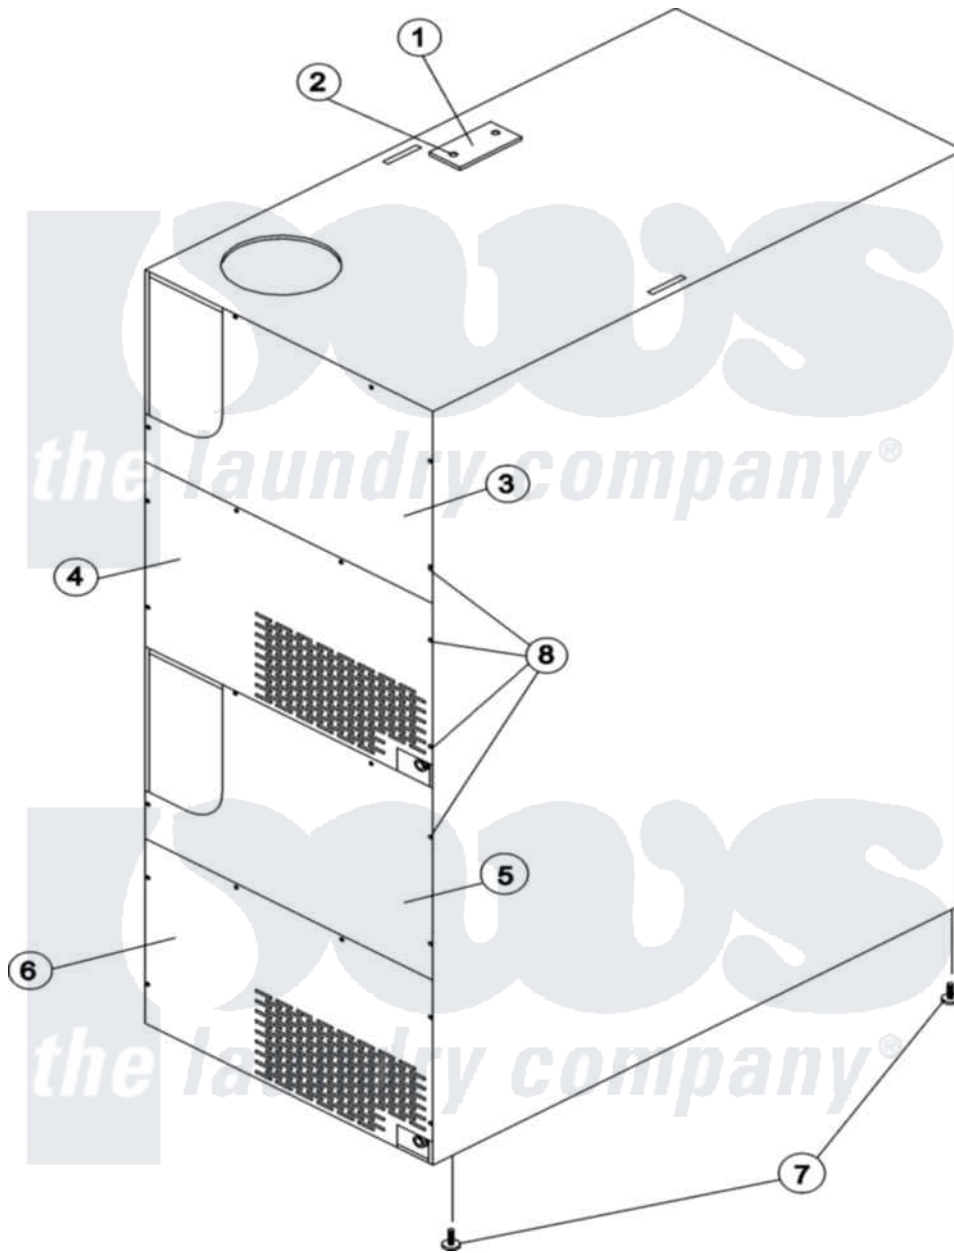

Maytag MLG31PCBWQ 16 - BACK GUARD ASSEMBLIES

Maytag Commercial Maytag MLG31PCBWQ Dryer Parts Parts Diagram 16 - BACK GUARD ASSEMBLIES
 Click on the part number to view part

Item	Original Part Number	Replaced By	Status	Part Description
001	A315014	315014		320 330 43
002	A150301	150301		8-18 X 7
003	A314404		Not Available	TOP & BOTTOM UPPER GUARD
004	A314405	W10146851		320 330 To
005	A314404		Not Available	TOP & BOTTOM UPPER GUARD
006	A314405	W10146851		320 330 To
007	A103500	103500		LEVELING L
008	A150301	150301		8-18 X 7