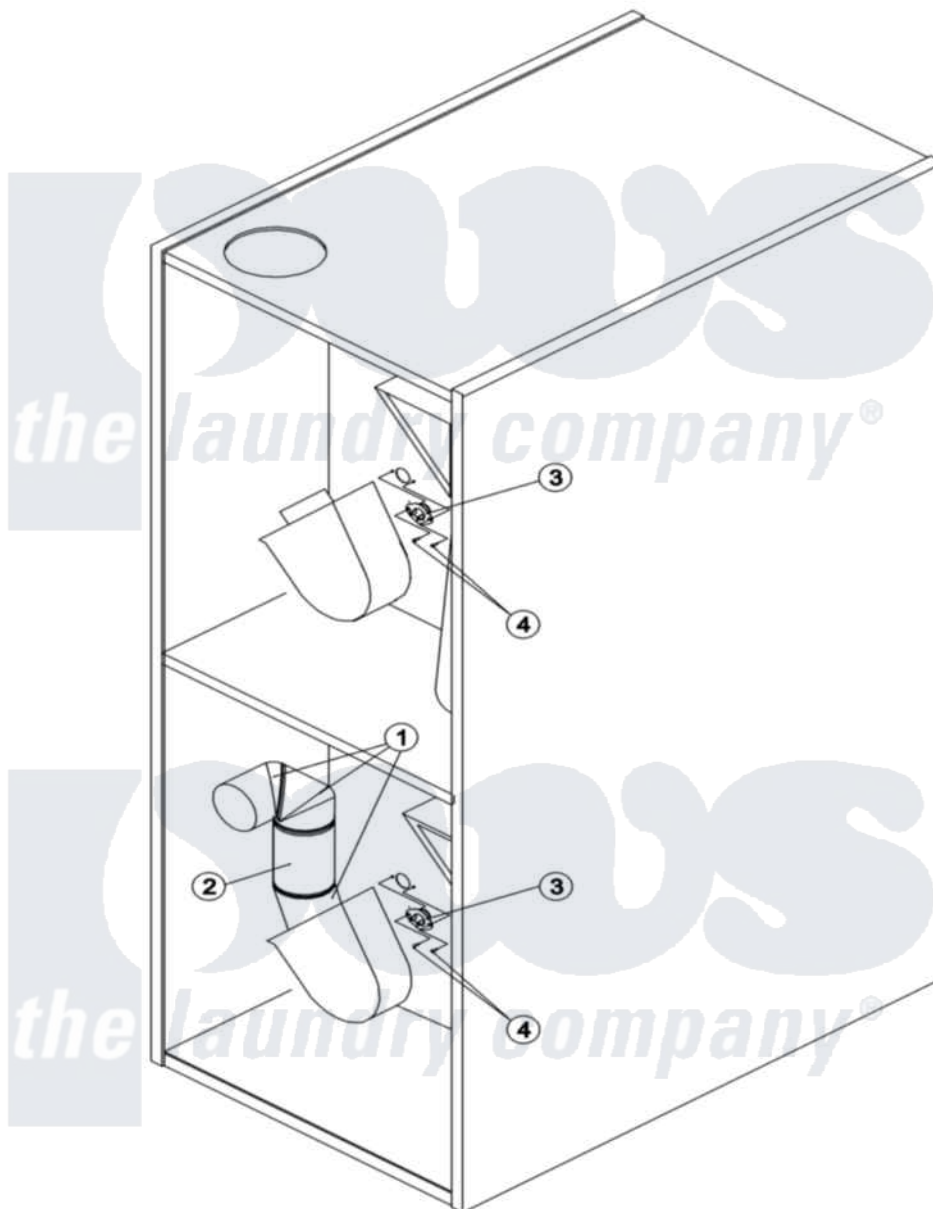

Maytag MLG31PCBWQ 18 - BOTTOM DUCT ASSY/CABINET HI-LIMIT

Maytag [Commercial Maytag MLG31PCBWQ Dryer Parts](#) Parts Diagram 18 - BOTTOM DUCT
ASSY/CABINET HI-LIMIT

[Click on the part number to view part](#)

Item	Original Part Number	Replaced By	Status	Part Description
001	A143536	143536		6 Diameter 45
002	A117505	117505		Aluminum H
"	A143545	143545		6 DIA X 6
003	A883985	883985		Axial Temp
004	A150301	150301		8-18 X 7