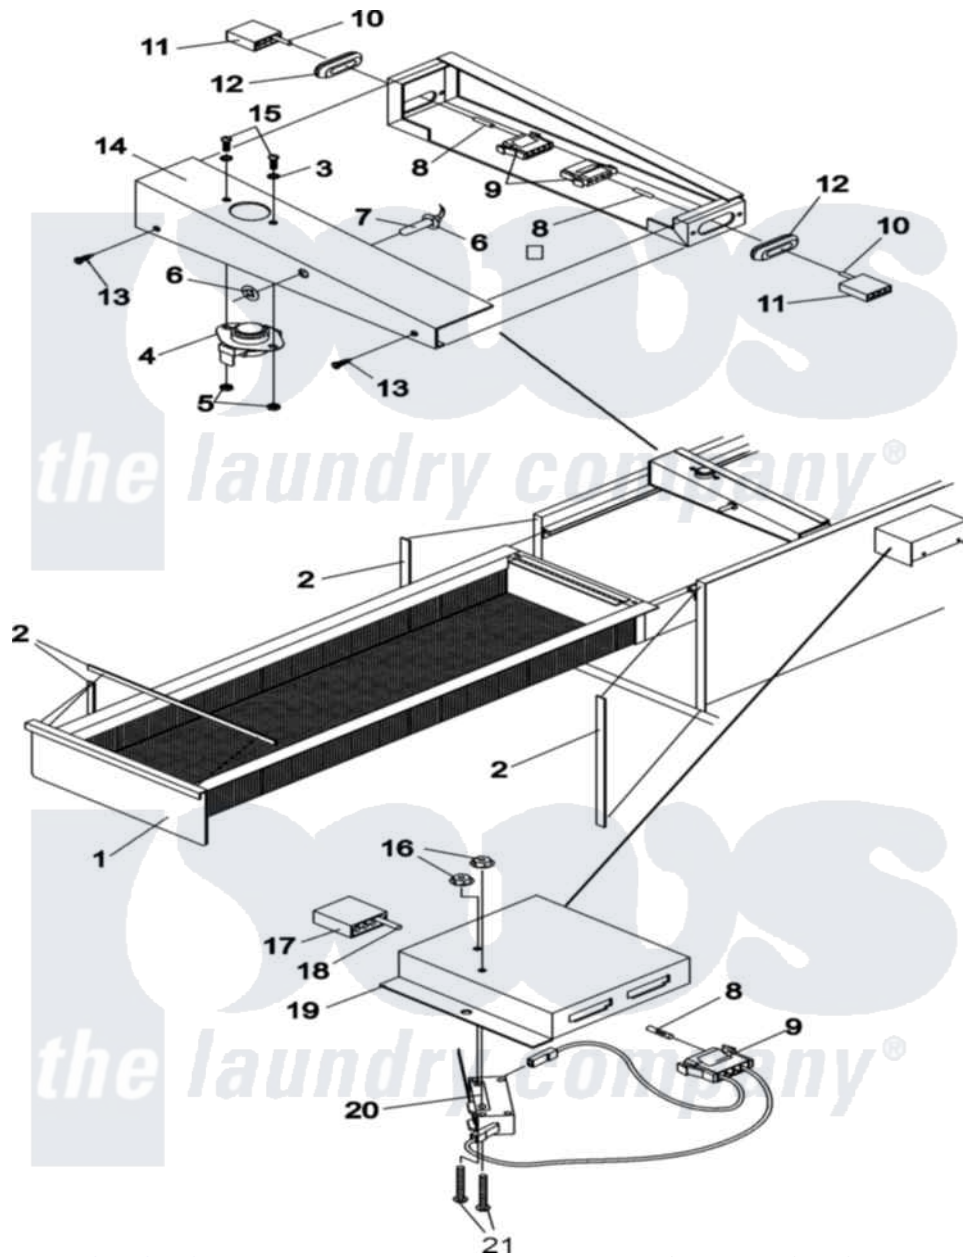

Maytag MLG31PCBWS 02 - LINT DRAWER W/TEMP AND SWITCH ASSY

Maytag Commercial Maytag MLG31PCBWS Dryer Parts Parts Diagram 02 - LINT DRAWER W/TEMP AND SWITCH ASSY

Click on the part number to view part

Item	Original Part Number	Replaced By	Status	Part Description
001	A883982			Lint Drawer Assembly, Blk
"	A883983	883983		Ad-330 lvo
"	A883984	883984		Ad-330 WH
002	A117604	117604		1 8 Thk X
003	A153010	153010		6 Internal
004	A130106	W10146726		L170 Tod3
005	A152013	152013		6-32 Hex N
006	A154007	8182949		Fastener, Push-On
007	A880111	880111		330 430 MP
008	A122701	122701		MNL Socket
009	A122605	122605		4 Pin Cmnl
010	A122700	122700		MNL Pin S
011	A122604	W10146714		4 Pin Cmnl
"	A122801	W10146716		Mate-N-Loc
012	A121405	121405		Rubber Gro
013	A150301	150301		8-18 X 7

014

A801409

[801409](#)

330 Sensor

015

A150000

Not Available

SCREW, MACHINE (RD.HD.
SLOT) (No.6-32 X 1/4" RD
HD)