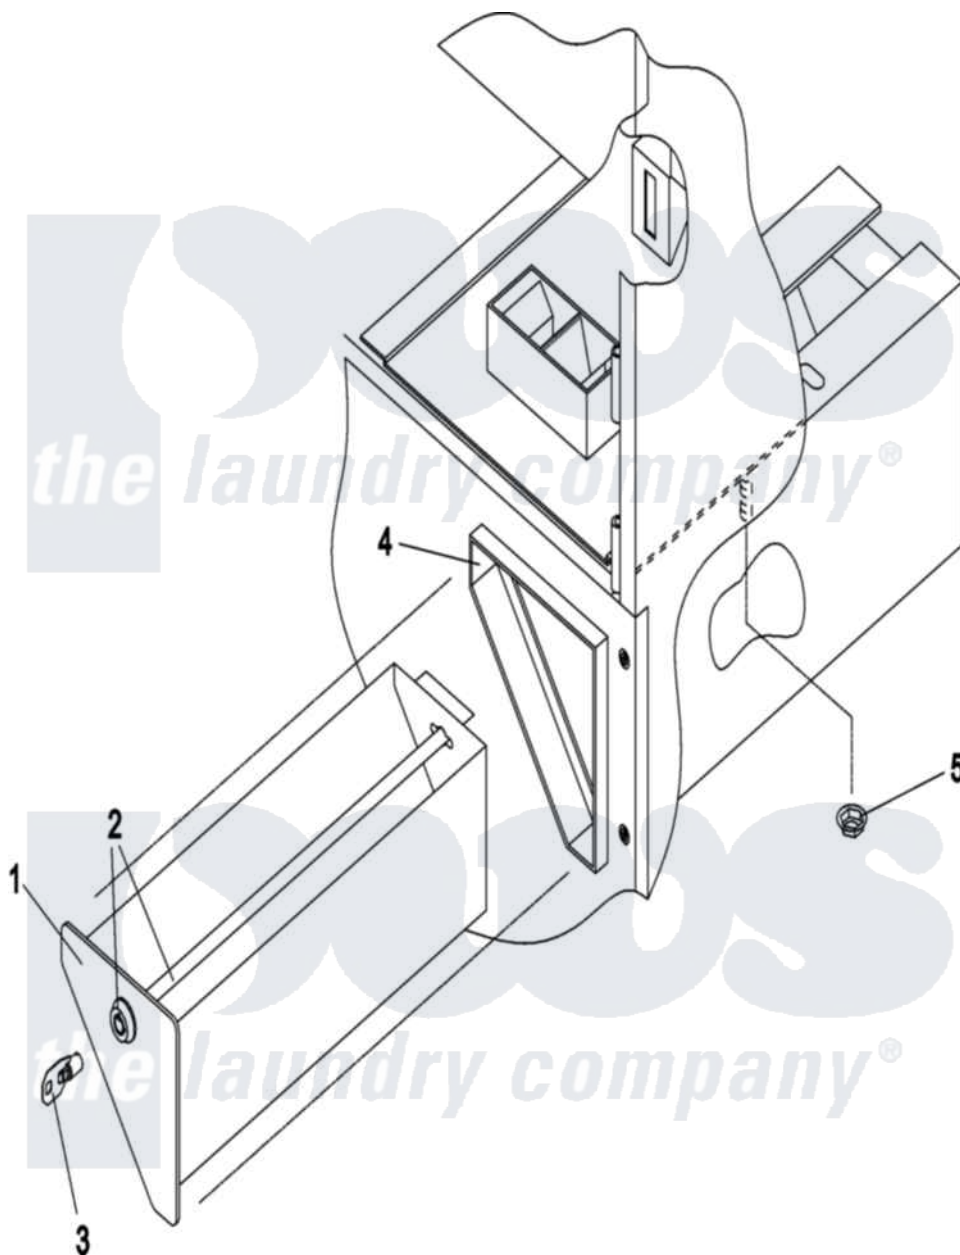

Maytag MLG31PCBWS 04 - COIN VAULT ASSEMBLY

Maytag Commercial Maytag MLG31PCBWS Dryer Parts Parts Diagram 04 - COIN VAULT ASSEMBLY
 Click on the part number to view part

Item	Original Part Number	Replaced By	Status	Part Description
001	A883347	W10148922		330 Coinbo
"	A883348	W10148923		320 330 CO
"	A883393	W10148948		330 Black
002	A160036	160036		SeCurity C
003	A160136	160136		Replacement
004	A883382	W10148941		320 330 BL
005	A152014	152014		1 4-20 Ser