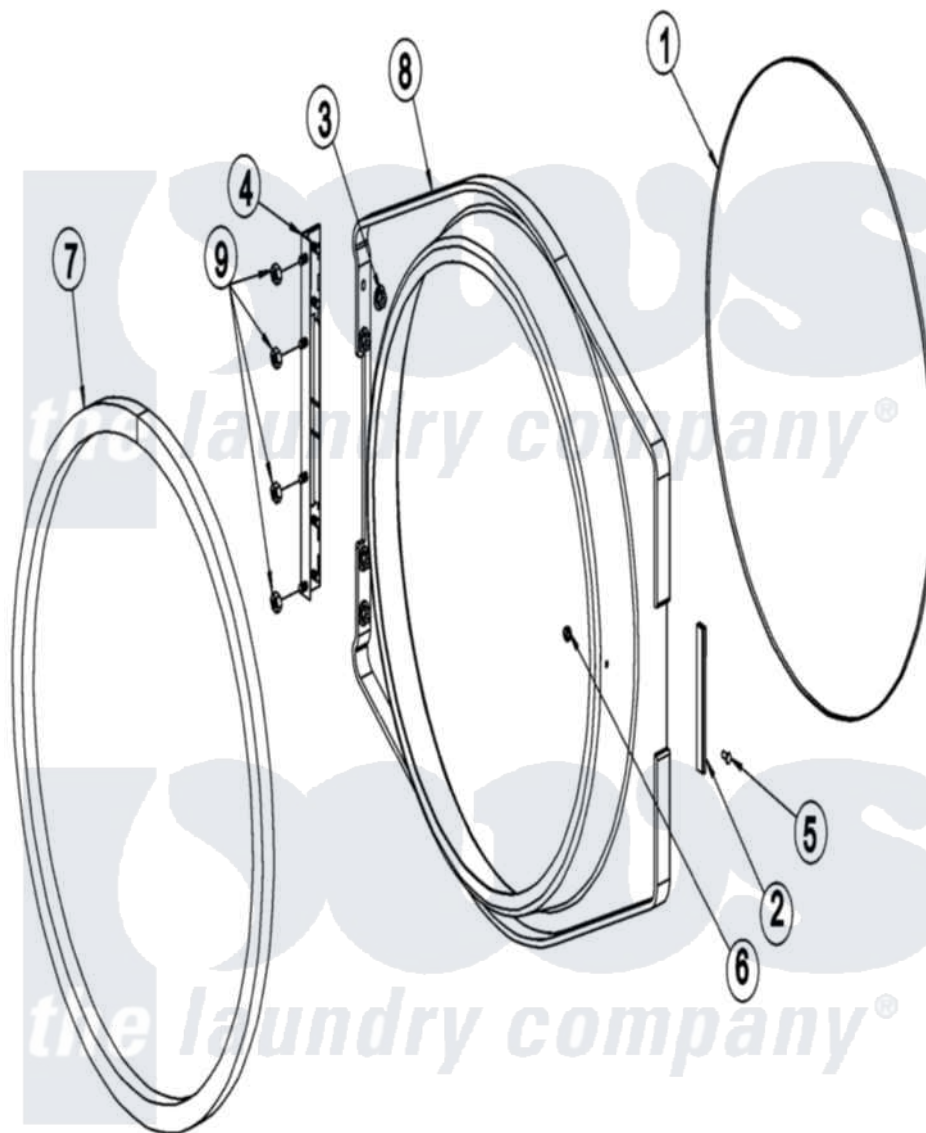

Maytag MLG31PCBWS 07 - MAIN DOOR ASSEMBLY

Maytag Commercial Maytag MLG31PCBWS Dryer Parts Parts Diagram 07 - MAIN DOOR ASSEMBLY
 Click on the part number to view part

Item	Original Part Number	Replaced By	Status	Part Description
001	A102210	102210		20 7 16 D
002	A102328	102328		37 64 Wide
003	A152014	152014		1 4-20 Ser
004	A801524		Not Available	BLACK DOOR HINGE
005	A150120	150120		10-32 x 7 16
006	A151010	151010		10-32 Hi-C
007	A102349		Not Available	GASKET, DOOR (69 1/2'')
008	A882991	W10148763		Formed Bla
009	A152014	152014		1 4-20 Ser