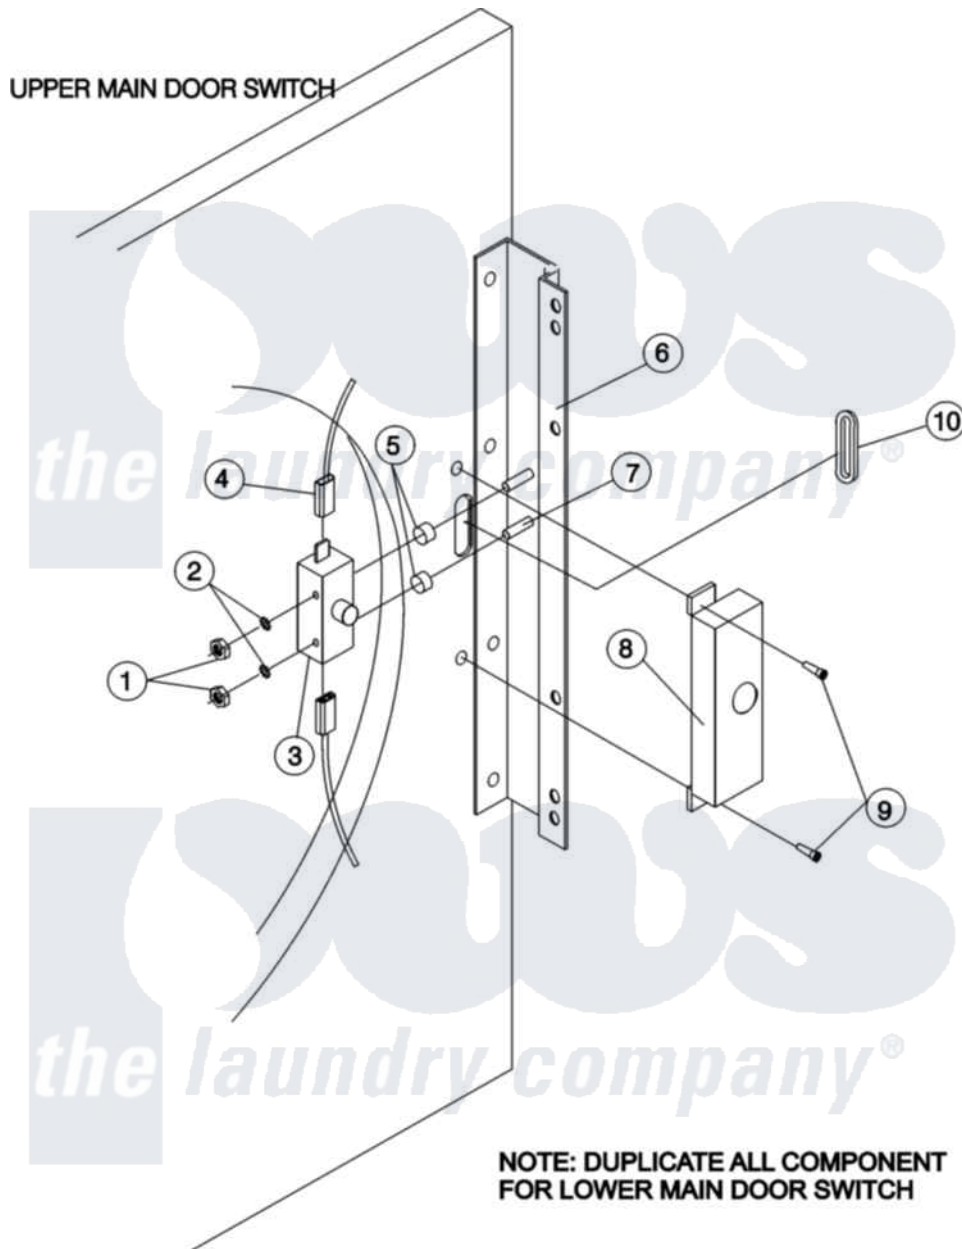

Maytag MLG31PCBWS 08 - MAIN DOOR SWITCH ASSEMBLY

Maytag Commercial Maytag MLG31PCBWS Dryer Parts Parts Diagram 08 - MAIN DOOR SWITCH ASSEMBLY
 Click on the part number to view part

Item	Original Part Number	Replaced By	Status	Part Description
001	A152013	152013		6-32 Hex N
002	A153008	153008		6 Split L
003	A137005	W10146741		SDS Door S
004	A121028	121028		1 4 X .032
005	A154281	154281		3 8 Stand
006	A801524		Not Available	BLACK DOOR HINGE
007	A153565	153565		6-32 X 1 S
008	A881246	W10148254		Main Door
009	A150201	150201		10-32 X 1
010	A121405	121405		Rubber Gro