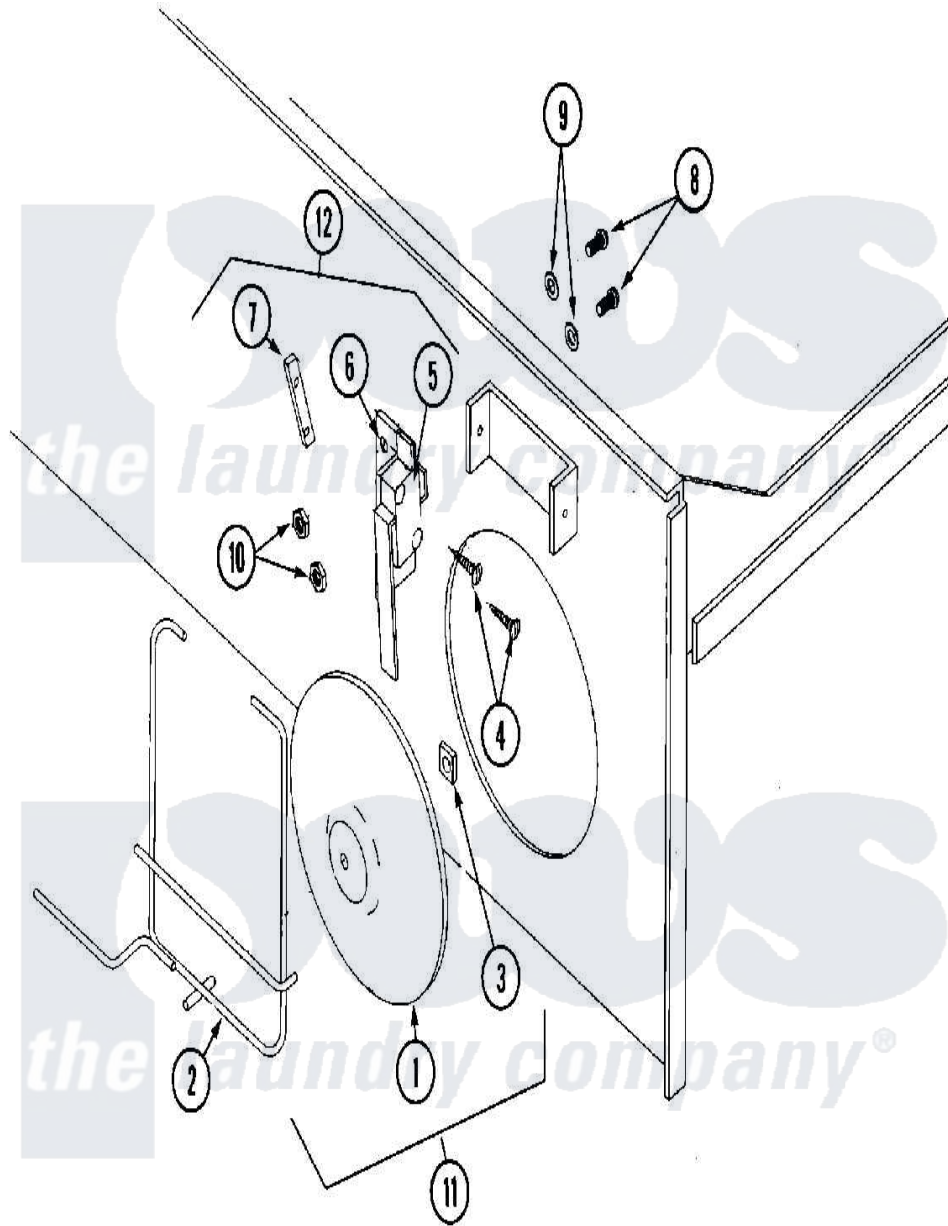

Maytag MLG31PCBWS 15 - SAIL SWITCH ASSEMBLY

Maytag [Commercial Maytag MLG31PCBWS Dryer Parts](#) Parts Diagram 15 - SAIL SWITCH ASSEMBLY
 Click on the part number to view part

Item	Original Part Number	Replaced By	Status	Part Description
001	A319206		Not Available	DAMPER, SAIL SWITCH
002	A105550	W10146642		320 330 43
003	A154002	154002		1 8 Push O
004	A150303	150303		4 X 3 4 P
005	A122200	122200		Sail Switch
006	A319208	319208		320 330 43
007	A154004	154004		Tinnerman
008	A150001	150001		6-32 X 1 2
009	A153010	153010		6 Internal
010	A152000	152000		6-32 HEX N
011	A802805		Not Available	SAIL SWITCH ROD & DAMPER ASSY. (INCL. ITEMS 1 THRU 3)
012	A802807	W10147081		320 330 43