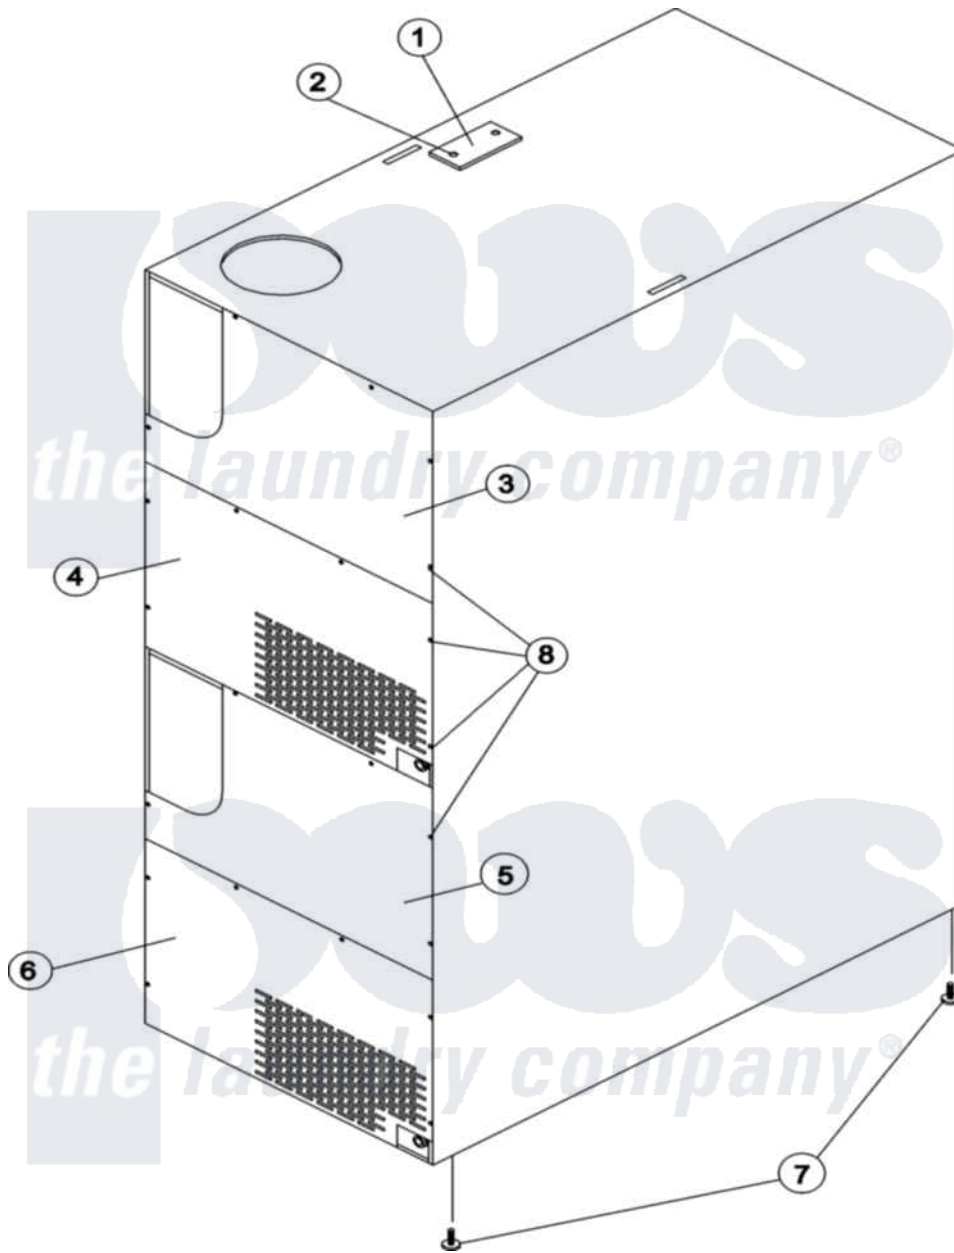

Maytag MLG31PCBWS 16 - BACK GUARD ASSEMBLIES

Maytag Commercial Maytag MLG31PCBWS Dryer Parts Parts Diagram 16 - BACK GUARD ASSEMBLIES
 Click on the part number to view part

Item	Original Part Number	Replaced By	Status	Part Description
001	A315014	315014		320 330 43
002	A150301	150301		8-18 X 7
003	A314404		Not Available	TOP & BOTTOM UPPER GUARD
004	A314405	W10146851		320 330 To
005	A314404		Not Available	TOP & BOTTOM UPPER GUARD
006	A314405	W10146851		320 330 To
007	A103500	103500		LEVELING L
008	A150301	150301		8-18 X 7