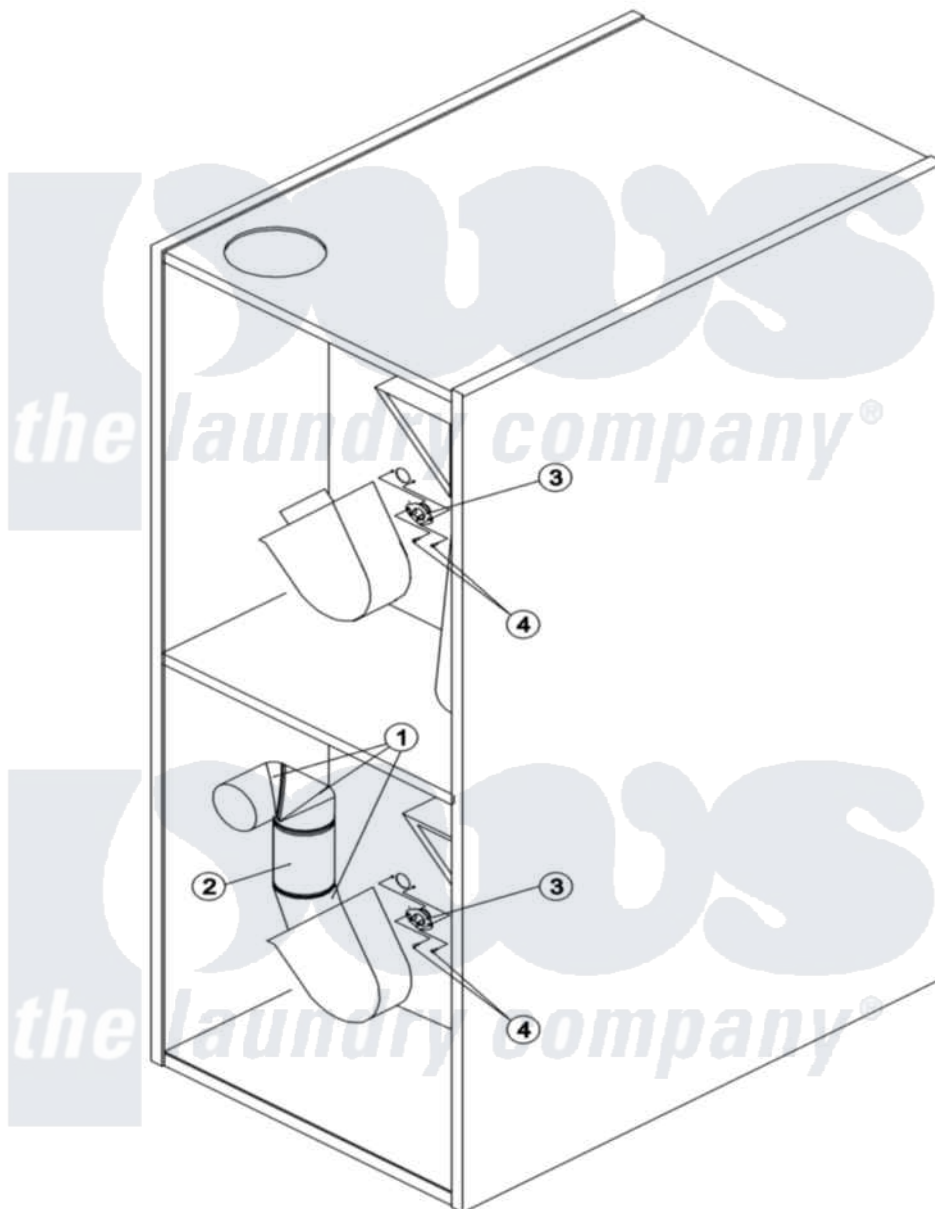

Maytag MLG31PCBWS 18 - BOTTOM DUCT ASSY/CABINET HI-LIMIT

Maytag [Commercial Maytag MLG31PCBWS Dryer Parts](#) Parts Diagram 18 - BOTTOM DUCT
ASSY/CABINET HI-LIMIT

[Click on the part number to view part](#)

Item	Original Part Number	Replaced By	Status	Part Description
001	A143536	143536		6 Diameter 45
002	A117505	117505		Aluminum H
"	A143545	143545		6 DIA X 6
003	A883985	883985		Axial Temp
004	A150301	150301		8-18 X 7