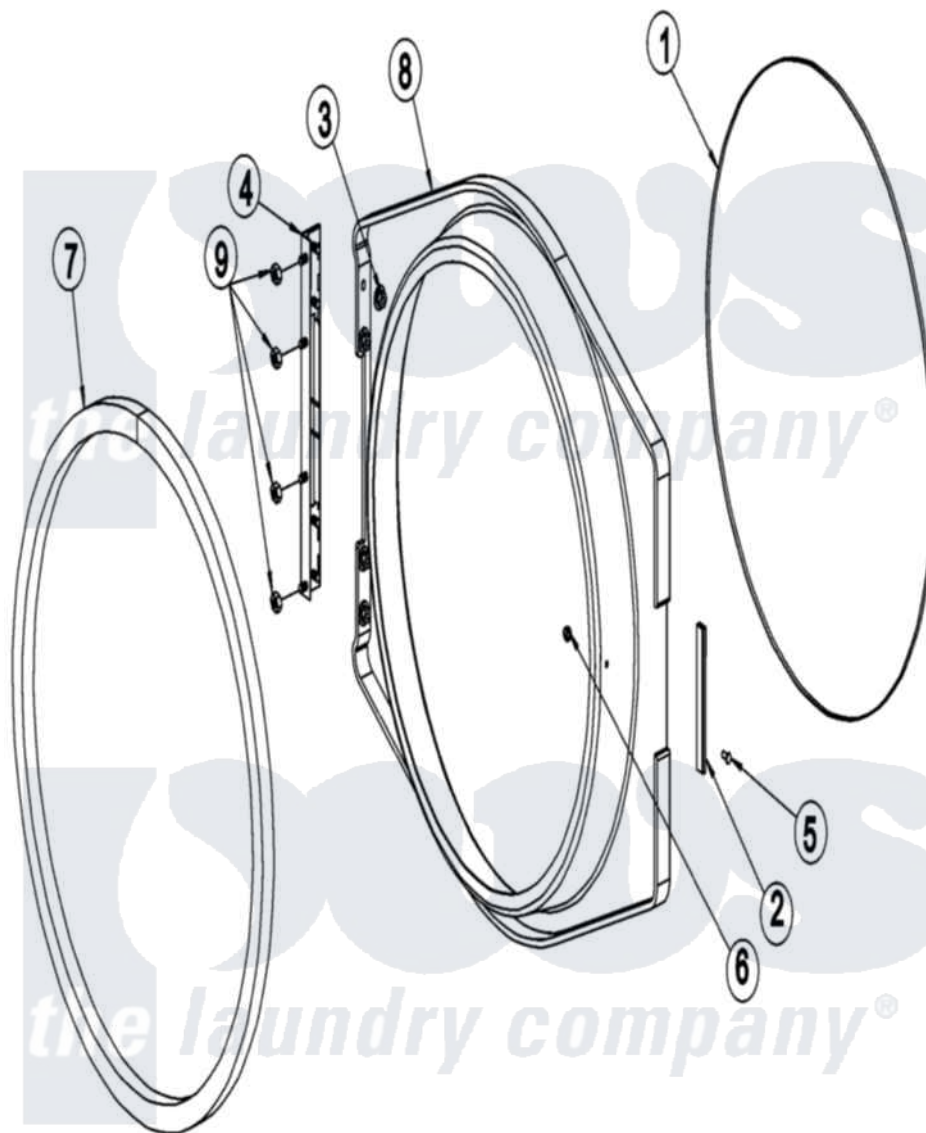

Maytag MLG31PCBWW 07 - MAIN DOOR ASSEMBLY

Maytag Commercial Maytag MLG31PCBWW Dryer Parts Parts Diagram 07 - MAIN DOOR ASSEMBLY
 Click on the part number to view part

| Item | Original Part Number | Replaced By | Status | Part Description |
|------|----------------------|---------------------------|---------------|-------------------------|
| 001 | A102210 | 102210 | | 20 7 16 D |
| 002 | A102328 | 102328 | | 37 64 Wide |
| 003 | A152014 | 152014 | | 1 4-20 Ser |
| 004 | A801524 | | Not Available | BLACK DOOR HINGE |
| 005 | A150120 | 150120 | | 10-32 x 7 16 |
| 006 | A151010 | 151010 | | 10-32 Hi-C |
| 007 | A102349 | | Not Available | GASKET, DOOR (69 1/2'') |
| 008 | A882991 | W10148763 | | Formed Bla |
| 009 | A152014 | 152014 | | 1 4-20 Ser |