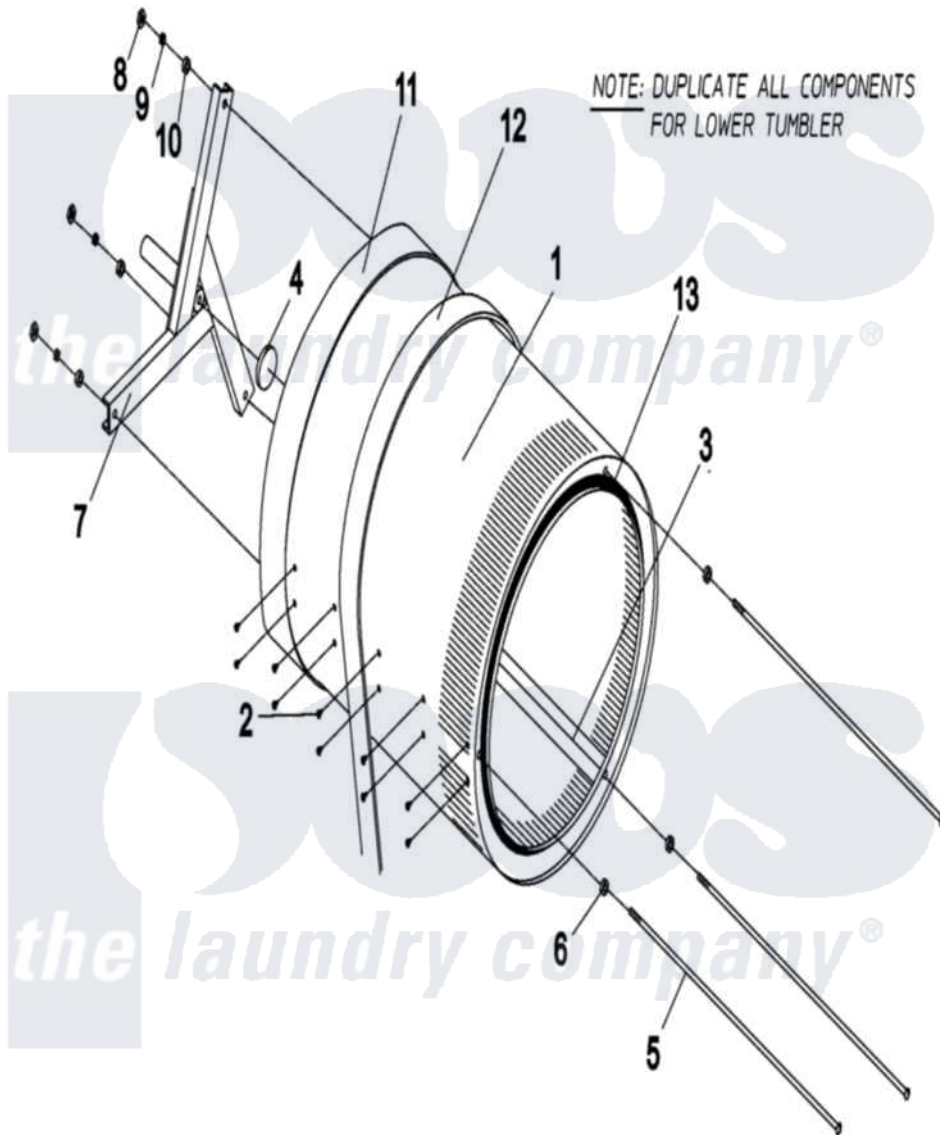

Maytag MLG31PCBWW 09 - TUMBLER SUPPORT ASSY

UPPER TUMBLER / SUPPORT

Maytag Commercial Maytag MLG31PCBWW Dryer Parts Parts Diagram 09 - TUMBLER SUPPORT ASSY
 Click on the part number to view part

Item	Original Part Number	Replaced By	Status	Part Description
001	A800722	800722		330 430 Tb
"	A800832	800832		295-630 Tb
"	A800842	800842		330 430 SS
"	A800892	800892		330 SS Tbl
002	A150313	150313		10-16 X 1
003	A301315	W10146782		285 330 23
"	A301316	301316		330 285 23
"	A301414	W10146783		SS Taperer
"	A301415	301415		SS Taperer
004	A115986	115986		Felt Tumbler
005	A100915	100915		3 8-16 X 3
006	A153004	153004		3 8 X 1
007	A850066	850066		Ad-26-330
008	A152027	152027		3 8-16 Nyl
009	A153005	153005		3 8 Split
010	A153004	153004		3 8 X 1