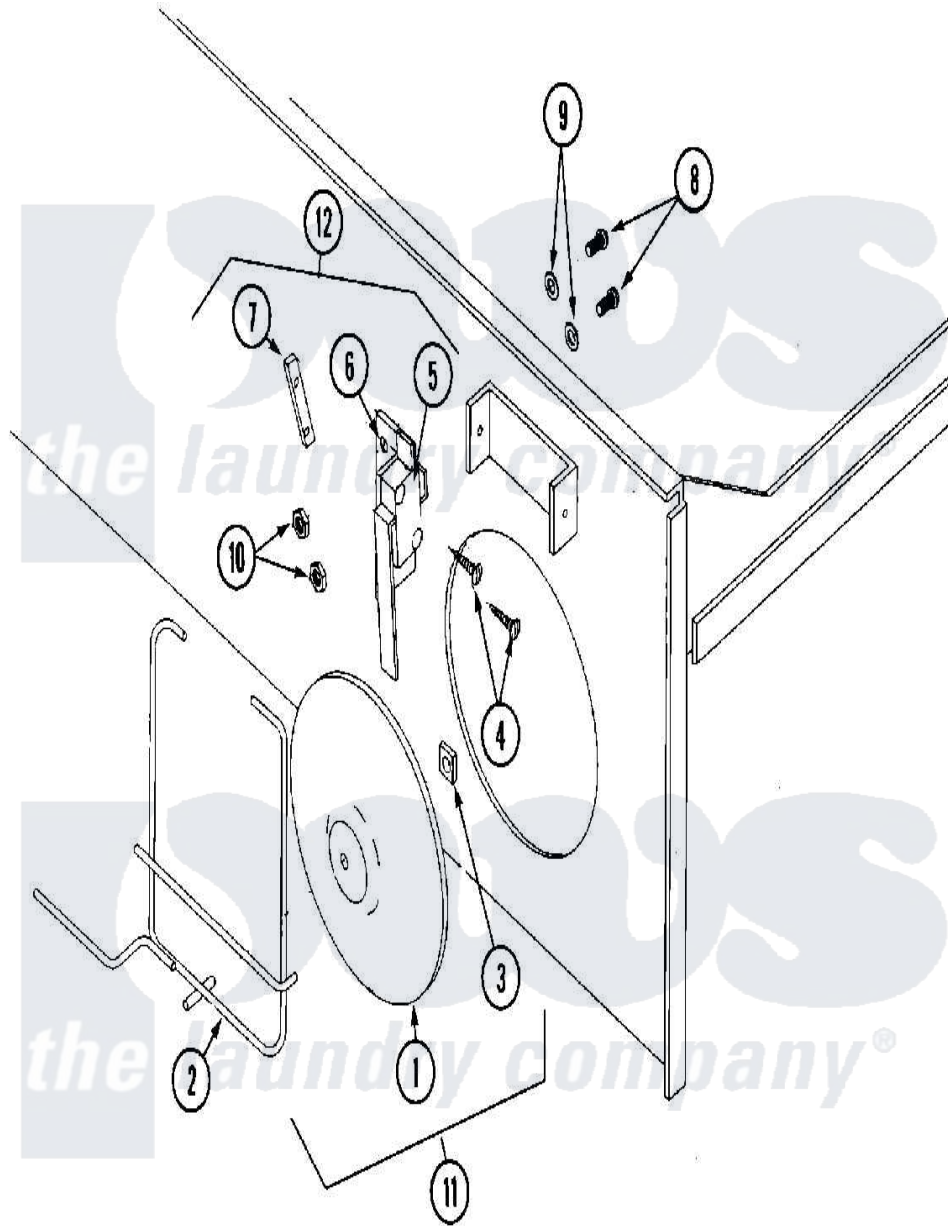

Maytag MLG31PCBWW 15 - SAIL SWITCH ASSEMBLY

Maytag [Commercial Maytag MLG31PCBWW Dryer Parts](#) Parts Diagram 15 - SAIL SWITCH ASSEMBLY
 Click on the part number to view part

Item	Original Part Number	Replaced By	Status	Part Description
001	A319206		Not Available	DAMPER, SAIL SWITCH
002	A105550	W10146642		320 330 43
003	A154002	154002		1 8 Push O
004	A150303	150303		4 X 3 4 P
005	A122200	122200		Sail Switch
006	A319208	319208		320 330 43
007	A154004	154004		Tinnerman
008	A150001	150001		6-32 X 1 2
009	A153010	153010		6 Internal
010	A152000	152000		6-32 HEX N
011	A802805		Not Available	SAIL SWITCH ROD & DAMPER ASSY. (INCL. ITEMS 1 THRU 3)
012	A802807	W10147081		320 330 43