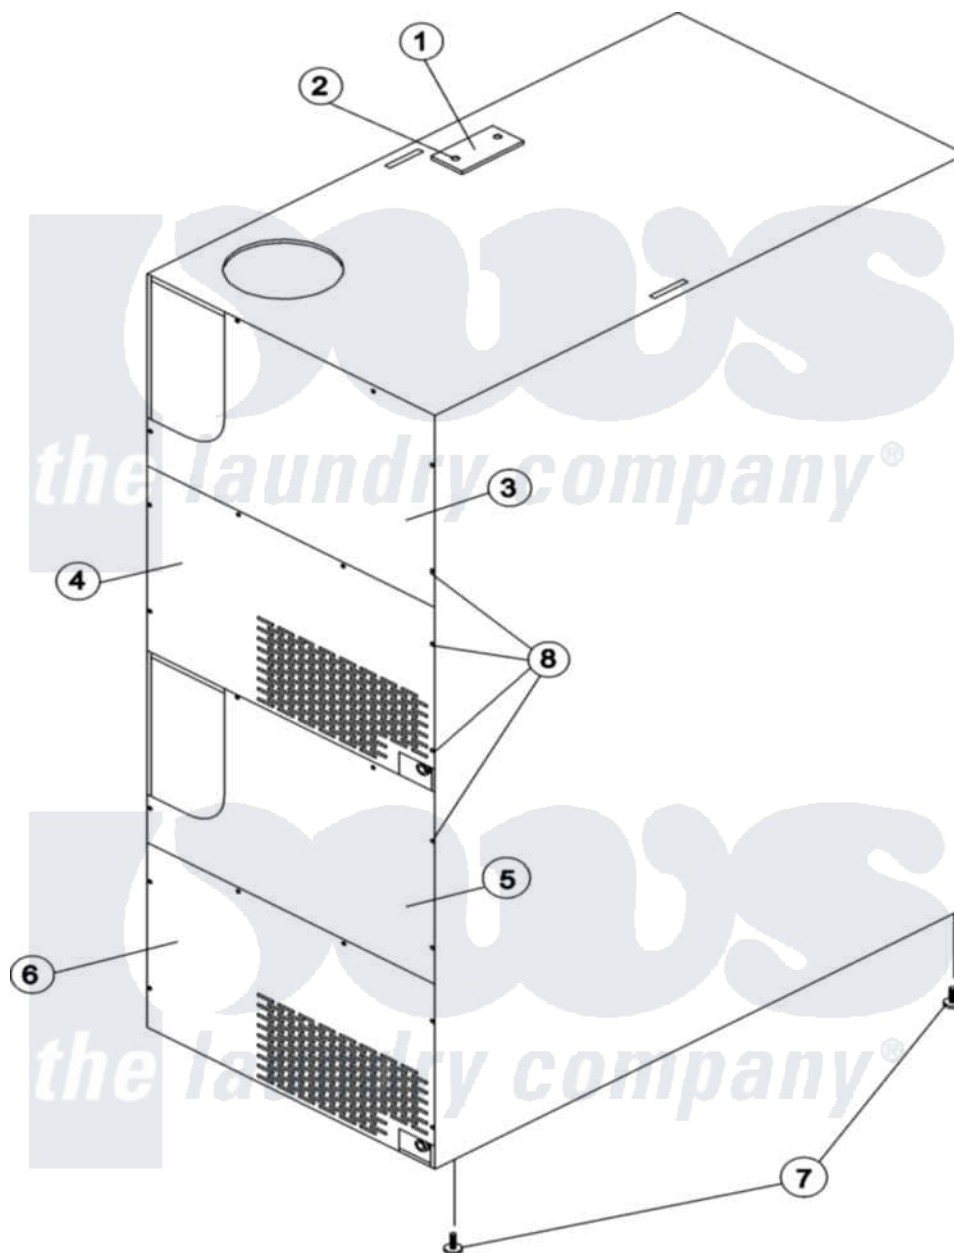

# Maytag MLG31PCBWW 16 - BACK GUARD ASSEMBLIES

Maytag Commercial Maytag MLG31PCBWW Dryer Parts Parts Diagram 16 - BACK GUARD ASSEMBLIES  
 Click on the part number to view part

Item	Original Part Number	Replaced By	Status	Part Description
001	A315014	<a href="#">315014</a>		320 330 43
002	A150301	<a href="#">150301</a>		8-18 X 7
003	A314404		Not Available	TOP & BOTTOM UPPER GUARD
004	A314405	<a href="#">W10146851</a>		320 330 To
005	A314404		Not Available	TOP & BOTTOM UPPER GUARD
006	A314405	<a href="#">W10146851</a>		320 330 To
007	A103500	<a href="#">103500</a>		LEVELING L
008	A150301	<a href="#">150301</a>		8-18 X 7