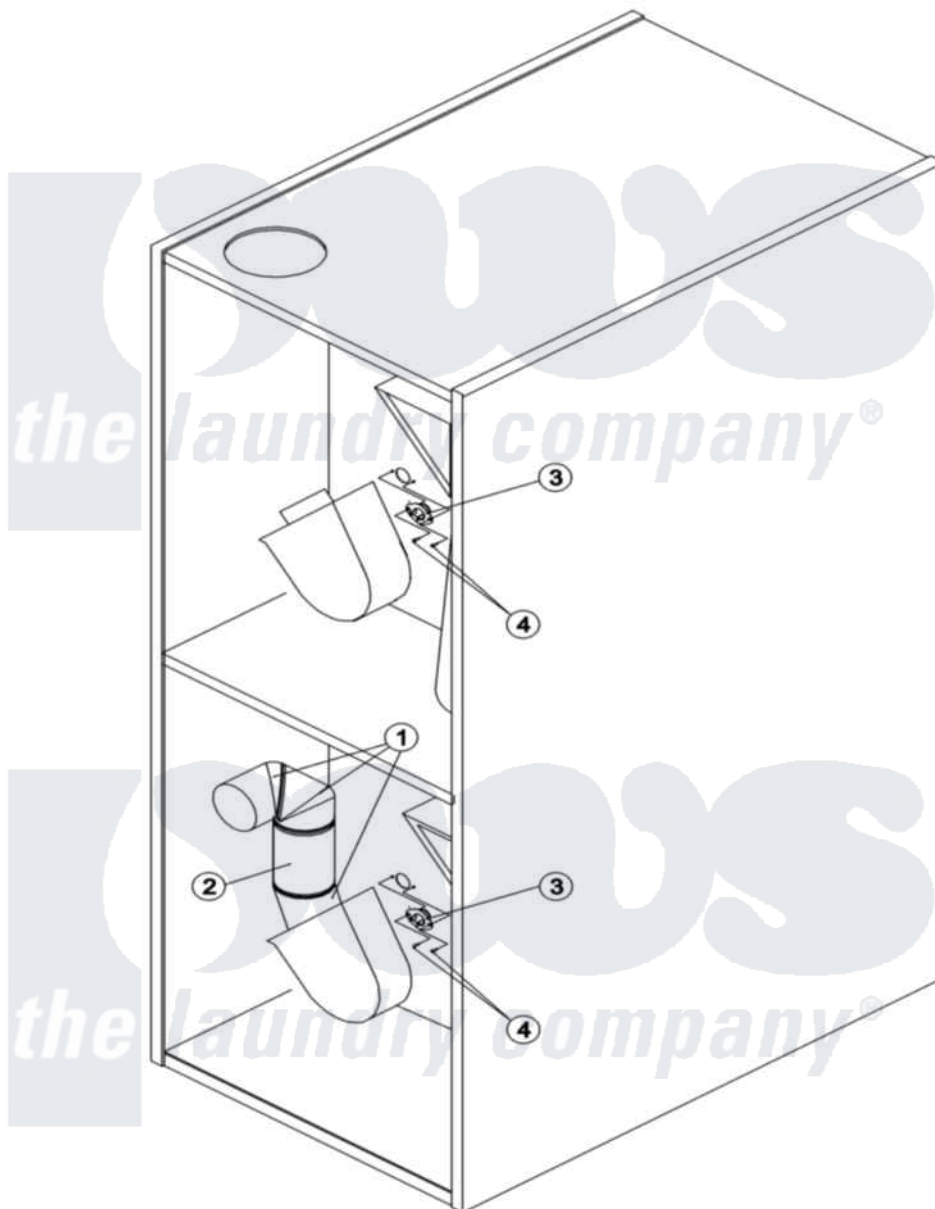

Maytag MLG31PCBWW 18 - BOTTOM DUCT ASSY/CABINET HI-LIMIT

Maytag [Commercial Maytag MLG31PCBWW Dryer Parts](#) Parts Diagram 18 - BOTTOM DUCT
ASSY/CABINET HI-LIMIT

[Click on the part number to view part](#)

Item	Original Part Number	Replaced By	Status	Part Description
001	A143536	143536		6 Diameter 45
002	A117505	117505		Aluminum H
"	A143545	143545		6 DIA X 6
003	A883985	883985		Axial Temp
004	A150301	150301		8-18 X 7