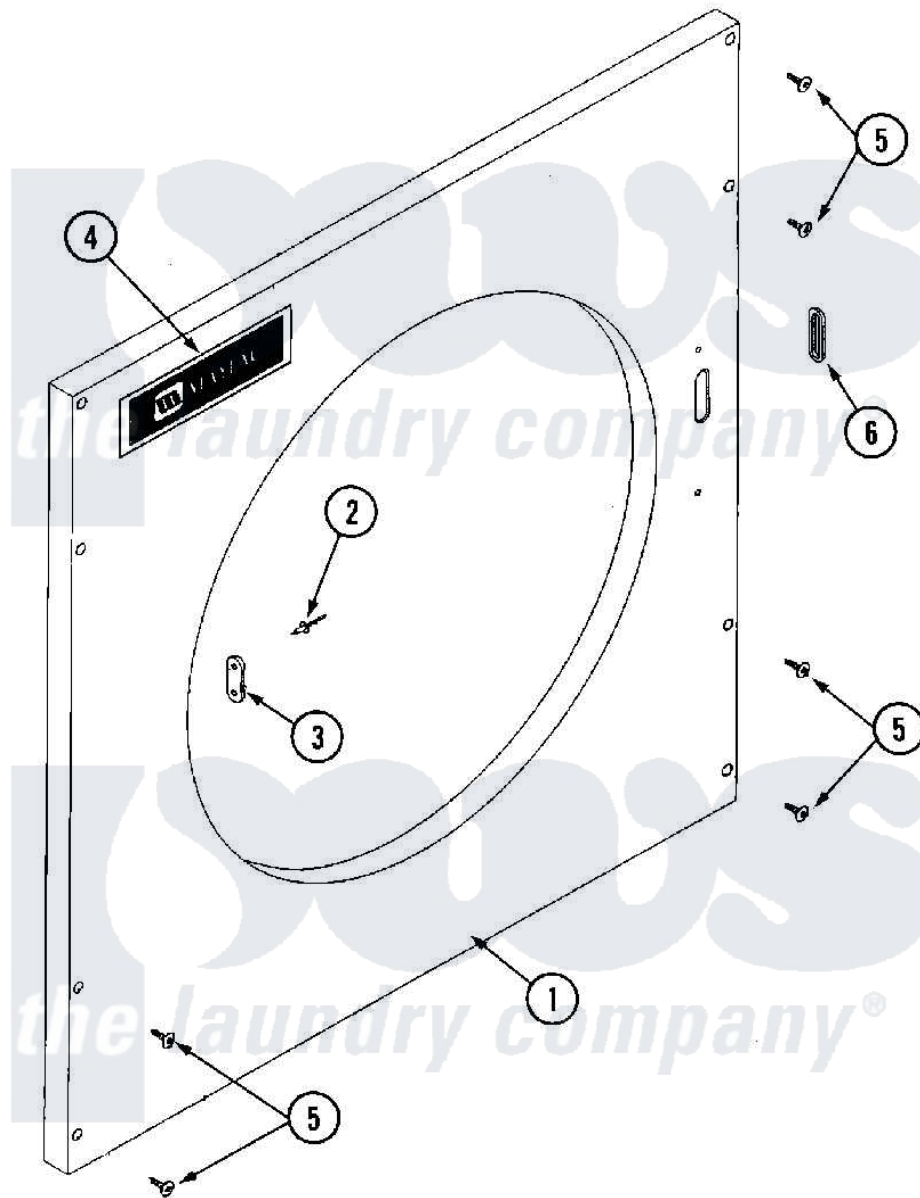

Maytag MLG32PDAWA 03 - UPPER FRONT PANEL ASSEMBLY

Maytag [Commercial Maytag MLG32PDAWA Dryer Parts](#) Parts Diagram 03 - UPPER FRONT PANEL ASSEMBLY
 Click on the part number to view part

Item	Original Part Number	Replaced By	Status	Part Description
000	W10124350		Not Available	ORDER PARTS FROM AMERICAN DRYER CORP AT 508-678-9000
001	A881973	881973		White 320
"	A881974		Not Available	PANEL, FRONT (UPR-ALM)
"	A882182	W10148628		Bisque 320
002	A154215	154215		5 32 X 1 4
003	A170330		Not Available	LATCH, DOOR (FRICTION)
004	A311122	W10146808		Ad330-435
"	A882027	W10148564		Maytag Log
005	A150309	W10146761		10-16 X 1
006	A121405	121405		Rubber Gro