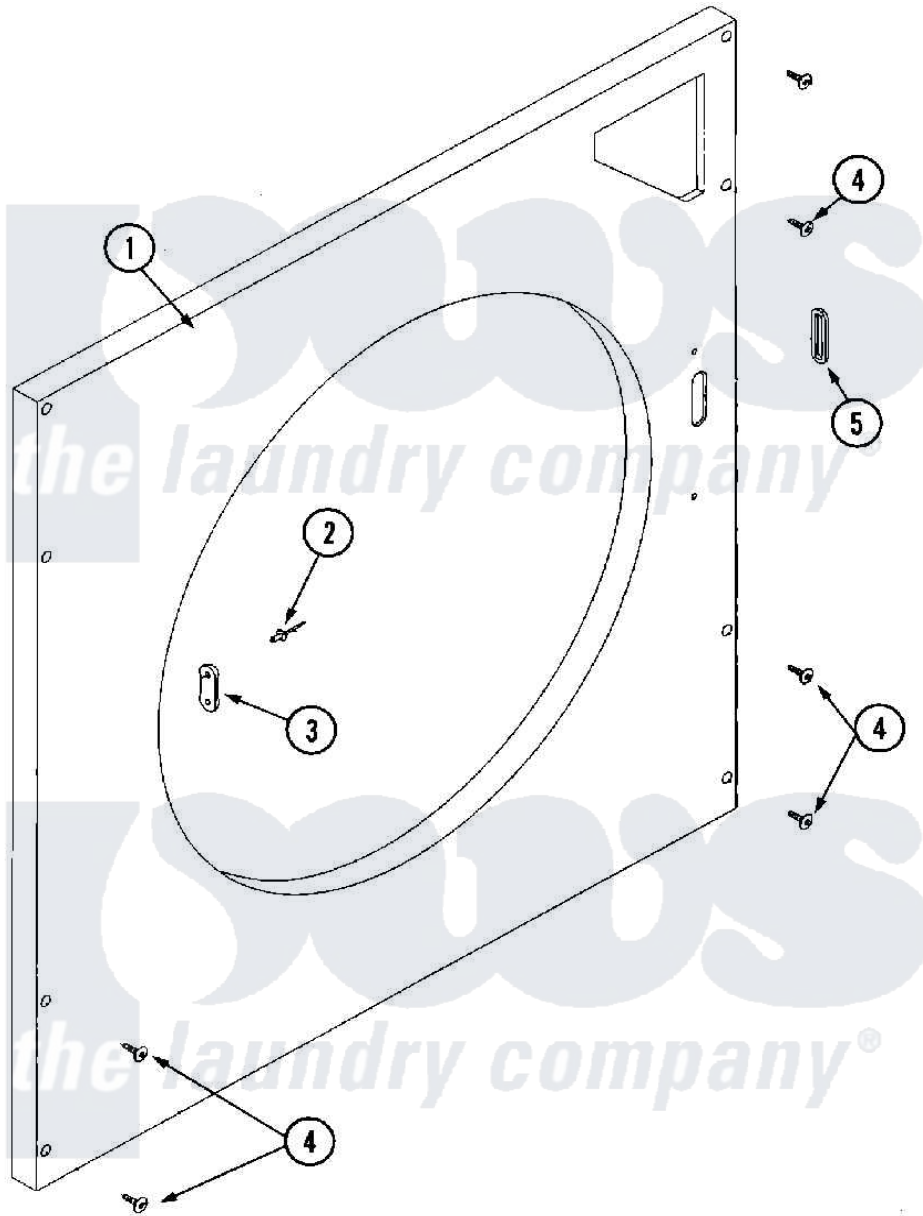

Maytag MLG32PDAWA 04 - LOWER FRONT PANEL ASSEMBLY

Maytag Commercial Maytag MLG32PDAWA Dryer Parts Parts Diagram 04 - LOWER FRONT PANEL ASSEMBLY
 Click on the part number to view part

Item	Original Part Number	Replaced By	Status	Part Description
000	W10124350		Not Available	ORDER PARTS FROM AMERICAN DRYER CORP AT 508-678-9000
001	A882061	W10148584		320 Thru 4
"	A882062		Not Available	PANEL, FRONT (LWR-ALM)
"	A882183	W10148629		320 Thru 4
002	A154215	154215		5 32 X 1 4
003	A170330		Not Available	LATCH, DOOR (FRICTION)
004	A150309	W10146761		10-16 X 1
005	A121405	121405		Rubber Gro