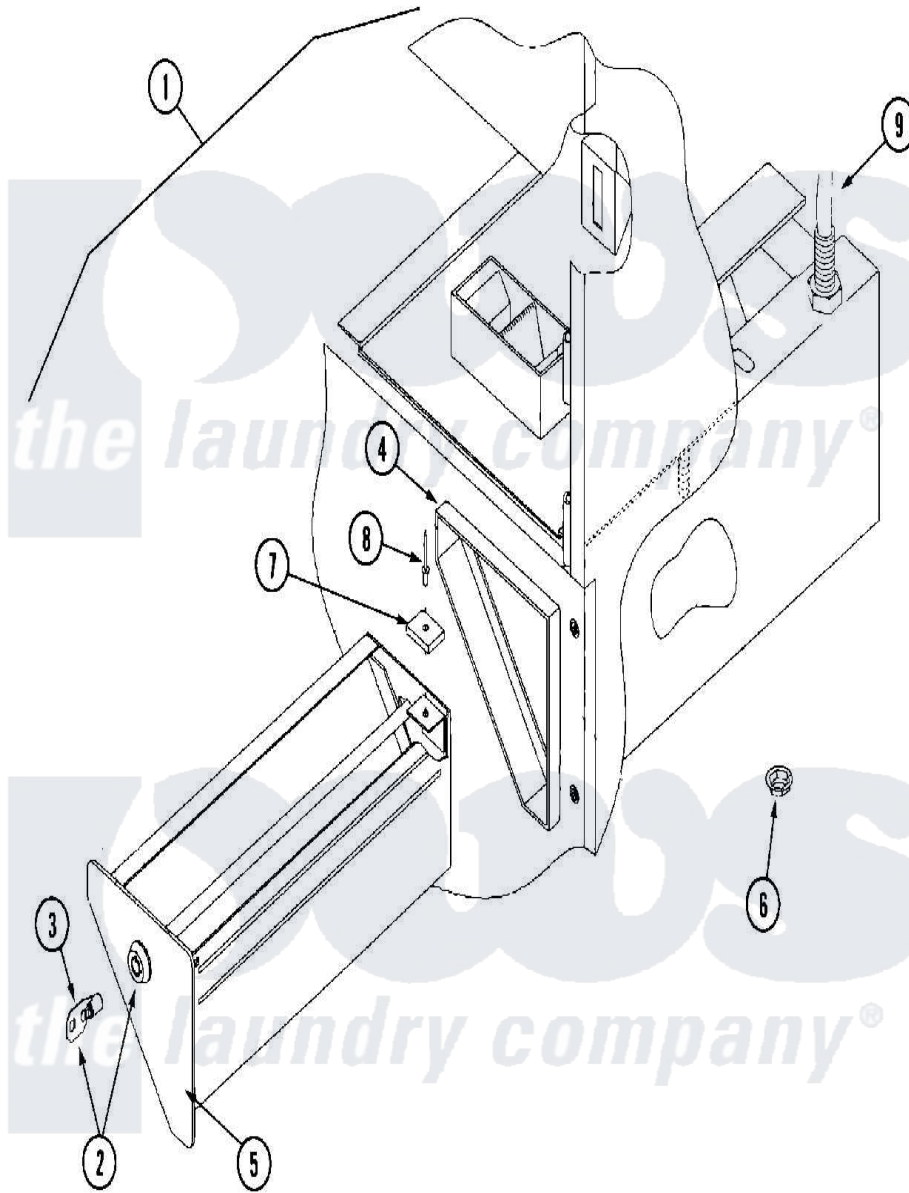

Maytag MLG32PDAWA 05 - COIN VAULT ASSEMBLY

Maytag [Commercial Maytag MLG32PDAWA Dryer Parts](#) Parts Diagram 05 - COIN VAULT ASSEMBLY
 Click on the part number to view part

Item	Original Part Number	Replaced By	Status	Part Description
000	W10124350		Not Available	ORDER PARTS FROM AMERICAN DRYER CORP AT 508-678-9000
001	A881981	W10148545		White Ad-4
"	A881982	W10148546		Beige Ad-4
"	A882063	W10148585		White Ad-4
002	A160036	160036		SeCurity C
003	A160136	160136		Replacement
004	A801519	801519		Ad-435 Coi
"	A881975	W10148539		White 320
"	A881976	W10148540		Beige 320
"	A882064	W10148586		Beige Ad-4
005	A882028	882028		Ad 330 435
"	A882029	W10148565		Ad 330 435
"	A882184	W10148630		Ad 330 435
006	A152014	152014		1 4-20 Ser
007	102103			(PRIOR SER.No.828113UH -

007	102103		WHT)
"	A102102	102102	Door Magnet
"	NLA		Not Available MAGNET
008	A154215	154215	5 32 X 1 4
009	A824807	824807	Rotational
"	A884807		Not Available SWITCH, SENSOR