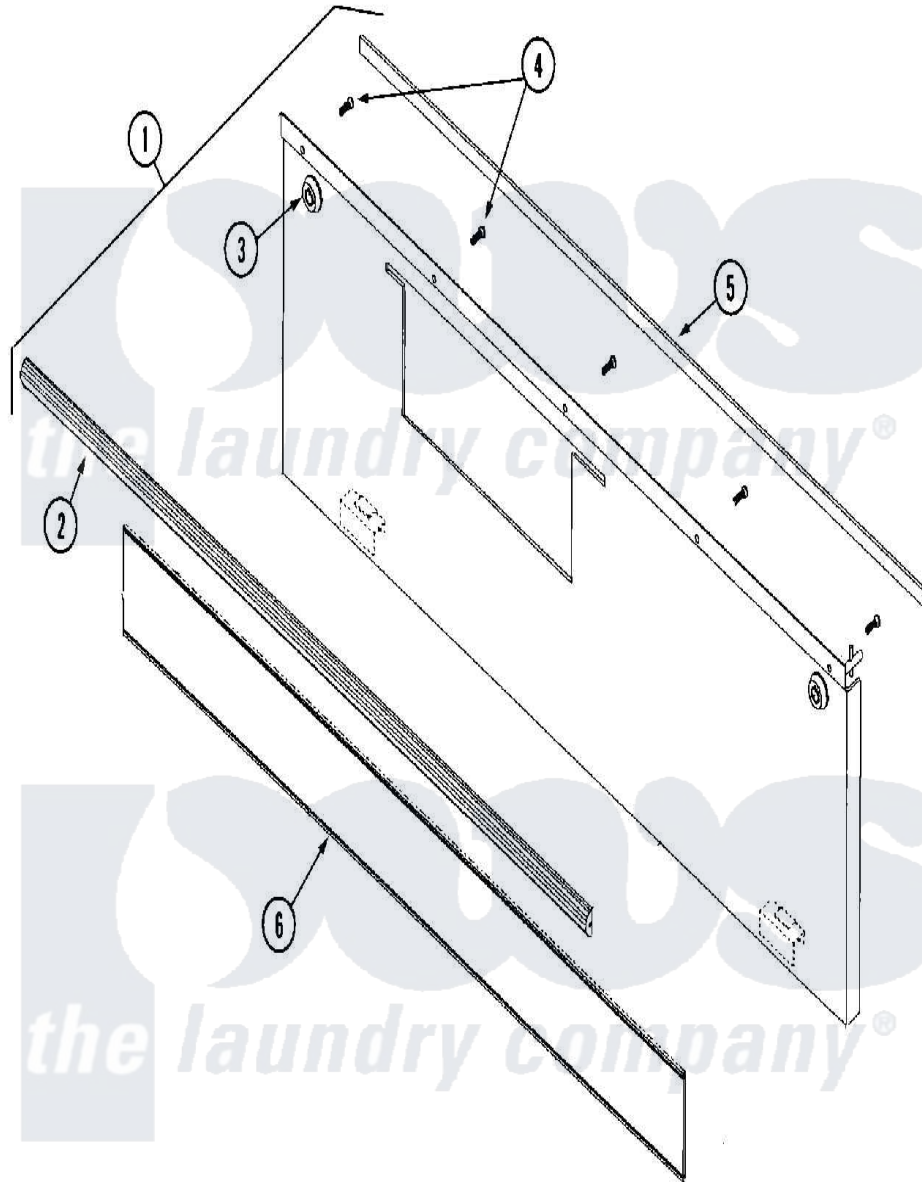

Maytag MLG32PDAWA 06 - LINT DOOR ASSEMBLY

Maytag [Commercial Maytag MLG32PDAWA Dryer Parts](#) Parts Diagram 06 - LINT DOOR ASSEMBLY
 Click on the part number to view part

Item	Original Part Number	Replaced By	Status	Part Description
000	W10124350		Not Available	ORDER PARTS FROM AMERICAN DRYER CORP AT 508-678-9000
001	A816135	816135		435 Low Po
"	A850781	850781		320-330-43
"	A881979	W10148543		White ADG-
"	A881983	W10148547		White Ad-4
"	A881984	881984		Beige Ad-4
"	A882198	882198		435B Bisqu
002	A180224	180224		435 Control L
003	A160040	160040		Dp Control
"	A160140	160140		Key Only F
004	A150201	150201		10-32 X 1
005	A117602		Not Available	TAPE, NOISE SUPPRESSOR
"	A117603	117603		1 8 X 9 1
"	A117604	117604		1 8 Thk X
006	A117516	117516		1 32 X 1 2

"	A121513	W10146709	Microplast
"	A180229	180229	435 Kick T
"	A322844		Trim, Kick