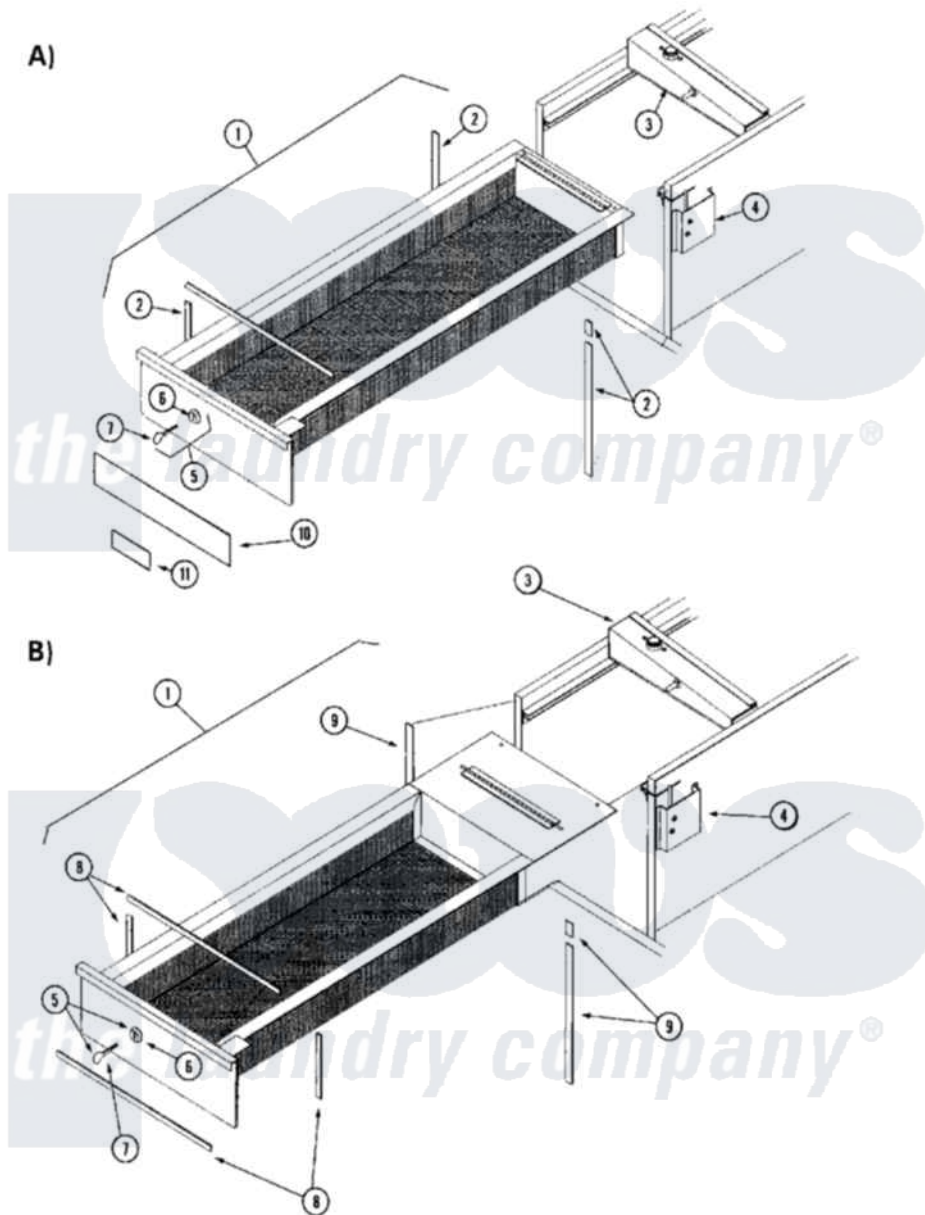

Maytag MLG32PDAWA 07 - LINT DRAWER ASSEMBLY

Maytag Commercial Maytag MLG32PDAWA Dryer Parts Parts Diagram 07 - LINT DRAWER ASSEMBLY
 Click on the part number to view part

Item	Original Part Number	Replaced By	Status	Part Description
000	W10124350		Not Available	ORDER PARTS FROM AMERICAN DRYER CORP AT 508-678-9000
001	A815842	815842		Ad-436 Lin
"	A881983	W10148547		White Ad-4
"	A881984	881984		Beige Ad-4
"	A882086	W10148600		435 Lint D
"	A882087	W10148601		435 Lint D
"	A882195	882195		435B Bisqu
"	A882196	W10148635		435B White
002	A117600		Not Available	TAPE, NOISE SUPPRESSOR (SOLD IN FEET)
003	A311505	W10146809		Ad-435 Sen
004	A304039	W10149332		320 Lint S
005	A160039	883978		4451 LINT
006	A160034	160034		1 3 8 X 3
007	A160140	160140		Key Only F

008	A117604	117604	1 8 Thk X
009	A117605	117605	1 4thk X 3
010	A114074		LABEL (OPERATING INSTRUCTIONS)
"	A114526		LABEL, OPERATING INST / WHT
"	A114527		LABEL, OPERATING INST / BSQ
011	A112280		LABEL (CLEAN LINT SCREEN)