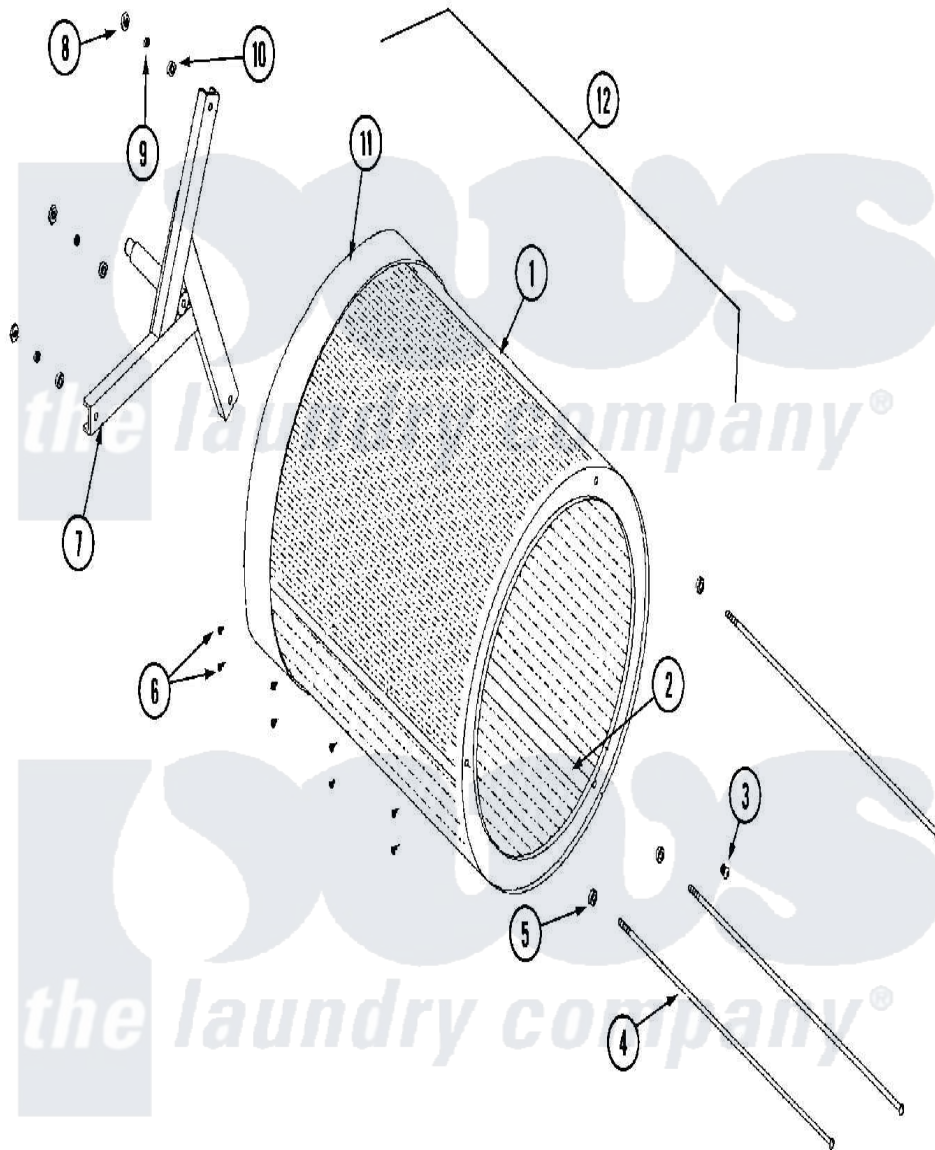

Maytag MLG32PDAWA 10 - TUMBLER AND SUPPORT ASSEMBLY

Maytag [Commercial Maytag MLG32PDAWA Dryer Parts](#) Parts Diagram 10 - TUMBLER AND SUPPORT ASSEMBLY
 Click on the part number to view part

Item	Original Part Number	Replaced By	Status	Part Description
000	W10124350		Not Available	ORDER PARTS FROM AMERICAN DRYER CORP AT 508-678-9000
001	A800722	800722		330 430 Tb
"	A882192	W10148632		435B Tumbler
002	A301315	W10146782		285 330 23
"	A301316	301316		330 285 23
003	A150518	150518		5 16-18 X
004	A100915	100915		3 8-16 X 3
"	A882050	W10148581		31 Tierod
005	A153001	153001		5 16 Flat
"	A153004	153004		3 8 X 1
006	A150309	W10146761		10-16 X 1
007	A850064	850064		Ad-430 Tumbler
008	A152004	8182933		Nut, Hex
"	A152005	152005		3 8-16 Hex
009	A153002	8182939		Washer, Lock

"	A153005	153005	3 8 Split
010	A153001	153001	5 16 Flat
"	A153004	153004	3 8 X 1
011	A116003	116003	Felt Seal
"	A401010	401010	3M 847 CO
012	A800797	800797	435 Tumbler
"	A882180	W10148626	435B Tumbler