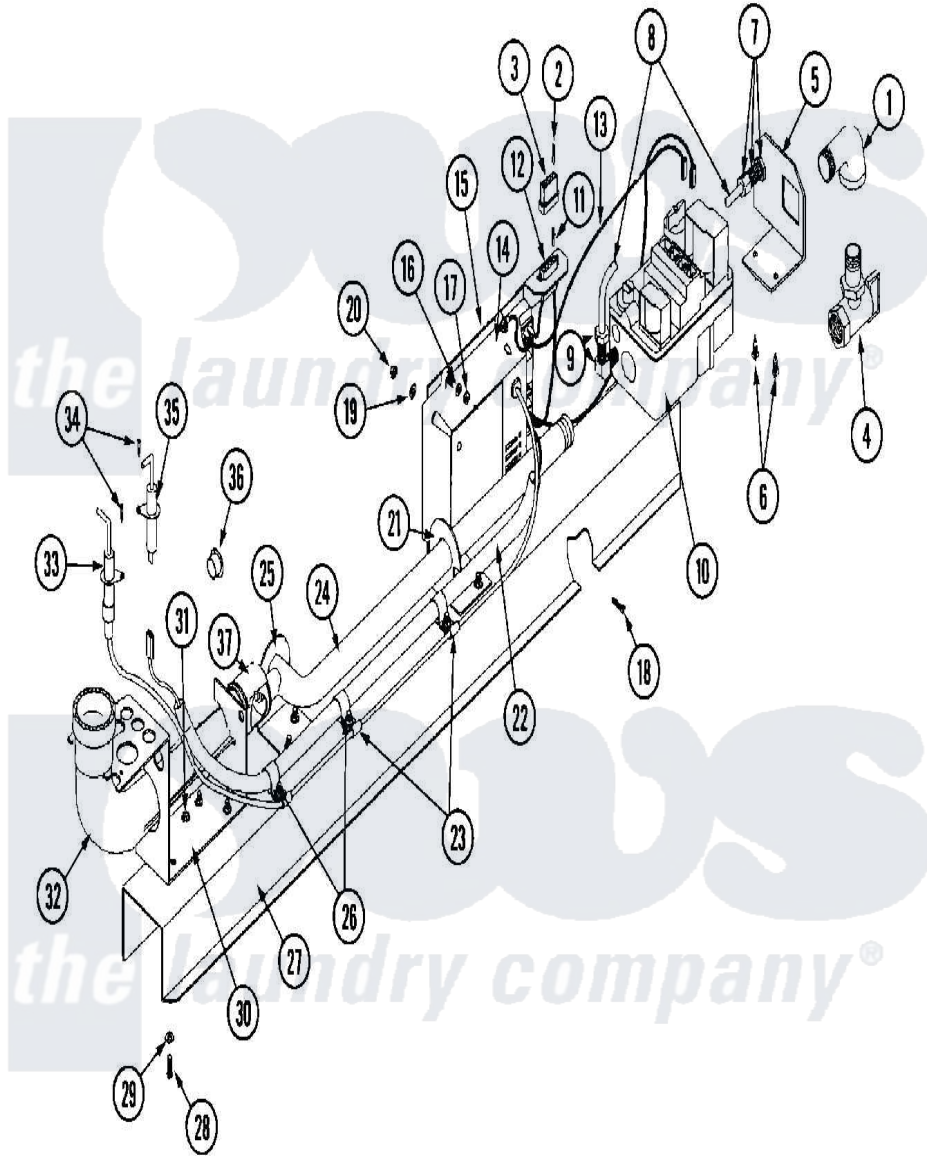

**Maytag MLG32PDAWA 13 - GAS VALVE ASSEMBLY (PRIOR TO YW SERIALNo.)**

Maytag Commercial Maytag MLG32PDAWA Dryer Parts Parts Diagram 13 - GAS VALVE ASSEMBLY (PRIOR TO YW SERIALNo.)

Click on the part number to view part

Item	Original Part Number	Replaced By	Status	Part Description
000	W10124350		Not Available	ORDER PARTS FROM AMERICAN DRYER CORP AT 508-678-9000
001	A142506	<a href="#">142506</a>		1 2 X 1 2
002	A122700	<a href="#">122700</a>		MNL Pin S
003	A122604	<a href="#">W10146714</a>		4 Pin Cmnl
004	A881367	<a href="#">W10148314</a>		1 2 Un
005	A318712	<a href="#">318712</a>		320 330 43
006	A150301	<a href="#">150301</a>		8-18 X 7
007	A143259	<a href="#">143259</a>		Bulkhd Fit
008	A143100		Not Available	TUBING, ALUMINUM (1/4")
009	A143203	<a href="#">143203</a>		Pnp Pilot
010	A128927		Not Available	VALVE, GAS (REDUNDANT) (1/2" 24 VAC, NATURAL GAS)
"	A140411		Not Available	CONVERSION KIT (1/2" 24 VAC GAS VALVE (L.P.) W/O