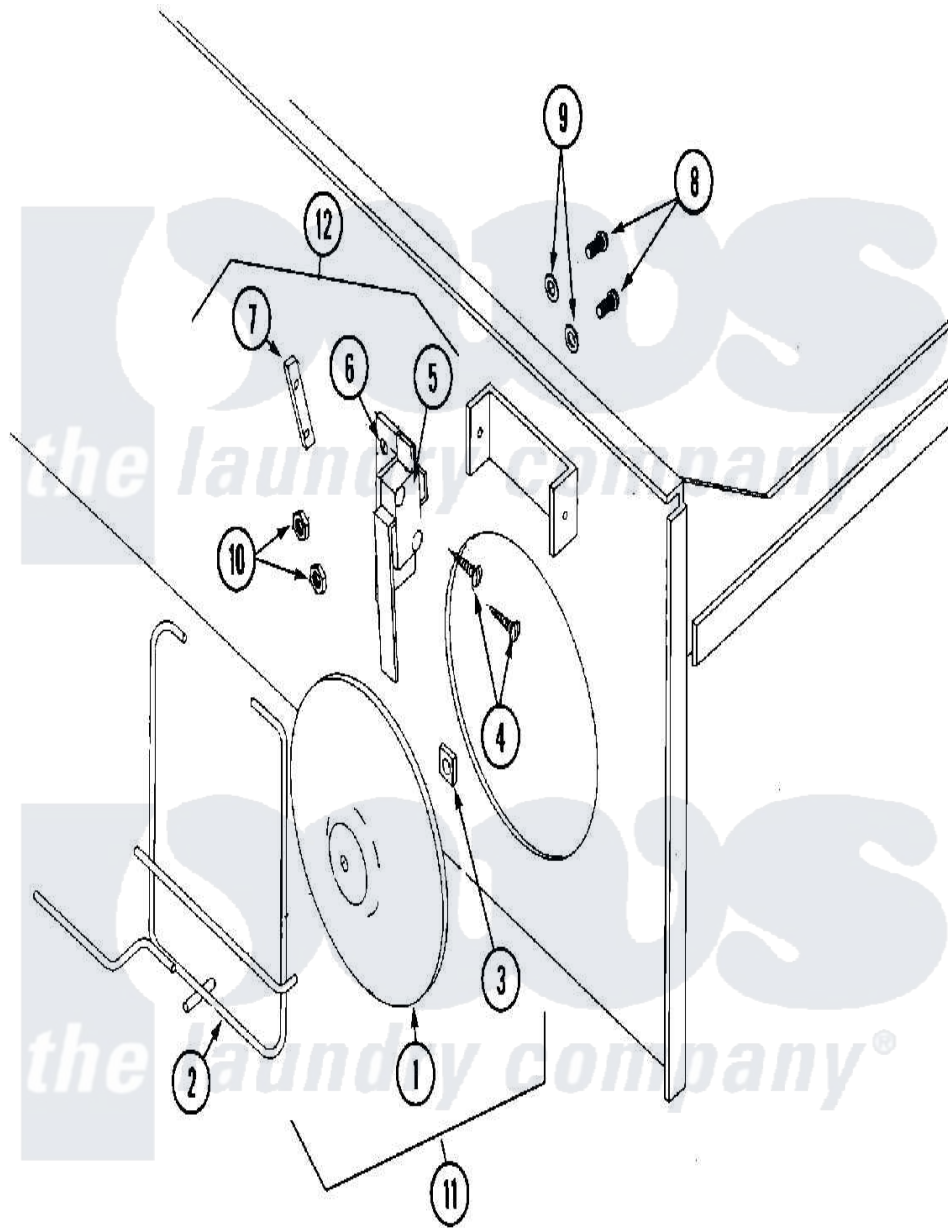

Maytag MLG32PDAWA 16 - SAIL SWITCH ASSEMBLY

Maytag [Commercial Maytag MLG32PDAWA Dryer Parts](#) Parts Diagram 16 - SAIL SWITCH ASSEMBLY
 Click on the part number to view part

Item	Original Part Number	Replaced By	Status	Part Description
000	W10124350		Not Available	ORDER PARTS FROM AMERICAN DRYER CORP AT 508-678-9000
001	A319206		Not Available	DAMPER, SAIL SWITCH
002	A105550	W10146642		320 330 43
003	A154002	154002		1 8 Push O
004	A150303	150303		4 X 3 4 P
005	A122200	122200		Sail Switch
"	A802807	W10147081		320 330 43
006	A319208	319208		320 330 43
007	A154004	154004		Tinnerman
008	A150001	150001		6-32 X 1 2
009	A153010	153010		6 Internal
010	A152000	152000		6-32 HEX N
011	A802805		Not Available	SAIL SWITCH ROD & DAMPER ASSY. (INCL. ITEMS 1 THRU 3)