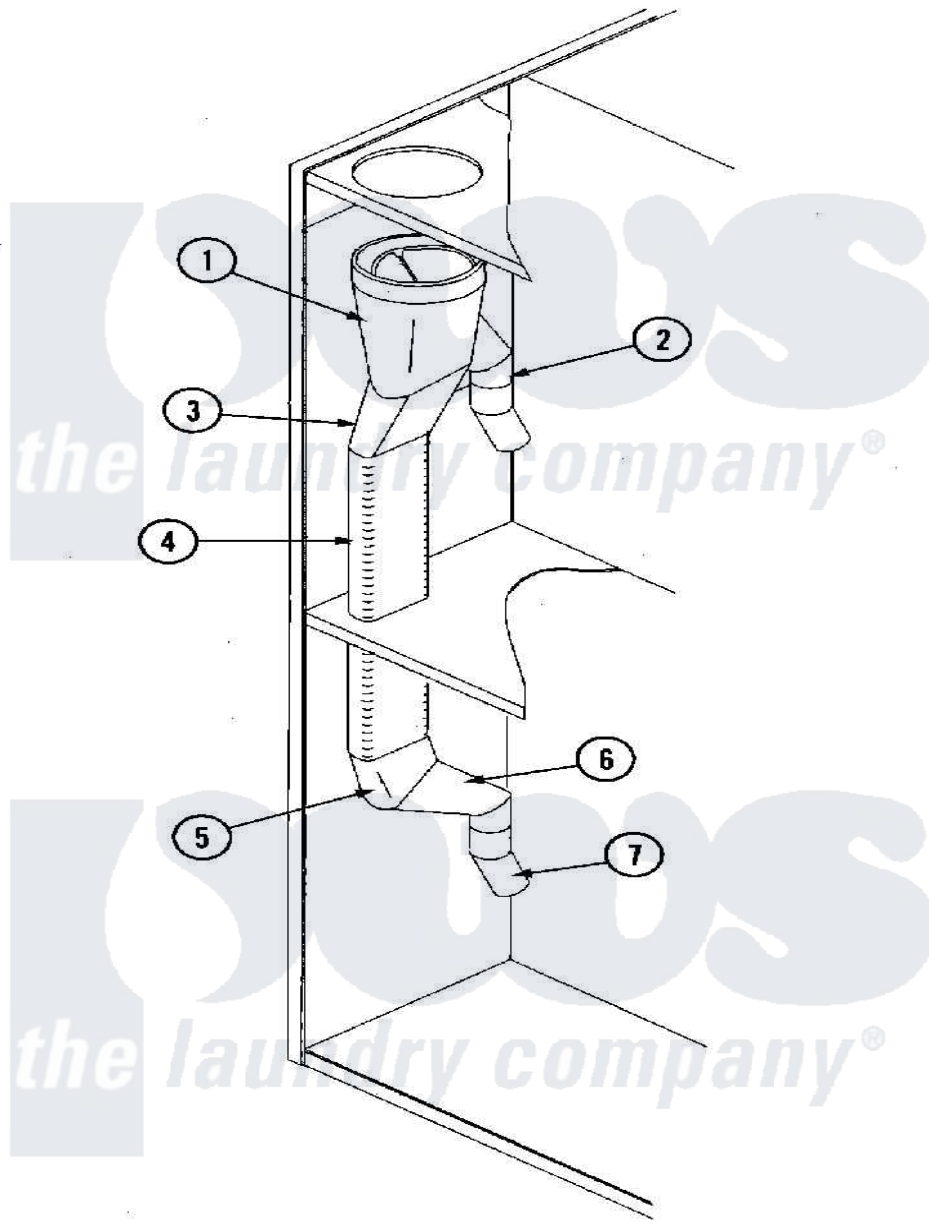

Maytag MLG32PDAWA 17 - EXHAUST DUCTING ASSEMBLY

Maytag [Commercial Maytag MLG32PDAWA Dryer Parts](#) Parts Diagram 17 - EXHAUST DUCTING ASSEMBLY
 Click on the part number to view part

Item	Original Part Number	Replaced By	Status	Part Description
000	W10124350		Not Available	ORDER PARTS FROM AMERICAN DRYER CORP AT 508-678-9000
001	A143535	143535		8 X 6 X
002	A143536	143536		6 Diameter 45
003	A145327		Not Available	BOOT, STRAIGHT (6" RD X 7" OV)
004	A145539		Not Available	DUCT (15 1/2")
005	A143537	143537		7 Oval 45
006	A143538	143538		6 Diameter X 7
007	A117505	117505		Aluminum H
"	A143536	143536		6 Diameter 45