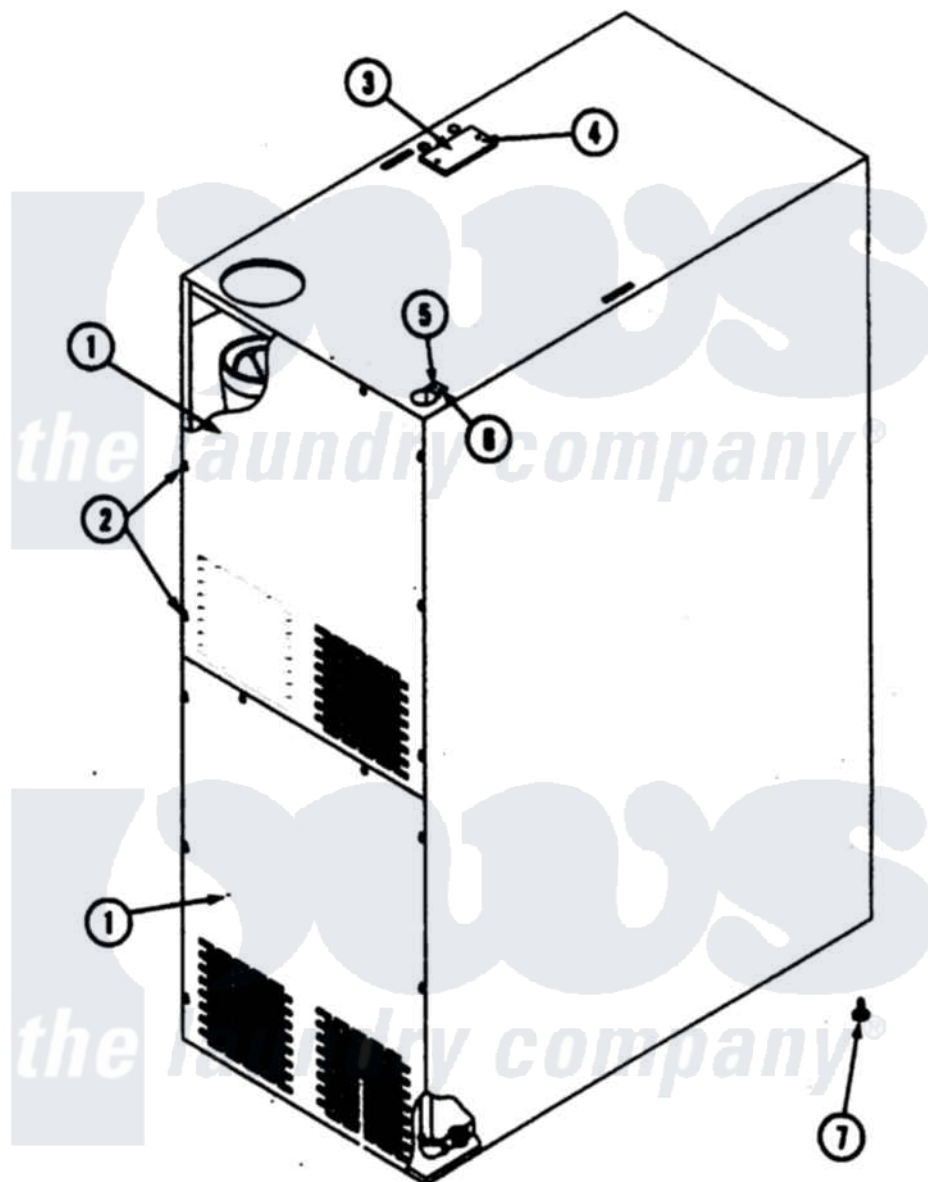

Maytag MLG32PDAWA 18 - BACKGUARD ASSEMBLY

Maytag [Commercial Maytag MLG32PDAWA Dryer Parts](#) Parts Diagram 18 - BACKGUARD ASSEMBLY
 Click on the part number to view part

Item	Original Part Number	Replaced By	Status	Part Description
000	W10124350		Not Available	ORDER PARTS FROM AMERICAN DRYER CORP AT 508-678-9000
001	NLA		Not Available	PANEL, BACK
002	A150301	150301		8-18 X 7
003	A315014	315014		320 330 43
004	A150301	150301		8-18 X 7
005	A318702	318702		230 530 To
006	A150300	5307527001		Switch
007	A103500	103500		LEVELING L