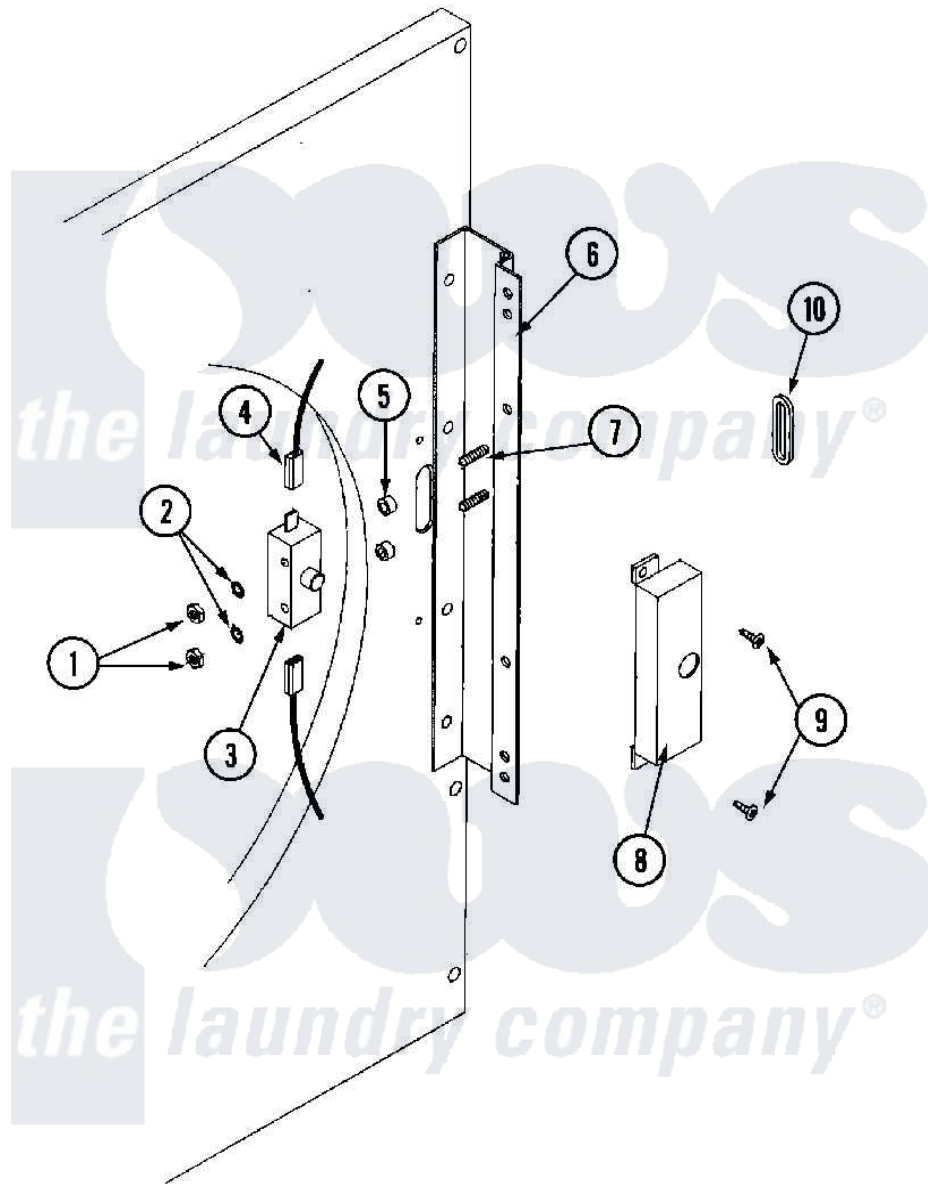

Maytag MLG32PDAWA 19 - DOOR SWITCH ASSEMBLY

Maytag Commercial Maytag MLG32PDAWA Dryer Parts Parts Diagram 19 - DOOR SWITCH ASSEMBLY
 Click on the part number to view part

Item	Original Part Number	Replaced By	Status	Part Description
000	W10124350		Not Available	ORDER PARTS FROM AMERICAN DRYER CORP AT 508-678-9000
001	A152013	152013		6-32 Hex N
002	A153008	153008		6 Split L
003	A137005	W10146741		SDS Door S
004	A121028	121028		1 4 X .032
005	A154281	154281		3 8 Stand
006	A800448	800448		12 1 2 Ma
007	A153565	153565		6-32 X 1 S
008	A881246	W10148254		Main Door
009	A150201	150201		10-32 X 1
010	A121405	121405		Rubber Gro