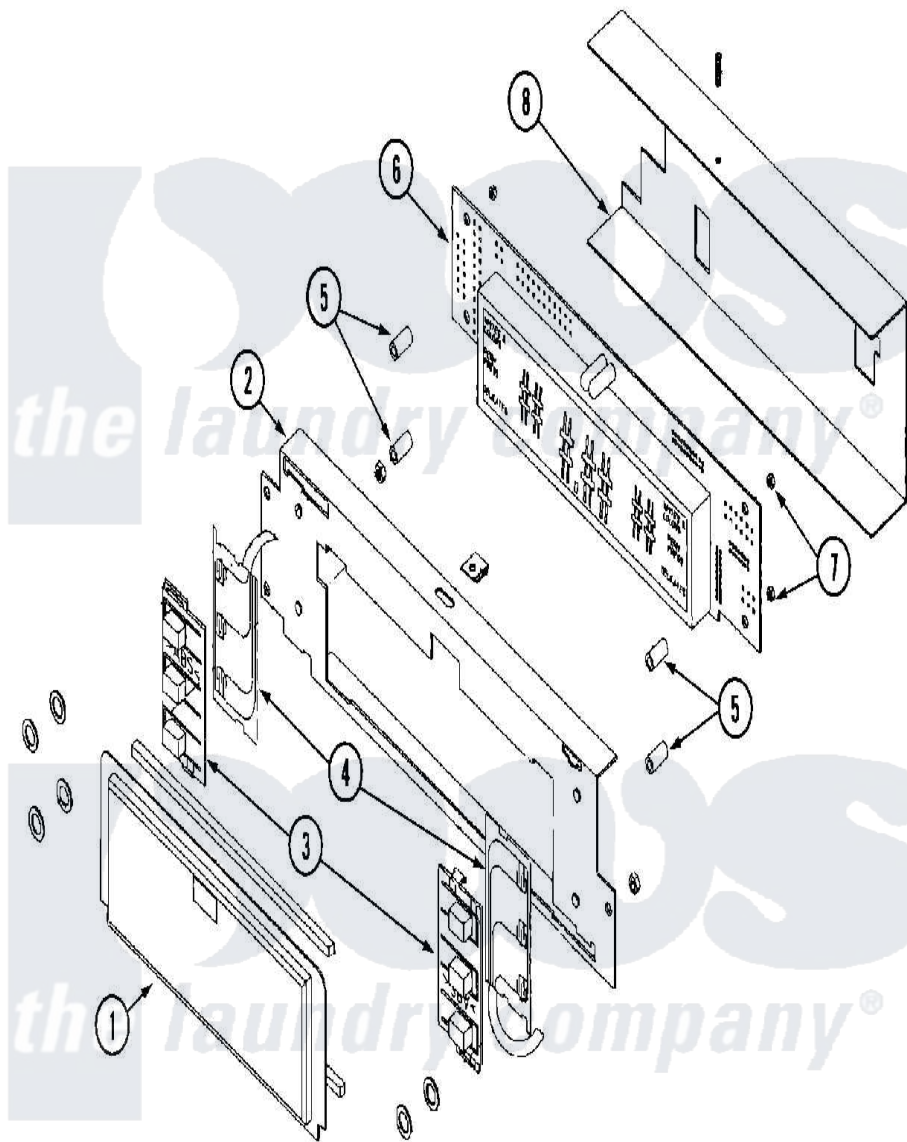

Maytag MLG32PDAWA 20 - MICROPROCESSOR ASSEMBLY

Maytag [Commercial Maytag MLG32PDAWA Dryer Parts](#) Parts Diagram 20 - MICROPROCESSOR ASSEMBLY
 Click on the part number to view part

Item	Original Part Number	Replaced By	Status	Part Description
000	-----		Not Available	DRYER CORP AT 508-678-9000
"	NLA		Not Available	ORDER PARTS FROM AMERICAN
001	A112543	W10146649		Maytag Dis
002	A800937	W10147067		Ad-435 Mic
003	A112544		Not Available	MEMBRANE SWITCH (PUSH-BUTTON)
004	A112541		Not Available	MOLEX, MEMBRANE SWITCH
005	A154334		Not Available	STAND-OFF (1/2" X 1/4")
006	A137239		Not Available	MICROPROCESSOR BOARD (MLG/PDB)
"	A137244		Not Available	MICROPROCESSOR BOARD (MLG/PDA) (AFTER SER.No.827785UD - WHT)
"	A882026	W10148563		435 MP Boa
007	A152013	152013		6-32 Hex N
008	A311514	W10146812		Ad-435 Mic