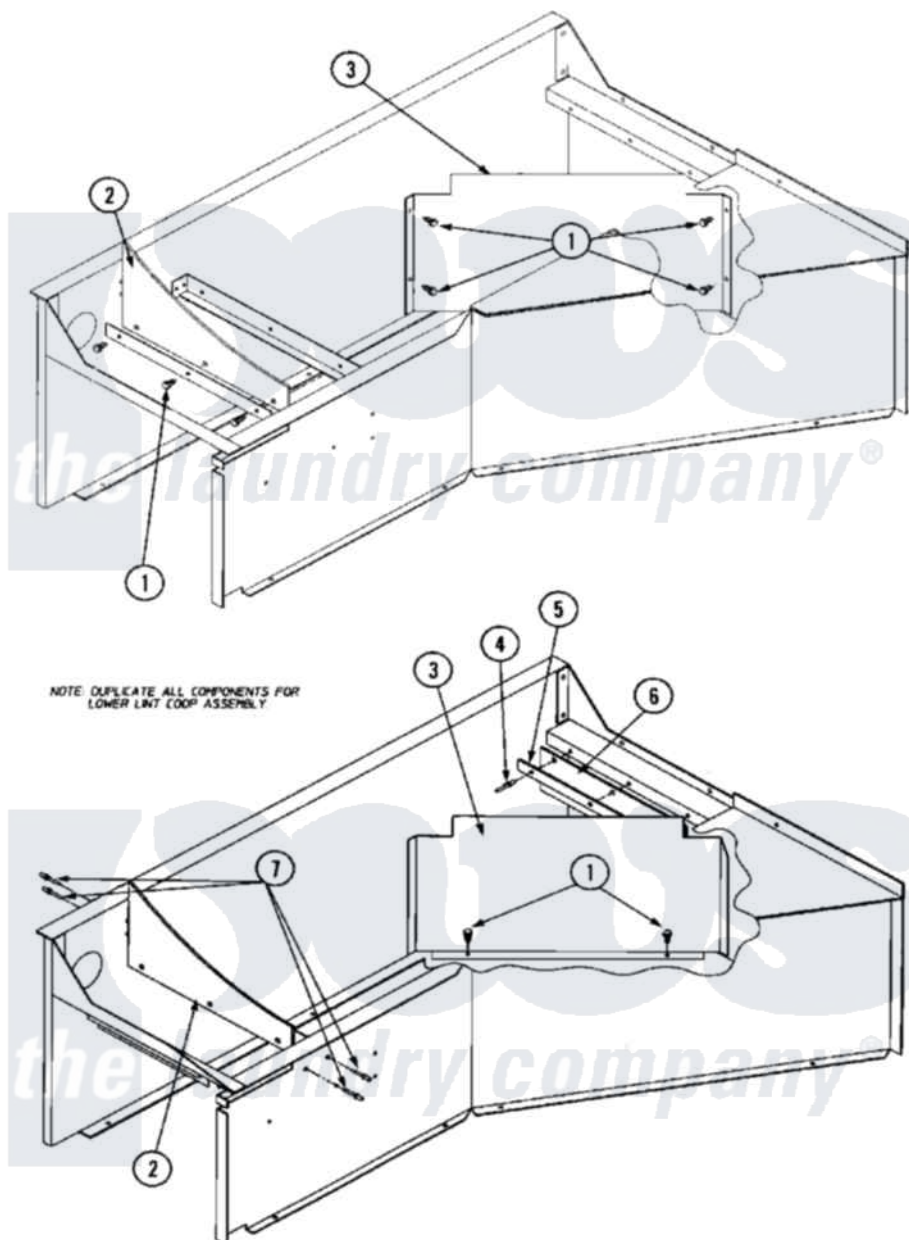

Maytag MLG32PDAWA 21 - LINT COOP ASSEMBLY

Maytag [Commercial Maytag MLG32PDAWA Dryer Parts](#) Parts Diagram 21 - LINT COOP ASSEMBLY
 Click on the part number to view part

Item	Original Part Number	Replaced By	Status	Part Description
000	W10124350		Not Available	ORDER PARTS FROM AMERICAN DRYER CORP AT 508-678-9000
001	A150300	5307527001		Switch
002	A881245	W10148253		435 Front
"	A882249	W10148659		Ad-435 Wir
003	A311527		Not Available	BAFFLE, LINT COOP
004	A154200	154200		5 32 RIVE
005	A317650		Not Available	RETAINER, FELT SEAL
006	A116012	116012		2 1/2 X 10
007	A154200	154200		5 32 RIVE
008	A800979			Lint Coop Weldment