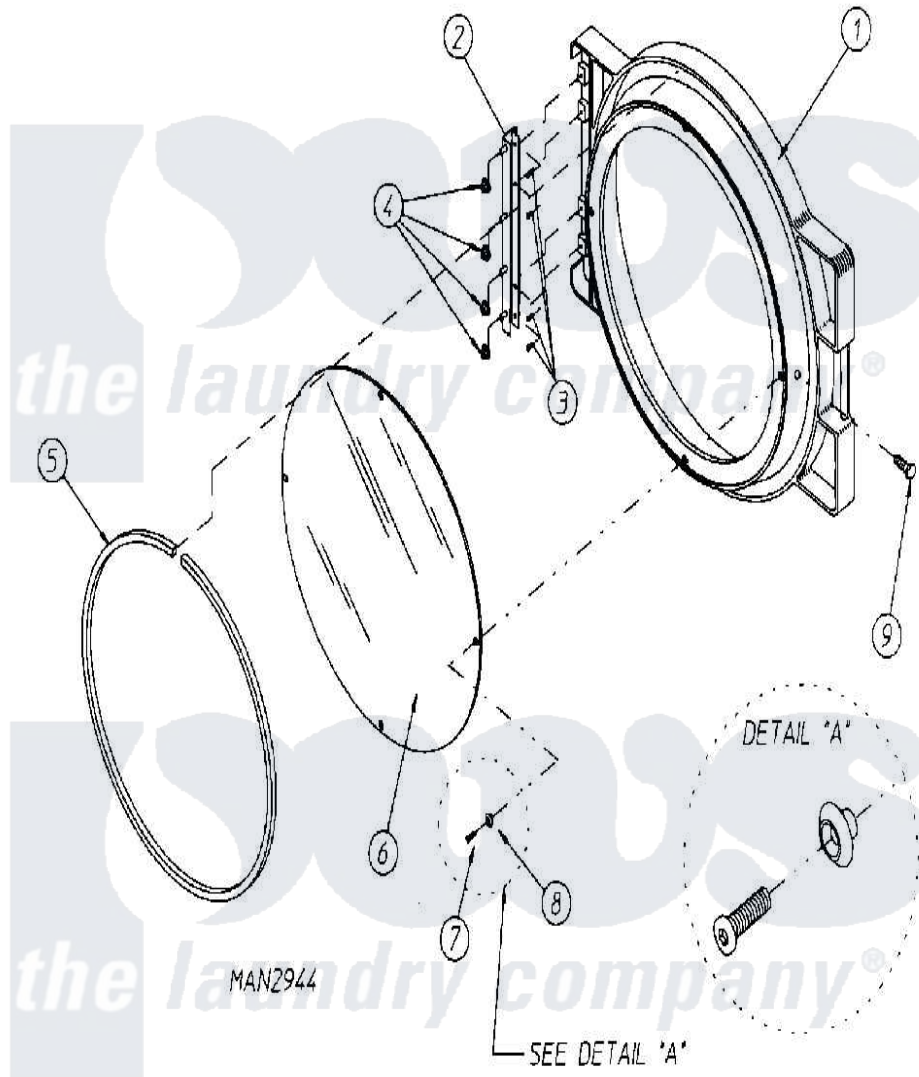

# Maytag MLG32PDAWA 22 - DOOR ASSEMBLY

Maytag [Commercial Maytag MLG32PDAWA Dryer Parts](#) Parts Diagram 22 - DOOR ASSEMBLY  
 Click on the part number to view part

Item	Original Part Number	Replaced By	Status	Part Description
000	W10124350		Not Available	ORDER PARTS FROM AMERICAN DRYER CORP AT 508-678-9000
001	<a href="#">A103062</a>			Hinge Pin
"	A881422		Not Available	DOOR ASSEMBLY COMPLETE (BLK) (INCL ITEM No.'S 1 & 5 THRU 9)
"	<a href="#">A882963</a>			Door Frame
002	A800448	<a href="#">800448</a>		12 1 2 Ma
"	A801524		Not Available	BLACK DOOR HINGE
003	A150410	<a href="#">MC80MD</a>		Elmntsurf
004	A152014	<a href="#">152014</a>		1 4-20 Ser
005	A102349		Not Available	GASKET, DOOR (69 1/2")
"	A170730	<a href="#">170730</a>		10.3 Oz Cl
006	A102212	<a href="#">102212</a>		Main Door
007	A150448	<a href="#">150448</a>		10-32 X 1
008	A170319	<a href="#">170319</a>		Door Glass
009	A150431	<a href="#">150431</a>		10x7 16 D