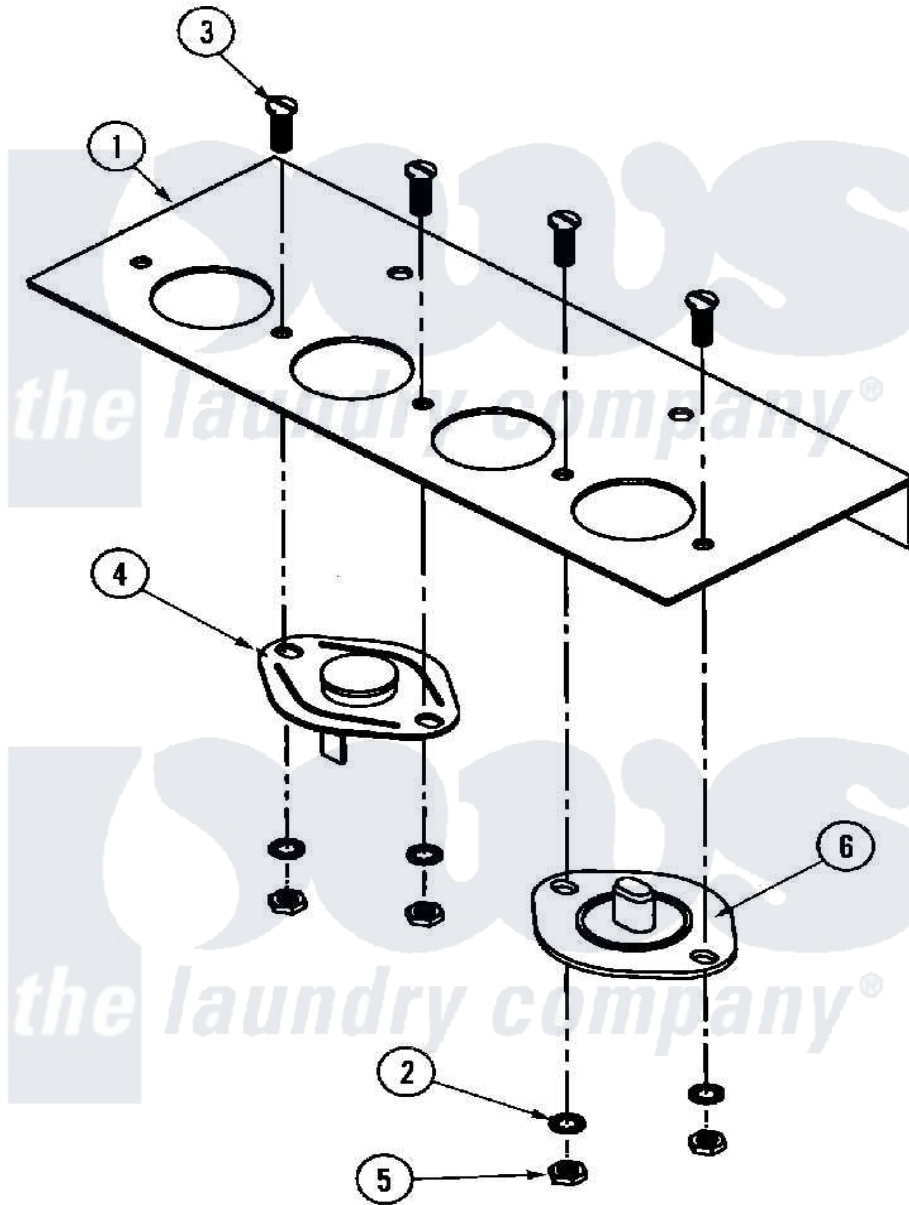

**Maytag MLG32PDAWA 24 - TEMP. SENSOR BRACKET ASSY.  
(MLG32PDBWx)**

Maytag [Commercial Maytag MLG32PDAWA Dryer Parts](#) Parts Diagram 24 - TEMP. SENSOR BRACKET ASSY.  
(MLG32PDBWx)

[Click on the part number to view part](#)

| Item | Original Part Number | Replaced By               | Status        | Part Description                                     |
|------|----------------------|---------------------------|---------------|--|
| 000  | W10124350            |                           | Not Available | ORDER PARTS FROM AMERICAN DRYER CORP AT 508-678-9000 |
| 001  | A311505              | <a href="#">W10146809</a> |               | Ad-435 Sen   |
| "    | A882186              | <a href="#">882186</a>    |               | 435B Senso   |
| 002  | A153010              | <a href="#">153010</a>    |               | 6 Internal   |
| 003  | A150005              | <a href="#">150005</a>    |               | 6-32 X 1 4   |
| 004  | A130118              |                           | Not Available | THERMOSTAT (170 DEGREE)                              |
| 005  | A152000              | <a href="#">152000</a>    |               | 6-32 HEX N   |
| 006  | A130117              |                           | Not Available | THERMISTER   |
| 007  | A821987              | <a href="#">821987</a>    |               | ADG-435 To   |
| "    | A921988              |                           | Not Available | HARNES, SENSOR (LWR)                                 |