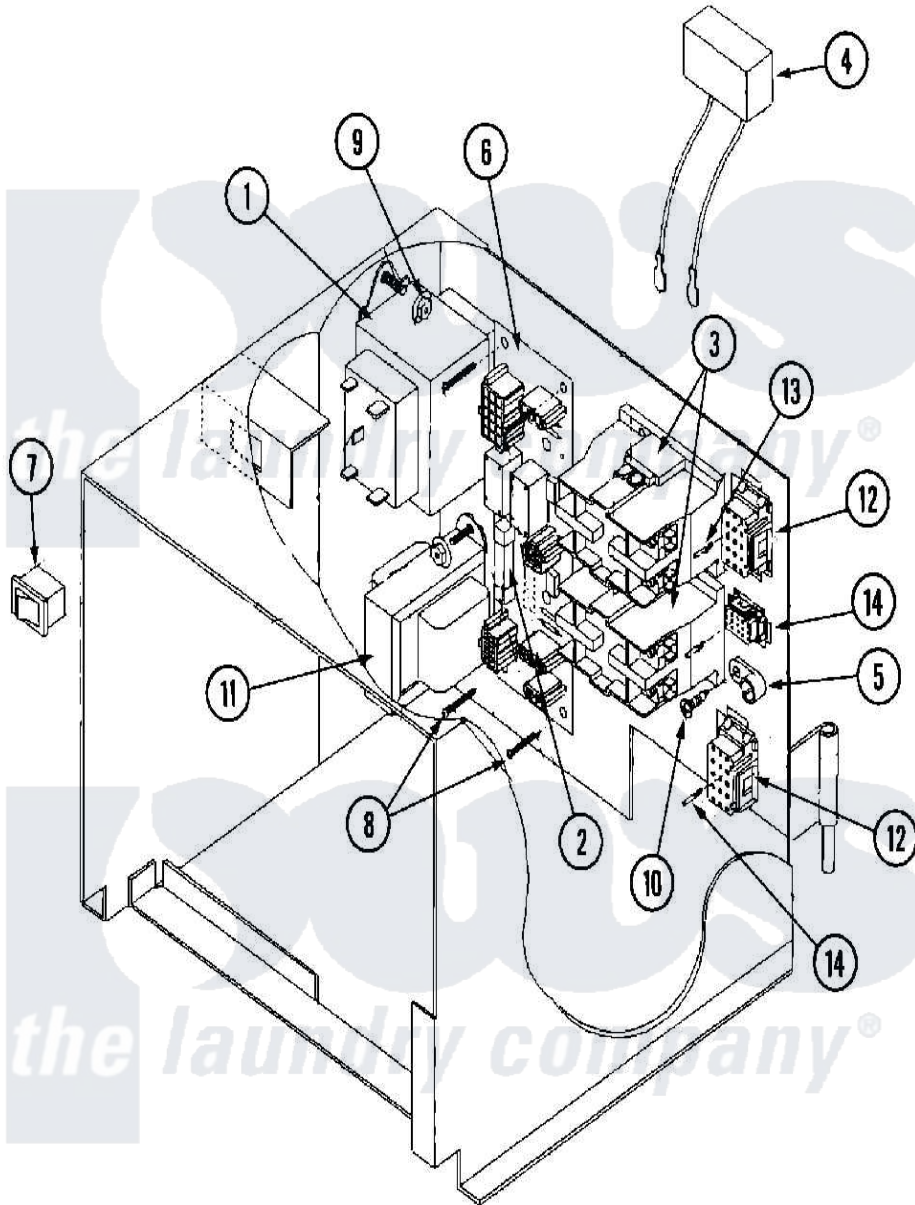

Maytag MLG32PDAWW 02 - CONTROL BOX ASSEMBLY

Maytag Commercial Maytag MLG32PDAWW Dryer Parts Parts Diagram 02 - CONTROL BOX ASSEMBLY
 Click on the part number to view part

Item	Original Part Number	Replaced By	Status	Part Description
000	W10124350		Not Available	ORDER PARTS FROM AMERICAN DRYER CORP AT 508-678-9000
001	A132068	W10146736		Transformer
002	A136057	W10146739		0.5 A 250
003	A132475	W10146737		SQ D Dp 24
004	A824828	W10147397		RC Network
005	A121010	121010		14-4 Termi
006	A137241	W10146744		435 Connec
007	A122401	122401		Rocker Sty
008	A150005	150005		6-32 X 1 4
009	A151001	W10146764		8-32 Pal N
010	A150300	5307527001		Switch
011	A821982	821982		ADG-435 24
012	A122626	122626		15P Umnl C
013	A122705	122705		Umnl Sok 2
014	A122631	122631		06P Umnl C