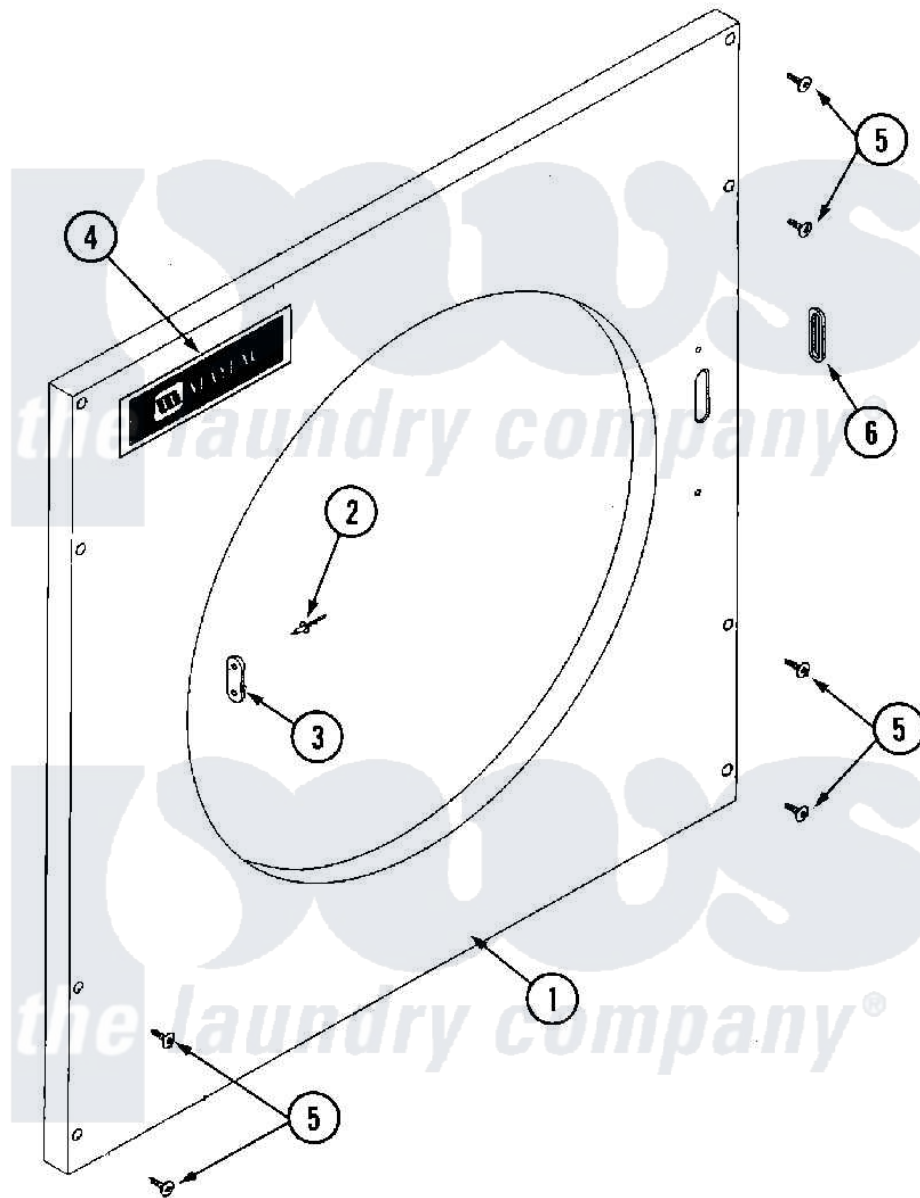

# Maytag MLG32PDAWW 03 - UPPER FRONT PANEL ASSEMBLY

Maytag [Commercial Maytag MLG32PDAWW Dryer Parts](#) Parts Diagram 03 - UPPER FRONT PANEL ASSEMBLY  
 Click on the part number to view part

| Item | Original Part Number | Replaced By               | Status        | Part Description                                     |
|------|----------------------|---------------------------|---------------|--|
| 000  | W10124350            |                           | Not Available | ORDER PARTS FROM AMERICAN DRYER CORP AT 508-678-9000 |
| 001  | A881973              | <a href="#">881973</a>    |               | White 320  |
| "    | A881974              |                           | Not Available | PANEL, FRONT (UPR-ALM)                               |
| "    | A882182              | <a href="#">W10148628</a> |               | Bisque 320   |
| 002  | A154215              | <a href="#">154215</a>    |               | 5 32 X 1 4   |
| 003  | A170330              |                           | Not Available | LATCH, DOOR (FRICTION)                               |
| 004  | A311122              | <a href="#">W10146808</a> |               | Ad330-435  |
| "    | A882027              | <a href="#">W10148564</a> |               | Maytag Log   |
| 005  | A150309              | <a href="#">W10146761</a> |               | 10-16 X 1  |
| 006  | A121405              | <a href="#">121405</a>    |               | Rubber Gro   |