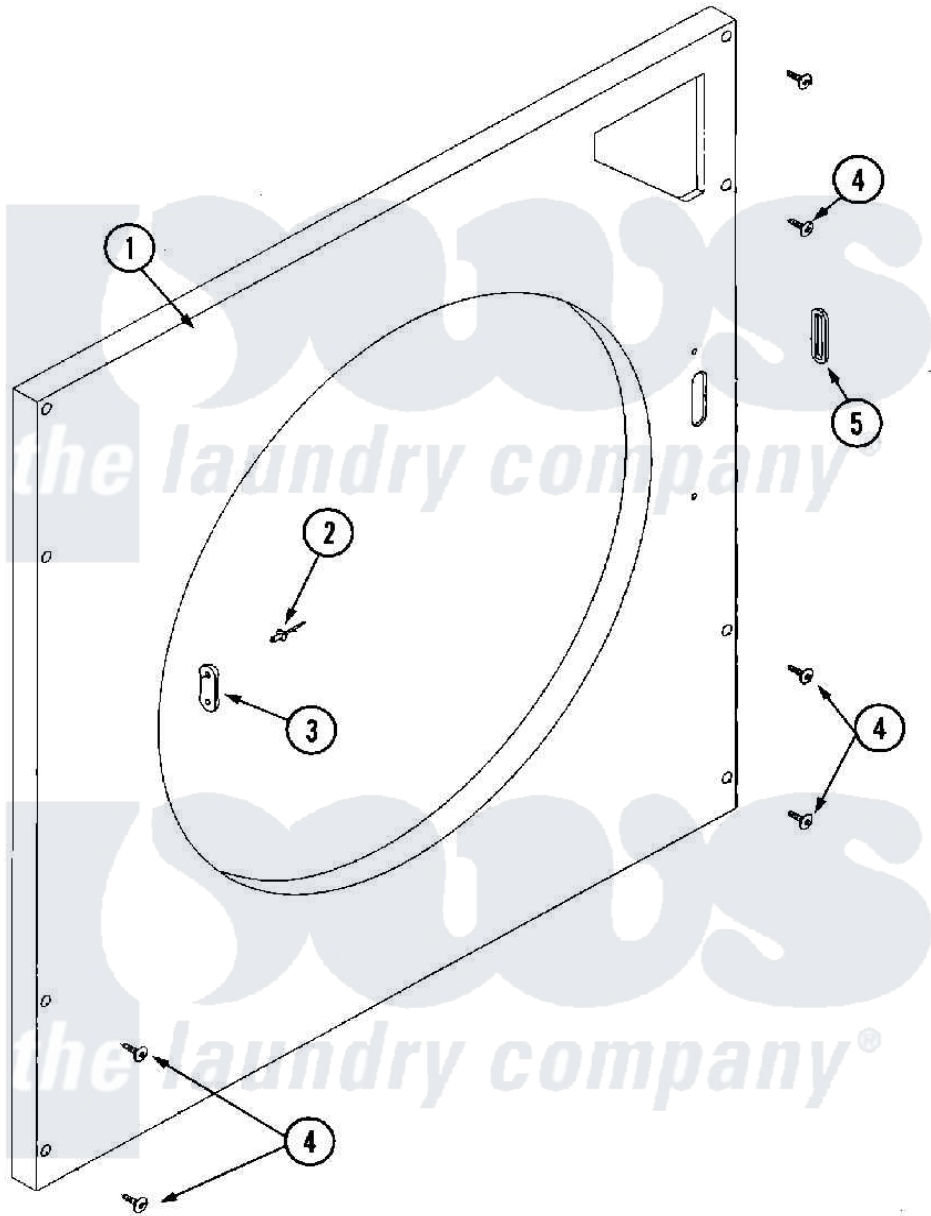

Maytag MLG32PDAWW 04 - LOWER FRONT PANEL ASSEMBLY

Maytag [Commercial Maytag MLG32PDAWW Dryer Parts](#) Parts Diagram 04 - LOWER FRONT PANEL ASSEMBLY
 Click on the part number to view part

Item	Original Part Number	Replaced By	Status	Part Description
000	W10124350		Not Available	ORDER PARTS FROM AMERICAN DRYER CORP AT 508-678-9000
001	A882061	W10148584		320 Thru 4
"	A882062		Not Available	PANEL, FRONT (LWR-ALM)
"	A882183	W10148629		320 Thru 4
002	A154215	154215		5 32 X 1 4
003	A170330		Not Available	LATCH, DOOR (FRICTION)
004	A150309	W10146761		10-16 X 1
005	A121405	121405		Rubber Gro