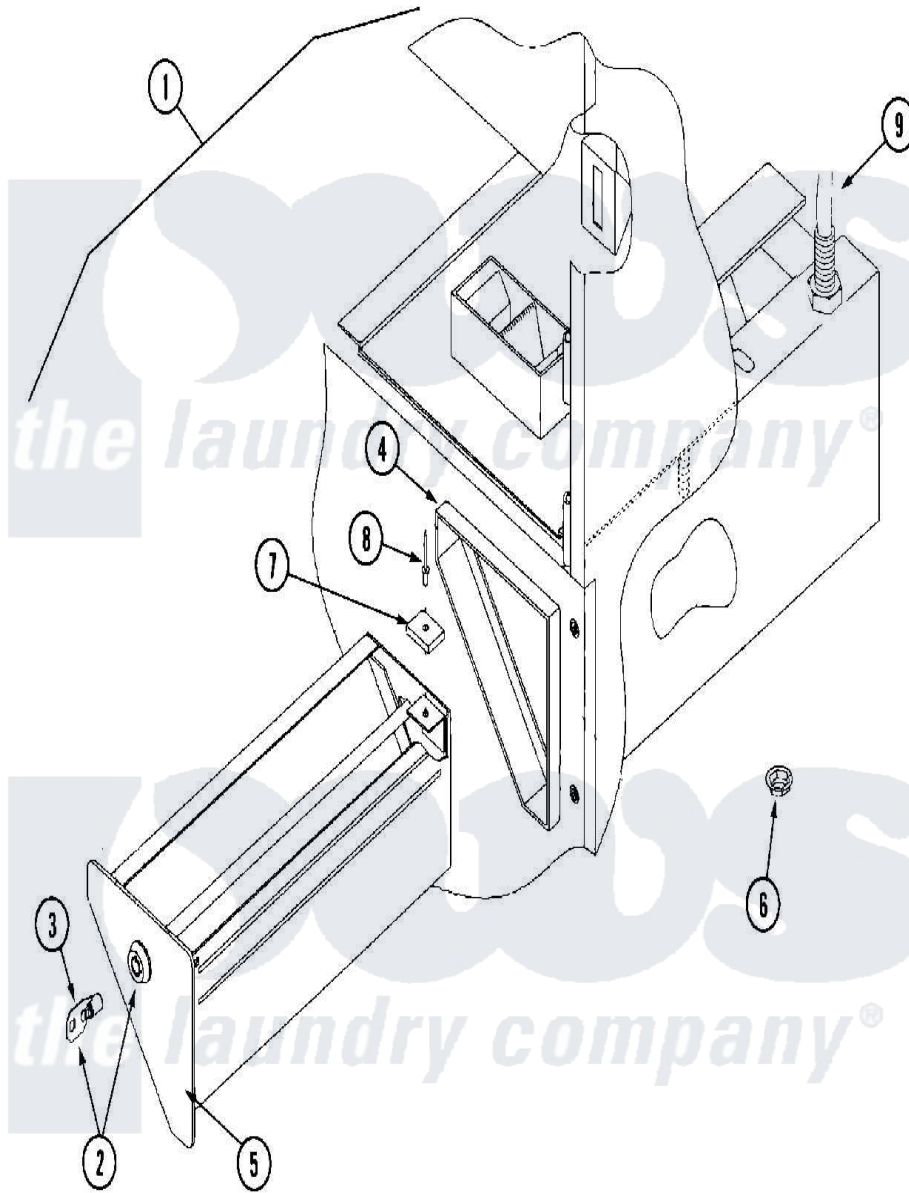

Maytag MLG32PDAWW 05 - COIN VAULT ASSEMBLY

Maytag [Commercial Maytag MLG32PDAWW Dryer Parts](#) Parts Diagram 05 - COIN VAULT ASSEMBLY
 Click on the part number to view part

Item	Original Part Number	Replaced By	Status	Part Description
000	W10124350		Not Available	ORDER PARTS FROM AMERICAN DRYER CORP AT 508-678-9000
001	A881981	W10148545		White Ad-4
"	A881982	W10148546		Beige Ad-4
"	A882063	W10148585		White Ad-4
002	A160036	160036		SeCurity C
003	A160136	160136		Replacement
004	A801519	801519		Ad-435 Coi
"	A881975	W10148539		White 320
"	A881976	W10148540		Beige 320
"	A882064	W10148586		Beige Ad-4
005	A882028	882028		Ad 330 435
"	A882029	W10148565		Ad 330 435
"	A882184	W10148630		Ad 330 435
006	A152014	152014		1 4-20 Ser
007	102103			(PRIOR SER.No.828113UH -

007	102102		WHT)
"	A102102	102102	Door Magnet
"	NLA		Not Available MAGNET
008	A154215	154215	5 32 X 1 4
009	A824807	824807	Rotational
"	A884807		Not Available SWITCH, SENSOR