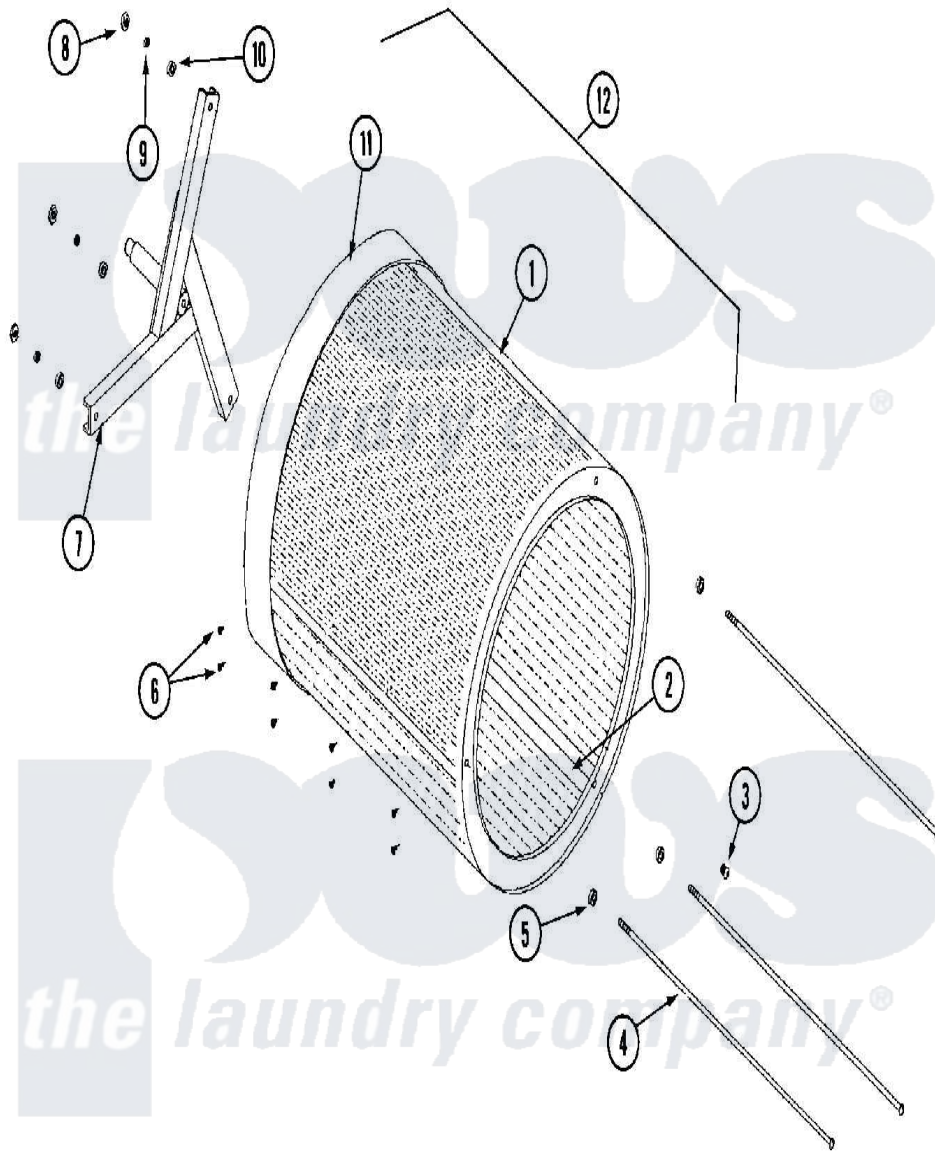

Maytag MLG32PDAWW 10 - TUMBLER AND SUPPORT ASSEMBLY

Maytag [Commercial Maytag MLG32PDAWW Dryer Parts](#) Parts Diagram 10 - TUMBLER AND SUPPORT ASSEMBLY
 Click on the part number to view part

Item	Original Part Number	Replaced By	Status	Part Description
000	W10124350		Not Available	ORDER PARTS FROM AMERICAN DRYER CORP AT 508-678-9000
001	A800722	800722		330 430 Tb
"	A882192	W10148632		435B Tumbler
002	A301315	W10146782		285 330 23
"	A301316	301316		330 285 23
003	A150518	150518		5 16-18 X
004	A100915	100915		3 8-16 X 3
"	A882050	W10148581		31 Tierod
005	A153001	153001		5 16 Flat
"	A153004	153004		3 8 X 1
006	A150309	W10146761		10-16 X 1
007	A850064	850064		Ad-430 Tumbler
008	A152004	8182933		Nut, Hex
"	A152005	152005		3 8-16 Hex
009	A153002	8182939		Washer, Lock

"	A153005	153005	3 8 Split
010	A153001	153001	5 16 Flat
"	A153004	153004	3 8 X 1
011	A116003	116003	Felt Seal
"	A401010	401010	3M 847 CO
012	A800797	800797	435 Tumbler
"	A882180	W10148626	435B Tumbler