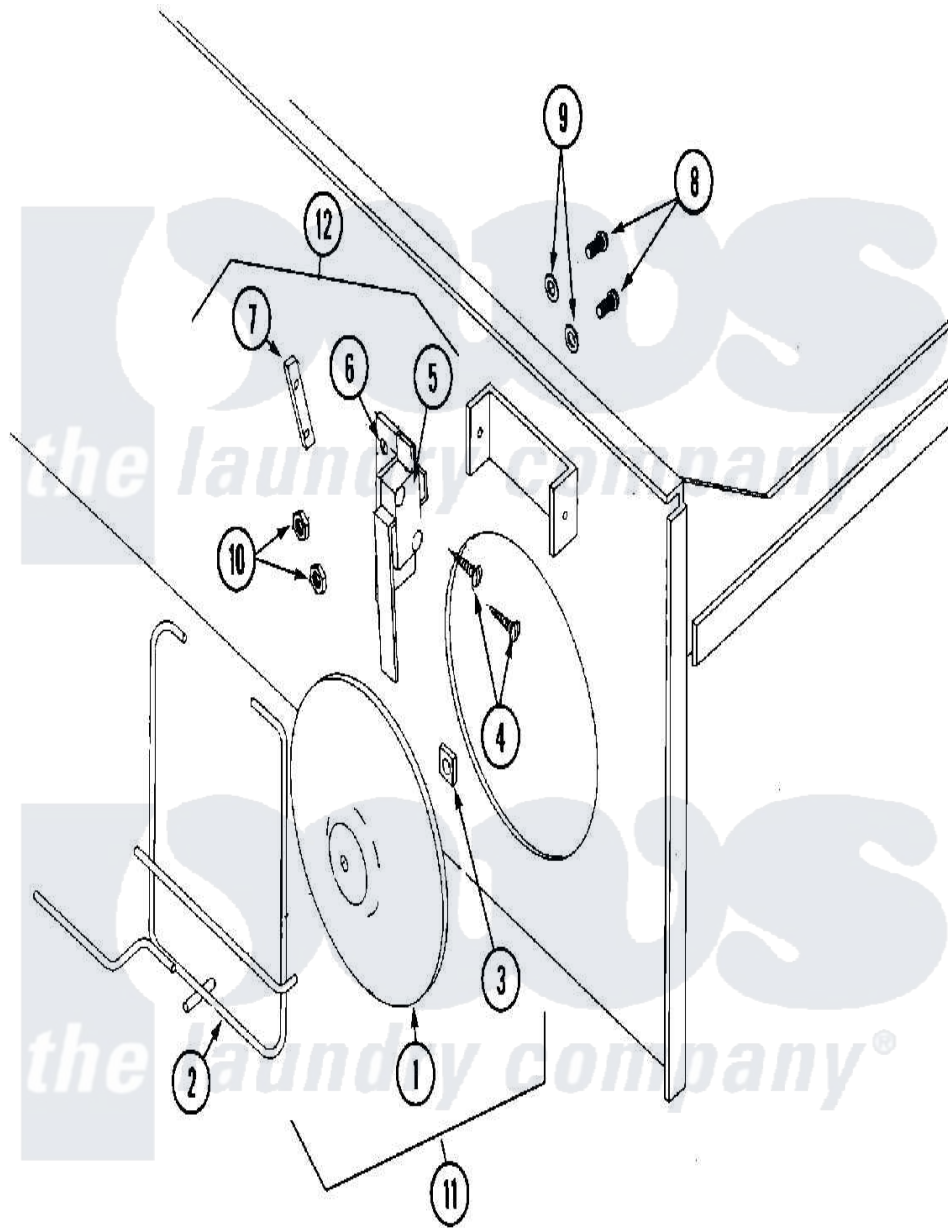

Maytag MLG32PDAWW 16 - SAIL SWITCH ASSEMBLY

Maytag [Commercial Maytag MLG32PDAWW Dryer Parts](#) Parts Diagram 16 - SAIL SWITCH ASSEMBLY
 Click on the part number to view part

Item	Original Part Number	Replaced By	Status	Part Description
000	W10124350		Not Available	ORDER PARTS FROM AMERICAN DRYER CORP AT 508-678-9000
001	A319206		Not Available	DAMPER, SAIL SWITCH
002	A105550	W10146642		320 330 43
003	A154002	154002		1 8 Push O
004	A150303	150303		4 X 3 4 P
005	A122200	122200		Sail Switch
"	A802807	W10147081		320 330 43
006	A319208	319208		320 330 43
007	A154004	154004		Tinnerman
008	A150001	150001		6-32 X 1 2
009	A153010	153010		6 Internal
010	A152000	152000		6-32 HEX N
011	A802805		Not Available	SAIL SWITCH ROD & DAMPER ASSY. (INCL. ITEMS 1 THRU 3)