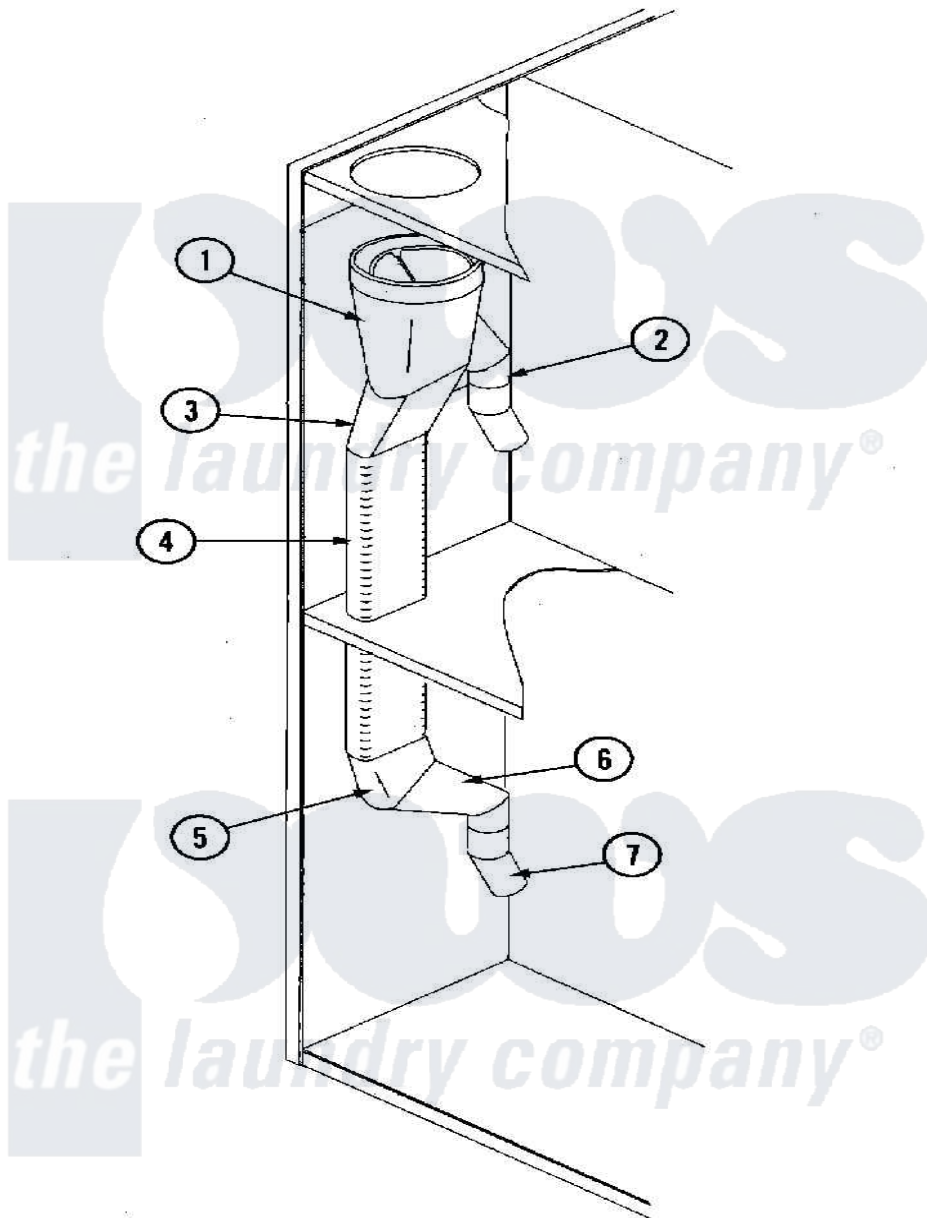

Maytag MLG32PDAWW 17 - EXHAUST DUCTING ASSEMBLY

Maytag [Commercial Maytag MLG32PDAWW Dryer Parts](#) Parts Diagram 17 - EXHAUST DUCTING ASSEMBLY
 Click on the part number to view part

Item	Original Part Number	Replaced By	Status	Part Description
000	W10124350		Not Available	ORDER PARTS FROM AMERICAN DRYER CORP AT 508-678-9000
001	A143535	143535		8 X 6 X
002	A143536	143536		6 Diameter 45
003	A145327		Not Available	BOOT, STRAIGHT (6" RD X 7" OV)
004	A145539		Not Available	DUCT (15 1/2")
005	A143537	143537		7 Oval 45
006	A143538	143538		6 Diameter X 7
007	A117505	117505		Aluminum H
"	A143536	143536		6 Diameter 45