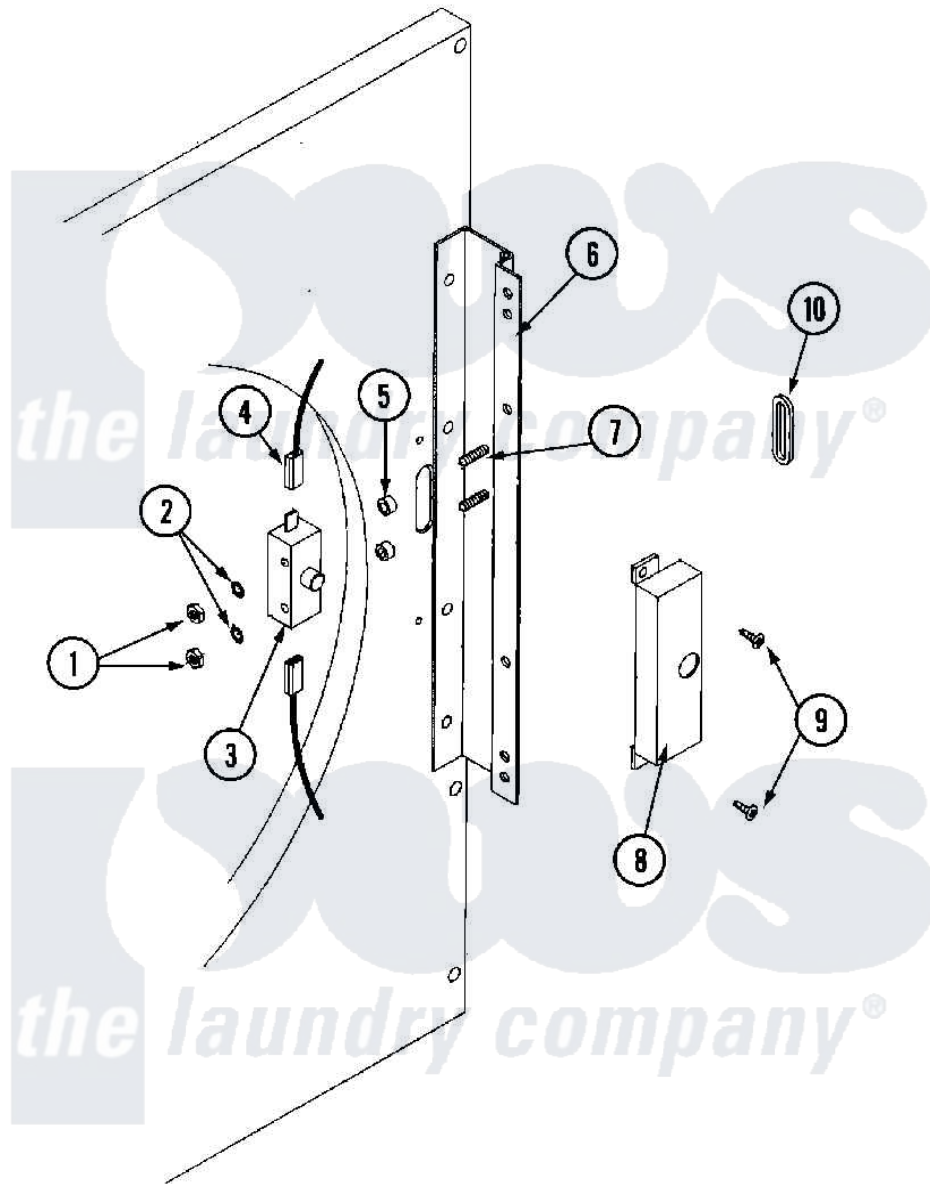

Maytag MLG32PDAWW 19 - DOOR SWITCH ASSEMBLY

Maytag Commercial Maytag MLG32PDAWW Dryer Parts Parts Diagram 19 - DOOR SWITCH ASSEMBLY
 Click on the part number to view part

Item	Original Part Number	Replaced By	Status	Part Description
000	W10124350		Not Available	ORDER PARTS FROM AMERICAN DRYER CORP AT 508-678-9000
001	A152013	152013		6-32 Hex N
002	A153008	153008		6 Split L
003	A137005	W10146741		SDS Door S
004	A121028	121028		1 4 X .032
005	A154281	154281		3 8 Stand
006	A800448	800448		12 1 2 Ma
007	A153565	153565		6-32 X 1 S
008	A881246	W10148254		Main Door
009	A150201	150201		10-32 X 1
010	A121405	121405		Rubber Gro