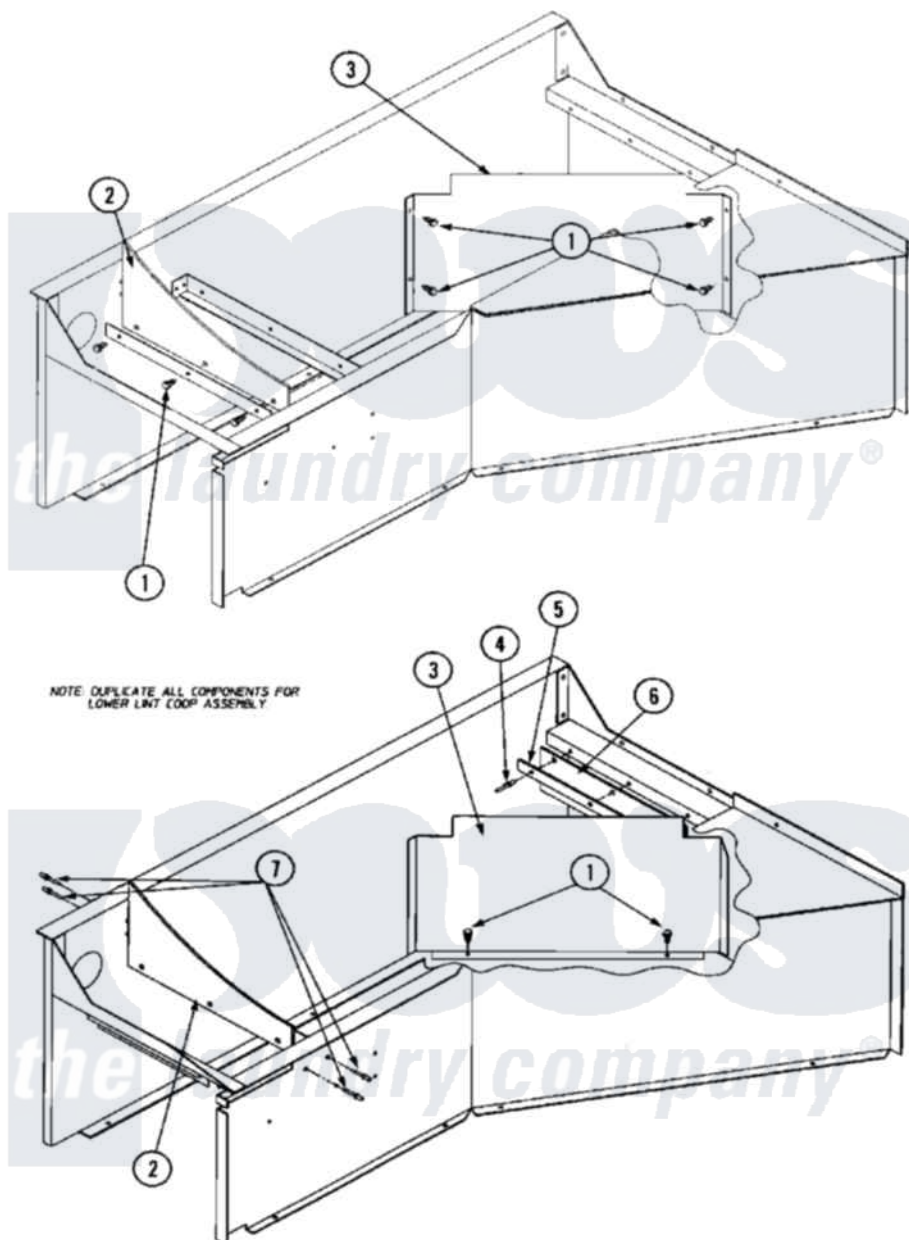

Maytag MLG32PDAWW 21 - LINT COOP ASSEMBLY

Maytag [Commercial Maytag MLG32PDAWW Dryer Parts](#) Parts Diagram 21 - LINT COOP ASSEMBLY
 Click on the part number to view part

Item	Original Part Number	Replaced By	Status	Part Description
000	W10124350		Not Available	ORDER PARTS FROM AMERICAN DRYER CORP AT 508-678-9000
001	A150300	5307527001		Switch
002	A881245	W10148253		435 Front
"	A882249	W10148659		Ad-435 Wir
003	A311527		Not Available	BAFFLE, LINT COOP
004	A154200	154200		5 32 RIVE
005	A317650		Not Available	RETAINER, FELT SEAL
006	A116012	116012		2 1/2 X 10
007	A154200	154200		5 32 RIVE
008	A800979			Lint Coop Weldment