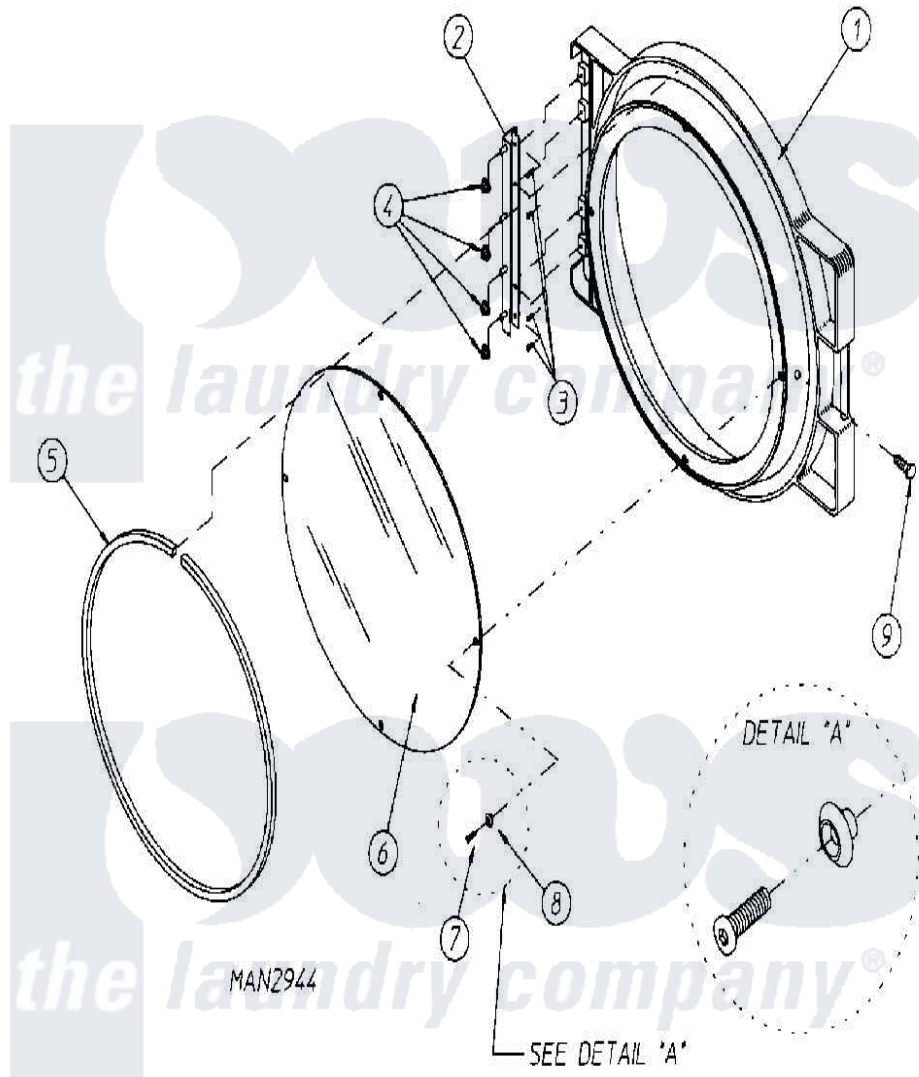

Maytag MLG32PDAWW 22 - DOOR ASSEMBLY

Maytag [Commercial Maytag MLG32PDAWW Dryer Parts](#) Parts Diagram 22 - DOOR ASSEMBLY
 Click on the part number to view part

Item	Original Part Number	Replaced By	Status	Part Description
000	W10124350		Not Available	ORDER PARTS FROM AMERICAN DRYER CORP AT 508-678-9000
001	A103062			Hinge Pin
"	A881422		Not Available	DOOR ASSEMBLY COMPLETE (BLK) (INCL ITEM No.'S 1 & 5 THRU 9)
"	A882963			Door Frame
002	A800448	800448		12 1 2 Ma
"	A801524		Not Available	BLACK DOOR HINGE
003	A150410	MC80MD		Elmntsurf
004	A152014	152014		1 4-20 Ser
005	A102349		Not Available	GASKET, DOOR (69 1/2")
"	A170730	170730		10.3 Oz Cl
006	A102212	102212		Main Door
007	A150448	150448		10-32 X 1
008	A170319	170319		Door Glass
009	A150431	150431		10x7 16 D