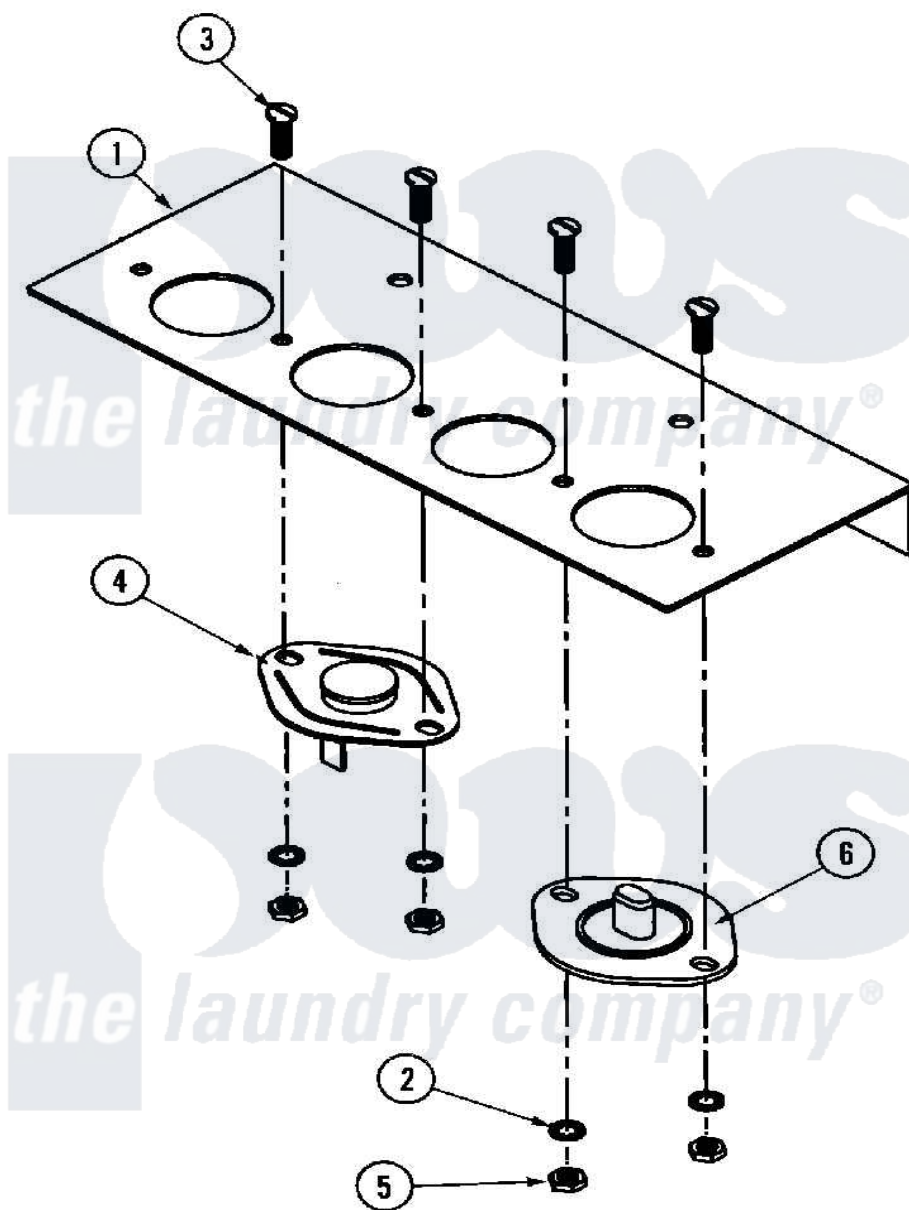

**Maytag MLG32PDAWW 24 - TEMP. SENSOR BRACKET ASSY.  
(MLG32PDBWx)**

Maytag [Commercial Maytag MLG32PDAWW Dryer Parts](#) Parts Diagram 24 - TEMP. SENSOR BRACKET ASSY.  
(MLG32PDBWx)

[Click on the part number to view part](#)

Item	Original Part Number	Replaced By	Status	Part Description
000	W10124350		Not Available	ORDER PARTS FROM AMERICAN DRYER CORP AT 508-678-9000
001	A311505	<a href="#">W10146809</a>		Ad-435 Sen
"	A882186	<a href="#">882186</a>		435B Senso
002	A153010	<a href="#">153010</a>		6 Internal
003	A150005	<a href="#">150005</a>		6-32 X 1 4
004	A130118		Not Available	THERMOSTAT (170 DEGREE)
005	A152000	<a href="#">152000</a>		6-32 HEX N
006	A130117		Not Available	THERMISTER
007	A821987	<a href="#">821987</a>		ADG-435 To
"	A921988		Not Available	HARNES, SENSOR (LWR)