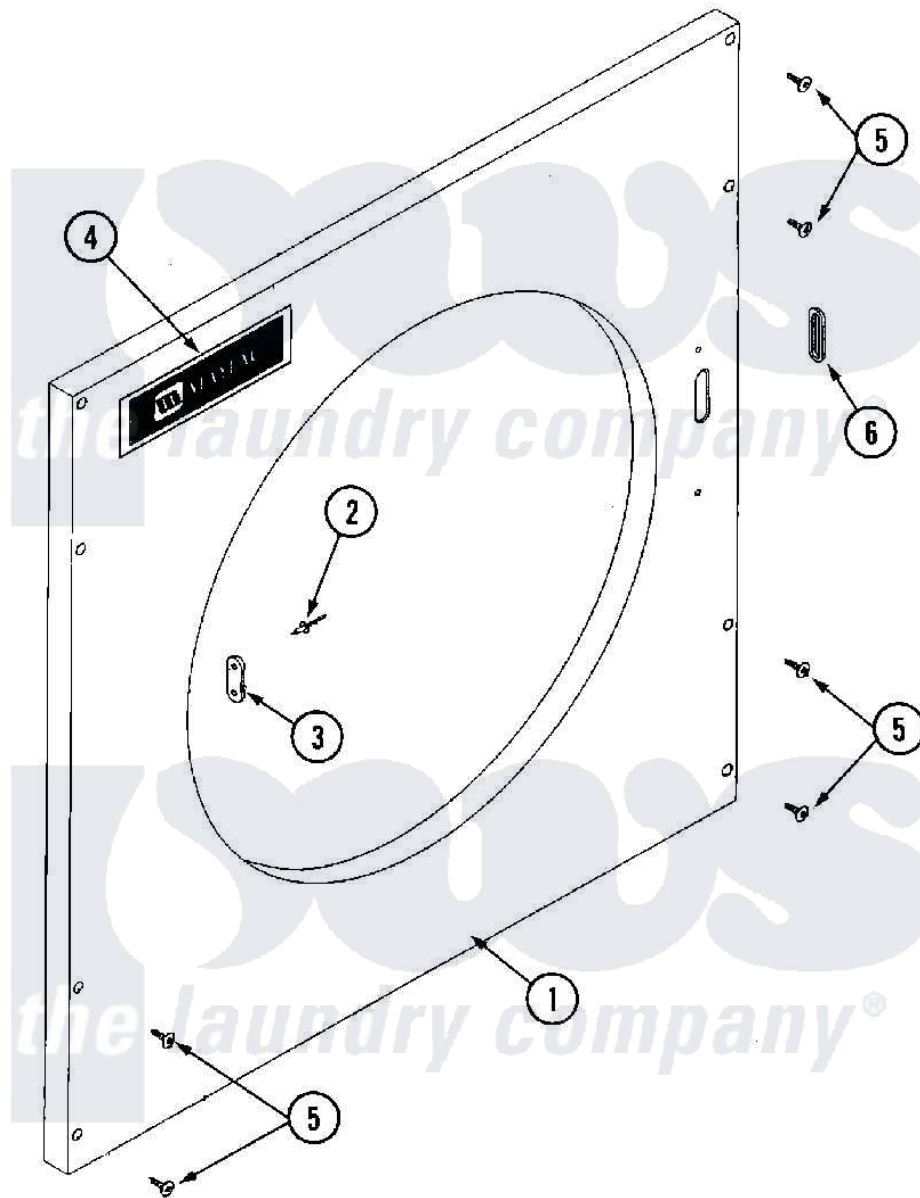

# Maytag MLG32PDBWA 03 - UPPER FRONT PANEL ASSEMBLY

Maytag Commercial Maytag MLG32PDBWA Dryer Parts Parts Diagram 03 - UPPER FRONT PANEL ASSEMBLY  
 Click on the part number to view part

Item	Original Part Number	Replaced By	Status	Part Description
000	W10124350		Not Available	ORDER PARTS FROM AMERICAN DRYER CORP AT 508-678-9000
001	A881973	<a href="#">881973</a>		White 320
"	A881974		Not Available	PANEL, FRONT (UPR-ALM)
"	A882182	<a href="#">W10148628</a>		Bisque 320
002	A154215	<a href="#">154215</a>		5 32 X 1 4
003	A170330		Not Available	LATCH, DOOR (FRICTION)
004	A311122	<a href="#">W10146808</a>		Ad330-435
"	A882027	<a href="#">W10148564</a>		Maytag Log
005	A150309	<a href="#">W10146761</a>		10-16 X 1
006	A121405	<a href="#">121405</a>		Rubber Gro