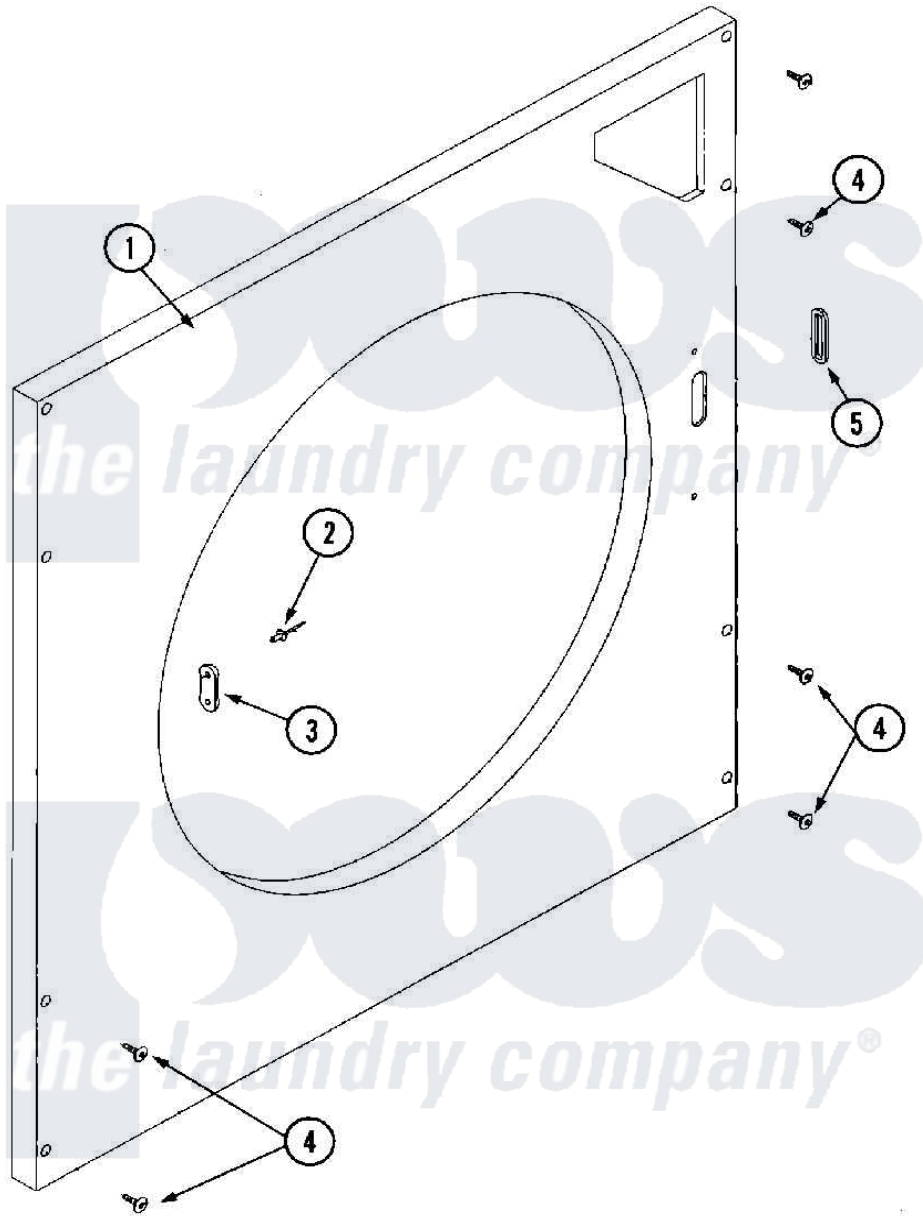

Maytag MLG32PDBWA 04 - LOWER FRONT PANEL ASSEMBLY

Maytag [Commercial Maytag MLG32PDBWA Dryer Parts](#) Parts Diagram 04 - LOWER FRONT PANEL ASSEMBLY
 Click on the part number to view part

Item	Original Part Number	Replaced By	Status	Part Description
000	W10124350		Not Available	ORDER PARTS FROM AMERICAN DRYER CORP AT 508-678-9000
001	A882061	W10148584		320 Thru 4
"	A882062		Not Available	PANEL, FRONT (LWR-ALM)
"	A882183	W10148629		320 Thru 4
002	A154215	154215		5 32 X 1 4
003	A170330		Not Available	LATCH, DOOR (FRICTION)
004	A150309	W10146761		10-16 X 1
005	A121405	121405		Rubber Gro