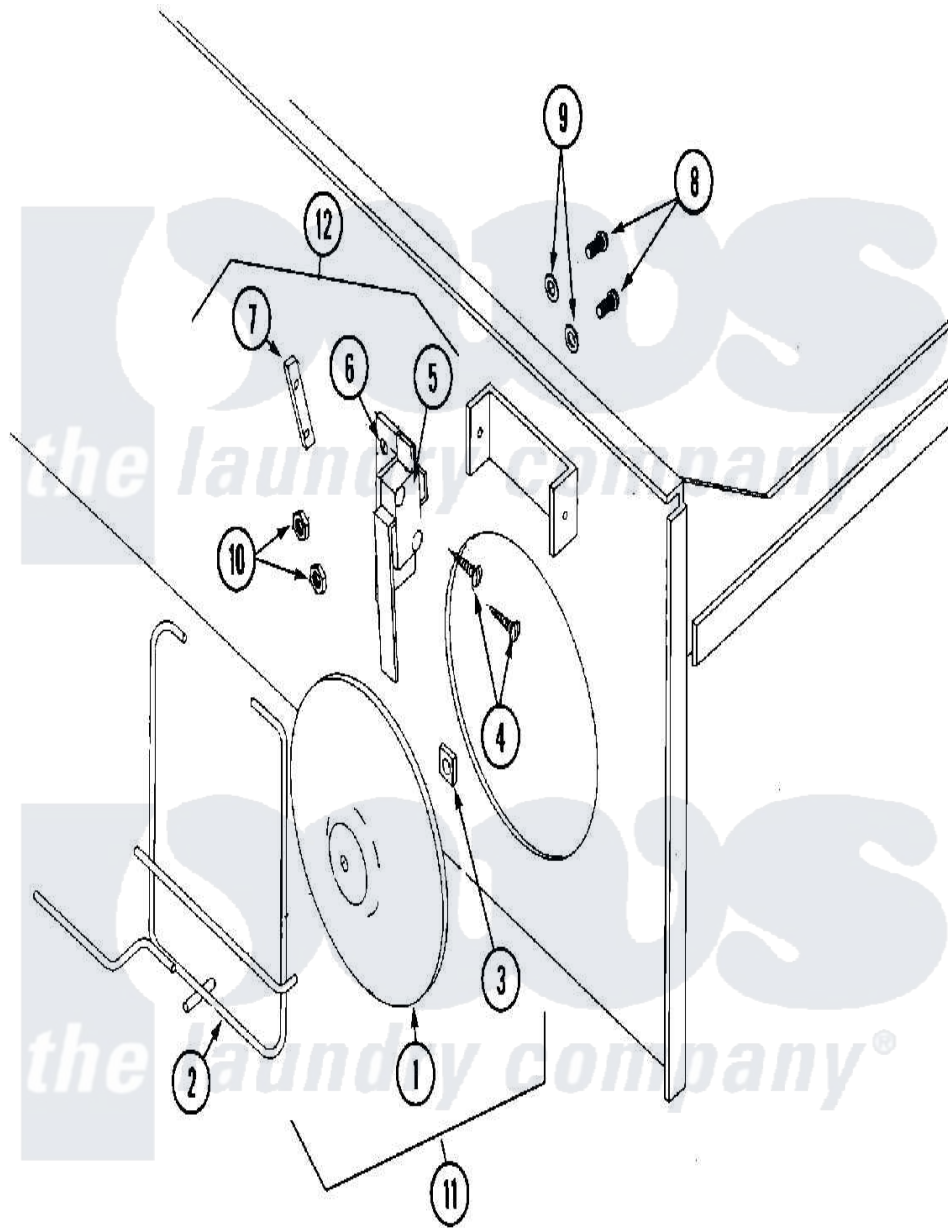

Maytag MLG32PDBWA 15 - SAIL SWITCH ASSEMBLY

Maytag [Commercial Maytag MLG32PDBWA Dryer Parts](#) Parts Diagram 15 - SAIL SWITCH ASSEMBLY
 Click on the part number to view part

Item	Original Part Number	Replaced By	Status	Part Description
000	W10124350		Not Available	ORDER PARTS FROM AMERICAN DRYER CORP AT 508-678-9000
001	A319206		Not Available	DAMPER, SAIL SWITCH
002	A105550	W10146642		320 330 43
003	A154002	154002		1 8 Push O
004	A150303	150303		4 X 3 4 P
005	A122200	122200		Sail Switch
"	A802807	W10147081		320 330 43
006	A319208	319208		320 330 43
007	A154004	154004		Tinnerman
008	A150001	150001		6-32 X 1 2
009	A153010	153010		6 Internal
010	A152000	152000		6-32 HEX N
011	A802805		Not Available	SAIL SWITCH ROD & DAMPER ASSY. (INCL. ITEMS 1 THRU 3)