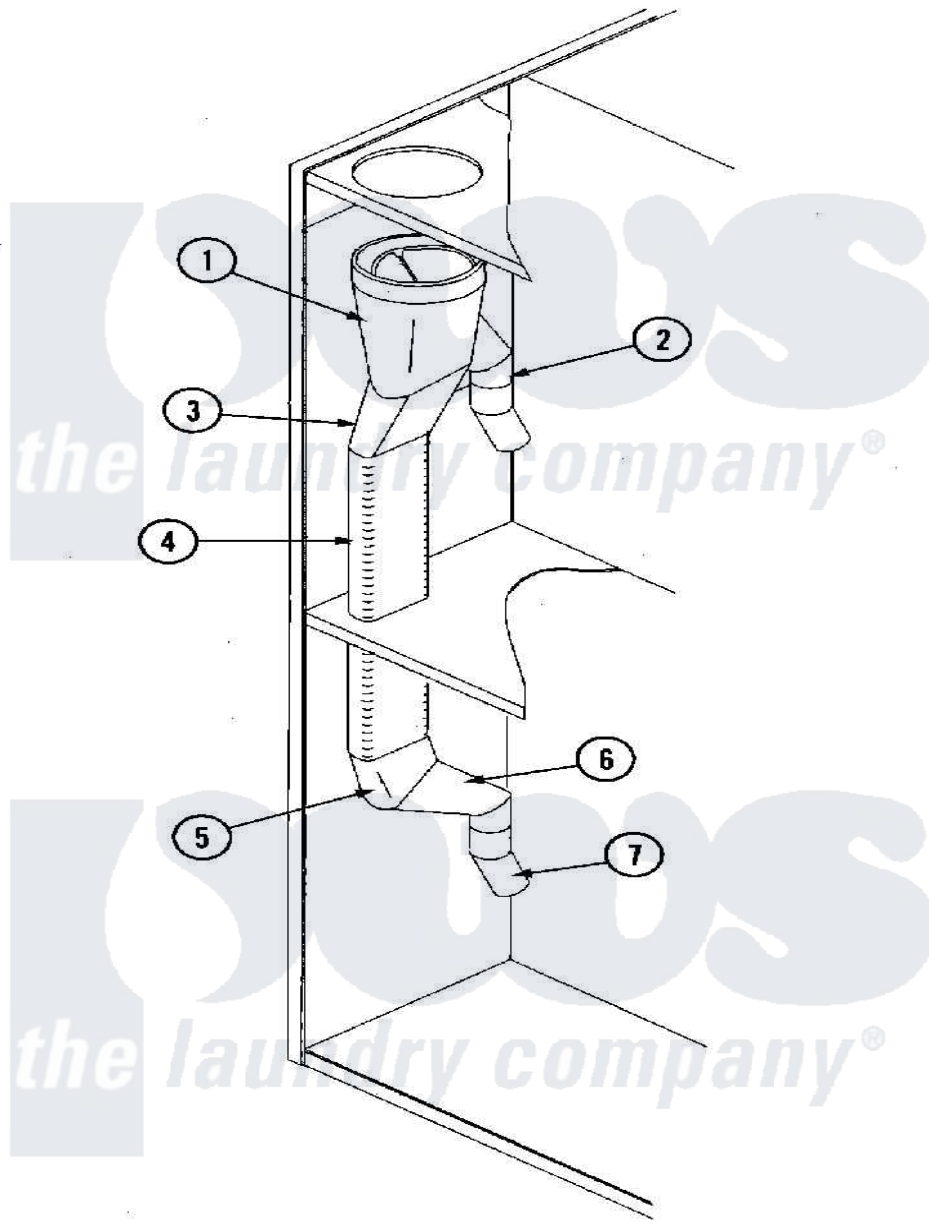

Maytag MLG32PDBWA 16 - EXHAUST DUCTING ASSEMBLY

Maytag [Commercial Maytag MLG32PDBWA Dryer Parts](#) Parts Diagram 16 - EXHAUST DUCTING ASSEMBLY
 Click on the part number to view part

Item	Original Part Number	Replaced By	Status	Part Description
000	W10124350		Not Available	ORDER PARTS FROM AMERICAN DRYER CORP AT 508-678-9000
001	A143535	143535		8 X 6 X
002	A143536	143536		6 Diameter 45
003	A145327		Not Available	BOOT, STRAIGHT (6" RD X 7" OV)
004	A145539		Not Available	DUCT (15 1/2")
005	A143537	143537		7 Oval 45
006	A143538	143538		6 Diameter X 7
007	A117505	117505		Aluminum H
"	A143536	143536		6 Diameter 45