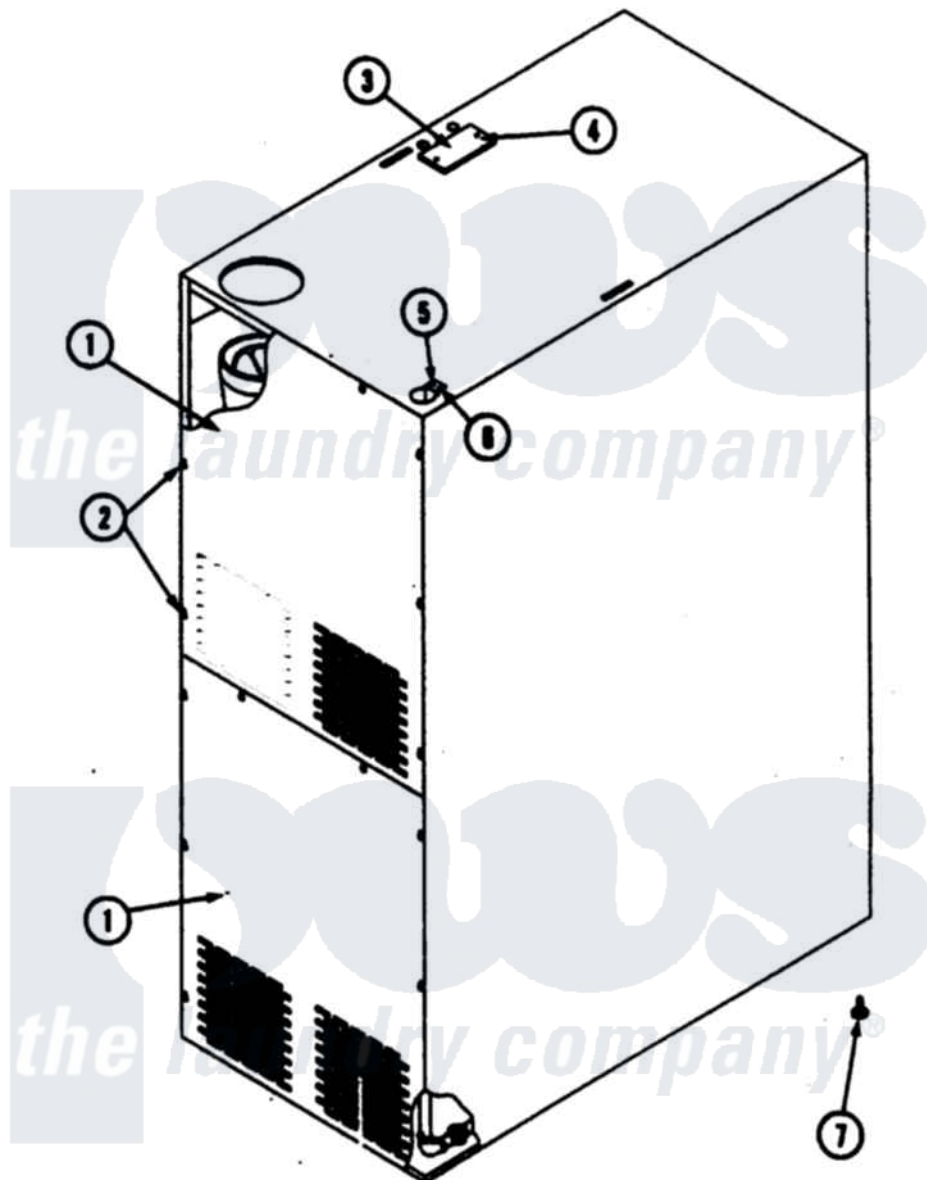

Maytag MLG32PDBWA 17 - BACKGUARD ASSEMBLY

Maytag [Commercial Maytag MLG32PDBWA Dryer Parts](#) Parts Diagram 17 - BACKGUARD ASSEMBLY
 Click on the part number to view part

Item	Original Part Number	Replaced By	Status	Part Description
000	W10124350		Not Available	ORDER PARTS FROM AMERICAN DRYER CORP AT 508-678-9000
001	NLA		Not Available	PANEL, BACK
002	A150301	150301		8-18 X 7
003	A315014	315014		320 330 43
004	A150301	150301		8-18 X 7
005	A318702	318702		230 530 To
006	A150300	5307527001		Switch
007	A103500	103500		LEVELING L