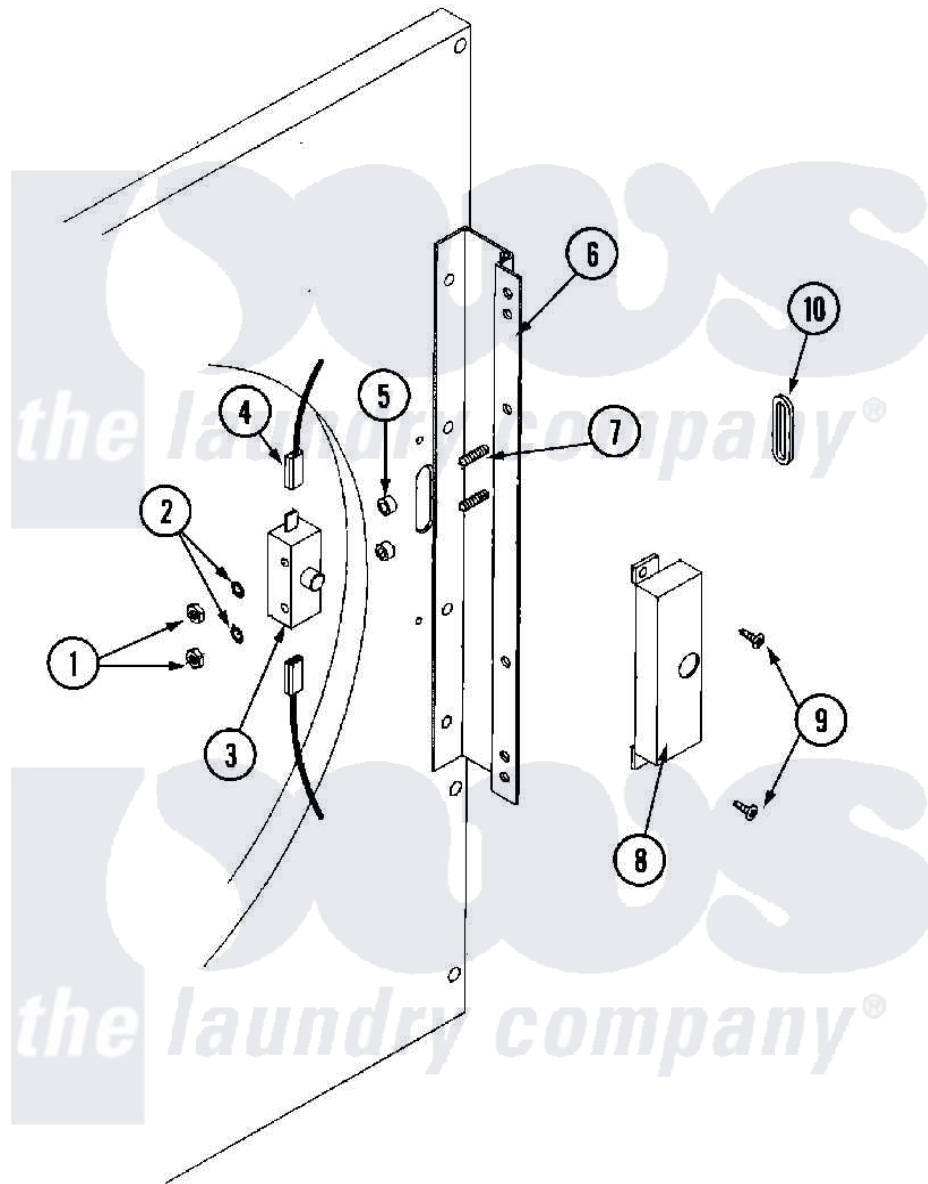

Maytag MLG32PDBWA 18 - DOOR SWITCH ASSEMBLY

Maytag [Commercial Maytag MLG32PDBWA Dryer Parts](#) Parts Diagram 18 - DOOR SWITCH ASSEMBLY
 Click on the part number to view part

Item	Original Part Number	Replaced By	Status	Part Description
000	W10124350		Not Available	ORDER PARTS FROM AMERICAN DRYER CORP AT 508-678-9000
001	A152013	152013		6-32 Hex N
002	A153008	153008		6 Split L
003	A137005	W10146741		SDS Door S
004	A121028	121028		1 4 X .032
005	A154281	154281		3 8 Stand
006	A800448	800448		12 1 2 Ma
007	A153565	153565		6-32 X 1 S
008	A881246	W10148254		Main Door
009	A150201	150201		10-32 X 1
010	A121405	121405		Rubber Gro