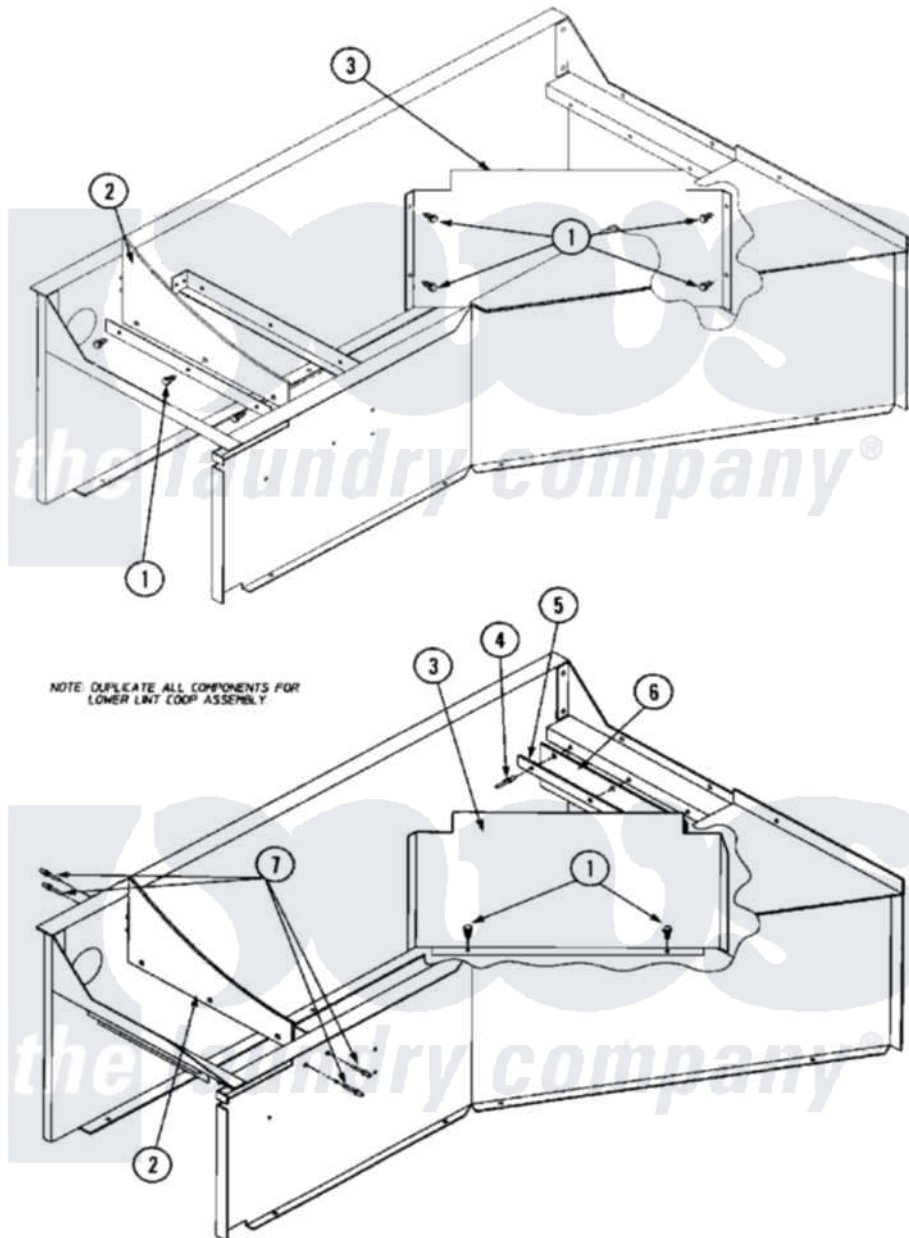

Maytag MLG32PDBWA 20 - LINT COOP ASSEMBLY

Maytag [Commercial Maytag MLG32PDBWA Dryer Parts](#) Parts Diagram 20 - LINT COOP ASSEMBLY
 Click on the part number to view part

Item	Original Part Number	Replaced By	Status	Part Description
000	W10124350		Not Available	ORDER PARTS FROM AMERICAN DRYER CORP AT 508-678-9000
001	A150300	5307527001		Switch
002	A881245	W10148253		435 Front
"	A882249	W10148659		Ad-435 Wir
003	A311527		Not Available	BAFFLE, LINT COOP
004	A154200	154200		5 32 RIVE
005	A317650		Not Available	RETAINER, FELT SEAL
006	A116012	116012		2 1/2 X 10
007	A154200	154200		5 32 RIVE
008	A800979			Lint Coop Weldment