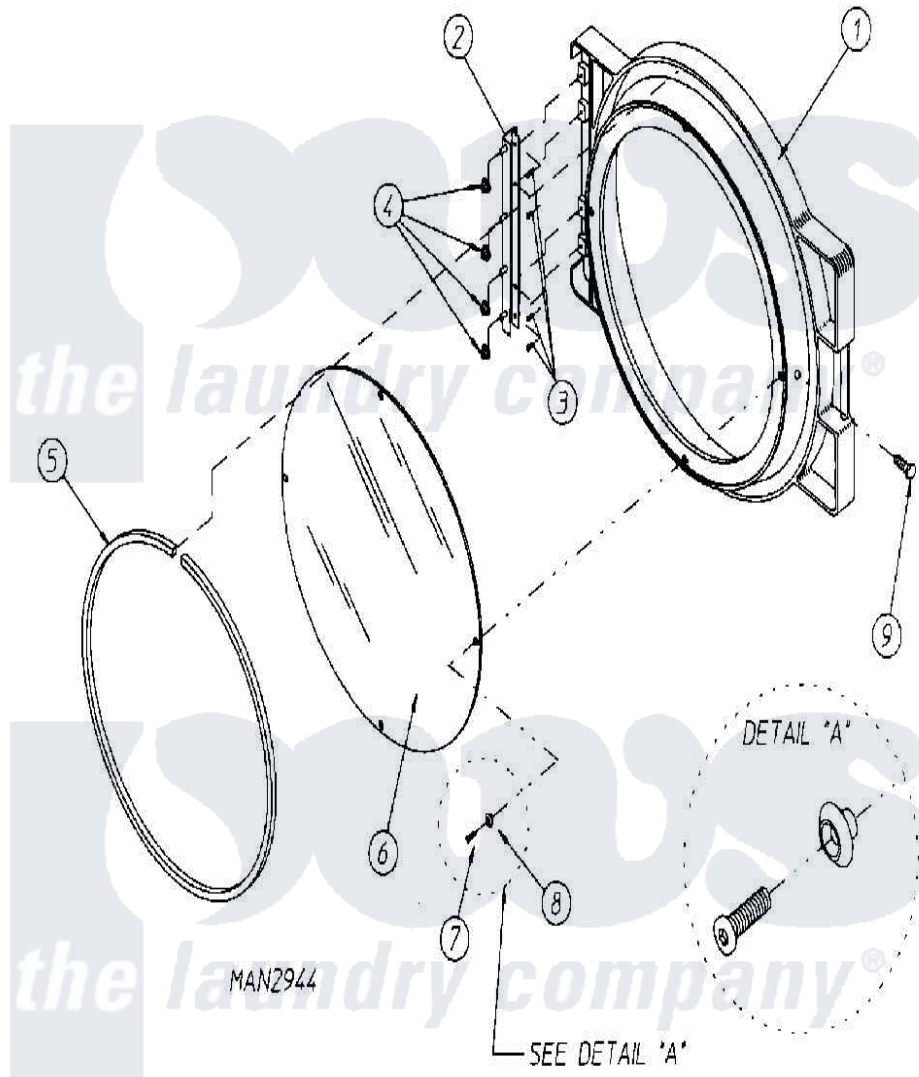

Maytag MLG32PDBWA 21 - DOOR ASSEMBLY

Maytag [Commercial Maytag MLG32PDBWA Dryer Parts](#) Parts Diagram 21 - DOOR ASSEMBLY
 Click on the part number to view part

Item	Original Part Number	Replaced By	Status	Part Description
000	W10124350		Not Available	ORDER PARTS FROM AMERICAN DRYER CORP AT 508-678-9000
001	A103062			Hinge Pin
"	A881422		Not Available	DOOR ASSEMBLY COMPLETE (BLK) (INCL ITEM No.'S 1 & 5 THRU 9)
"	A882963			Door Frame
002	A800448	800448		12 1 2 Ma
"	A801524		Not Available	BLACK DOOR HINGE
003	A150410	MC80MD		Elmntsurf
004	A152014	152014		1 4-20 Ser
005	A102349		Not Available	GASKET, DOOR (69 1/2")
"	A170730	170730		10.3 Oz Cl
006	A102212	102212		Main Door
007	A150448	150448		10-32 X 1
008	A170319	170319		Door Glass
009	A150431	150431		10x7 16 D